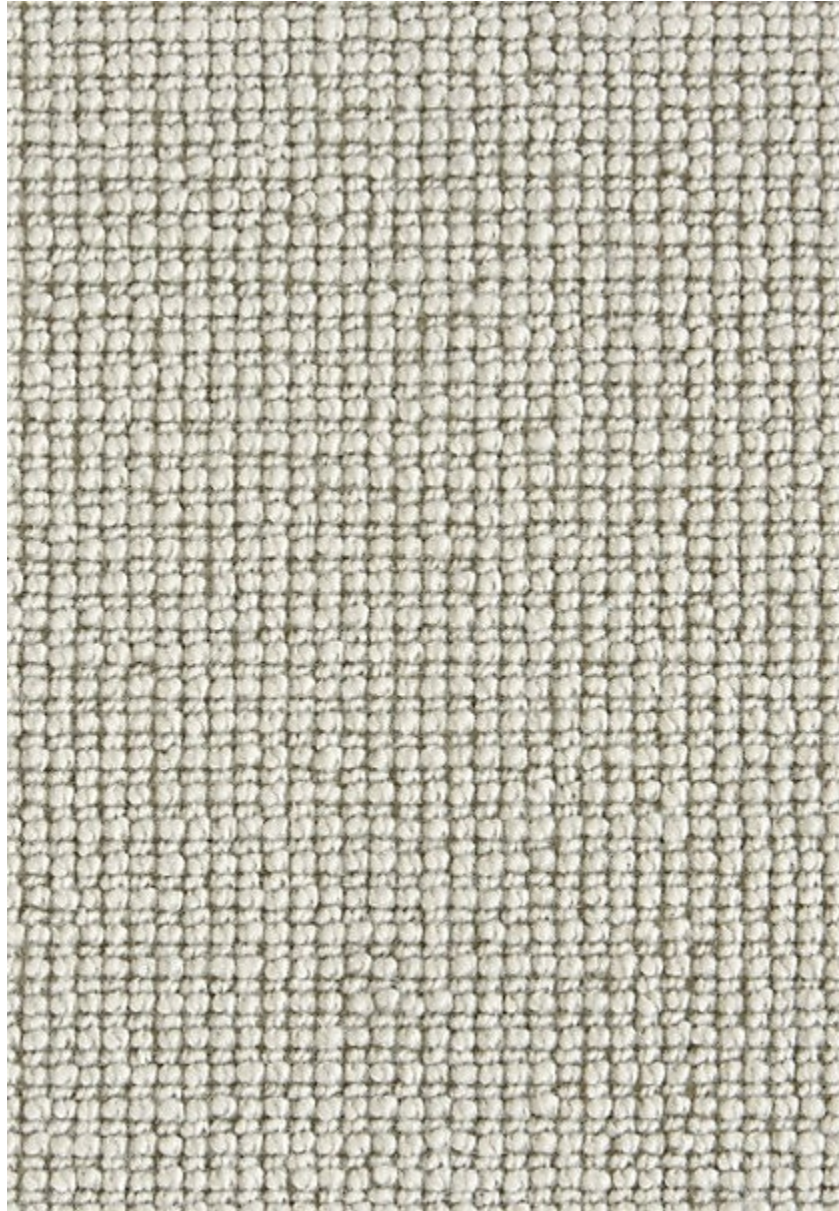

STARK

CARPET & RUGS

AVAILABLE IN 7 COLORWAYS

PEAK - PLATINUM

SKU: S075634CUT16390
FULL WIDTH: 13 FT 2 IN
CONSTRUCTION: TUFTED
COMPOSITION: 80% WOOL / 20% POLYSILK
TEXTURE: LOOP PILE
ORIGIN: CHINA

Any size available made-to-order.
Additional options available on request.