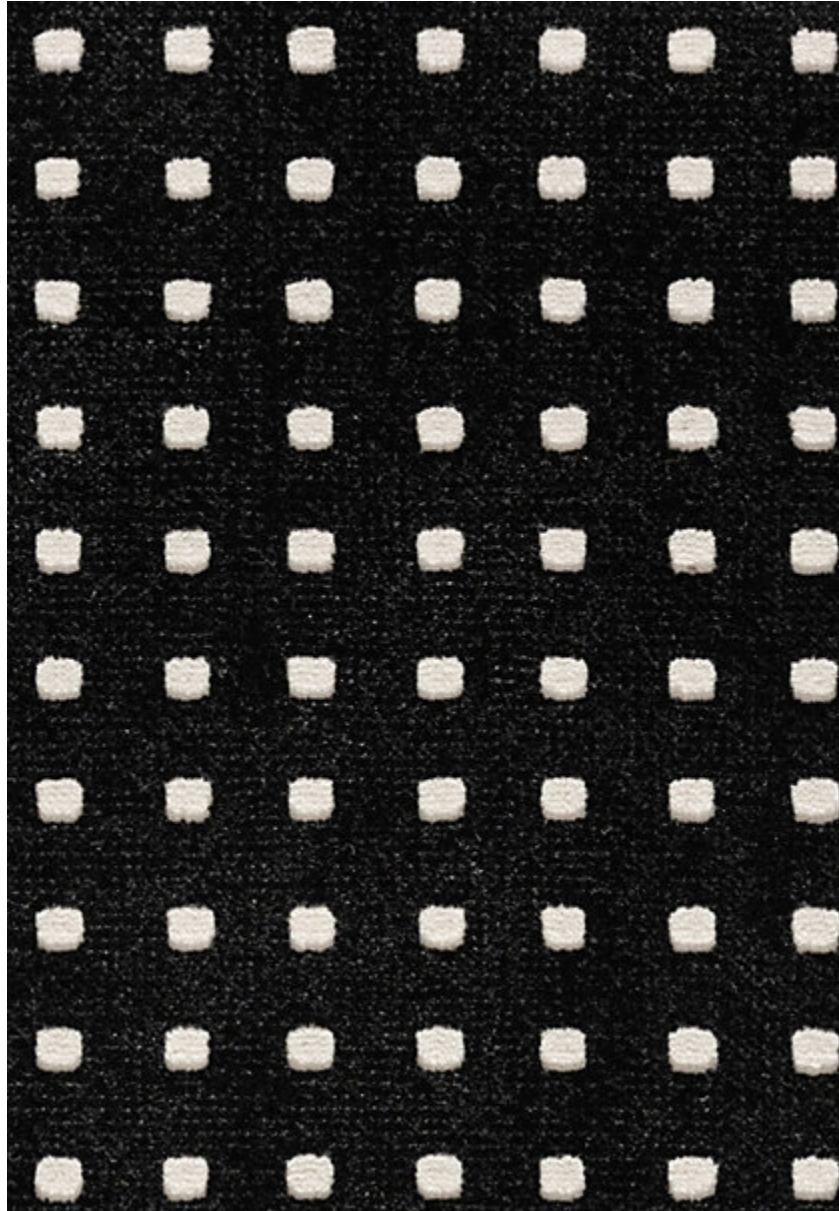

# STARK

## CARPET & RUGS

AVAILABLE IN 1 COLORWAYS

### GOTZON SQUARE - ONYX

SKU: S075374CUT17718  
FULL WIDTH: 13 FT 2 IN  
CONSTRUCTION: FACE-TO-FACE WILTON  
COMPOSITION: 100% POLYPROPYLENE  
REPEAT: W: 2" X L: 2"  
TEXTURE: CUT PILE  
ORIGIN: TURKEY