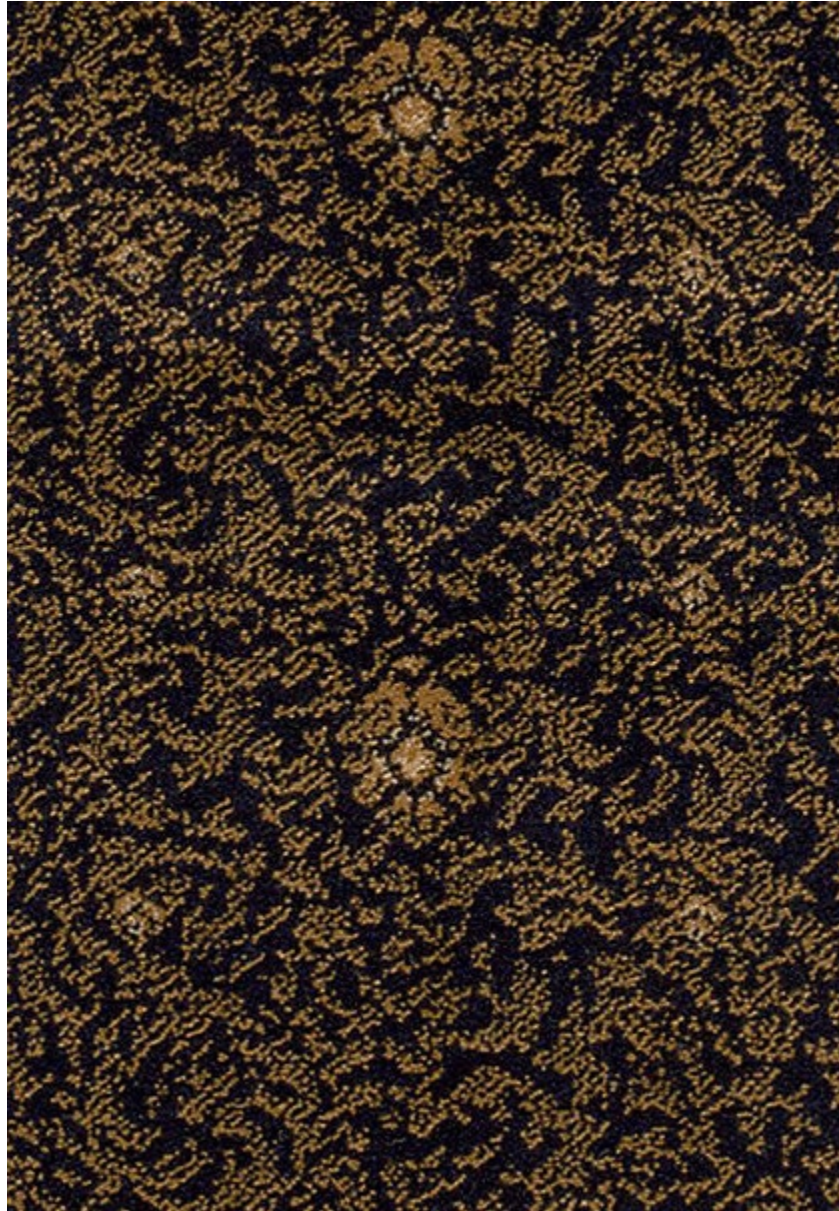

STARK

CARPET & RUGS

AVAILABLE IN 3 COLORWAYS

GILROY V - MIDNIGHT

SKU: S075033CUT08400
FULL WIDTH: 13 FT 2 IN
CONSTRUCTION: FACE-TO-FACE WILTON
COMPOSITION: 100% NZ WOOL
REPEAT: W: 7.5" X L: 13"

Any size available made-to-order.
Additional options available on request.