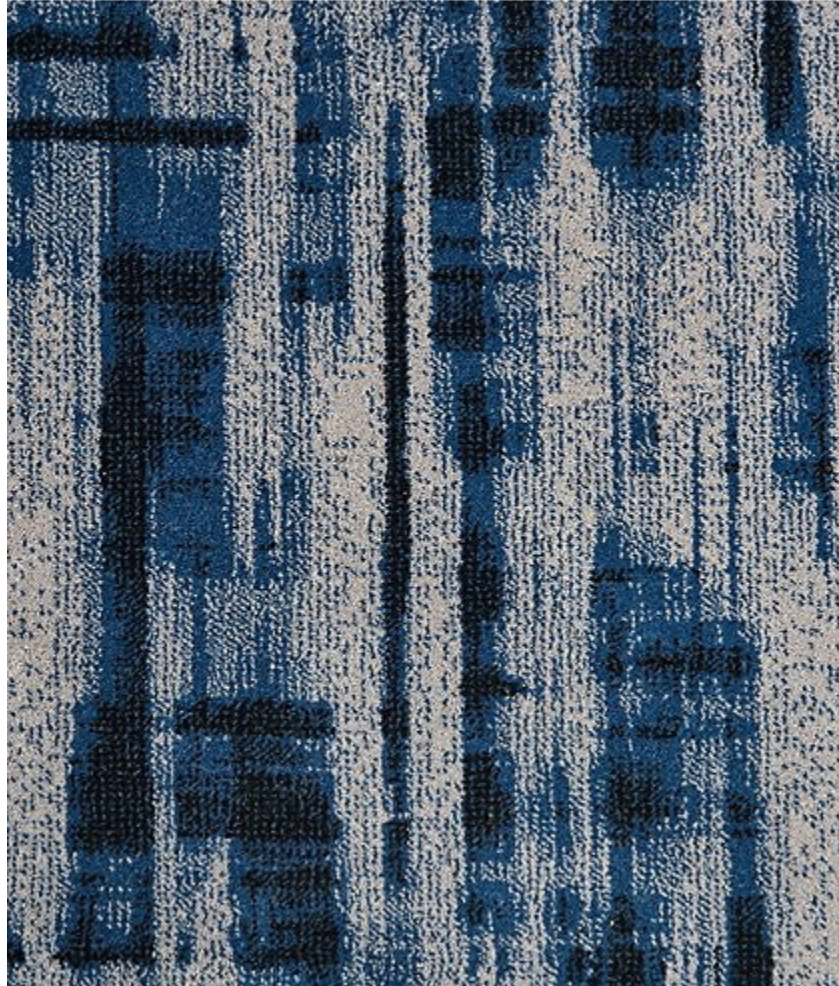

STARK

CARPET & RUGS

AVAILABLE IN 6 COLORWAYS

EMSLIE - MARINE

SKU: S074935CUT16684
FULL WIDTH: 13 FT 2 IN
CONSTRUCTION: FACE-TO-FACE WILTON
COMPOSITION: 100% NZ WOOL
REPEAT: W: 19.75" X L: 32.5"
TEXTURE: CUT PILE
ORIGIN: TURKEY