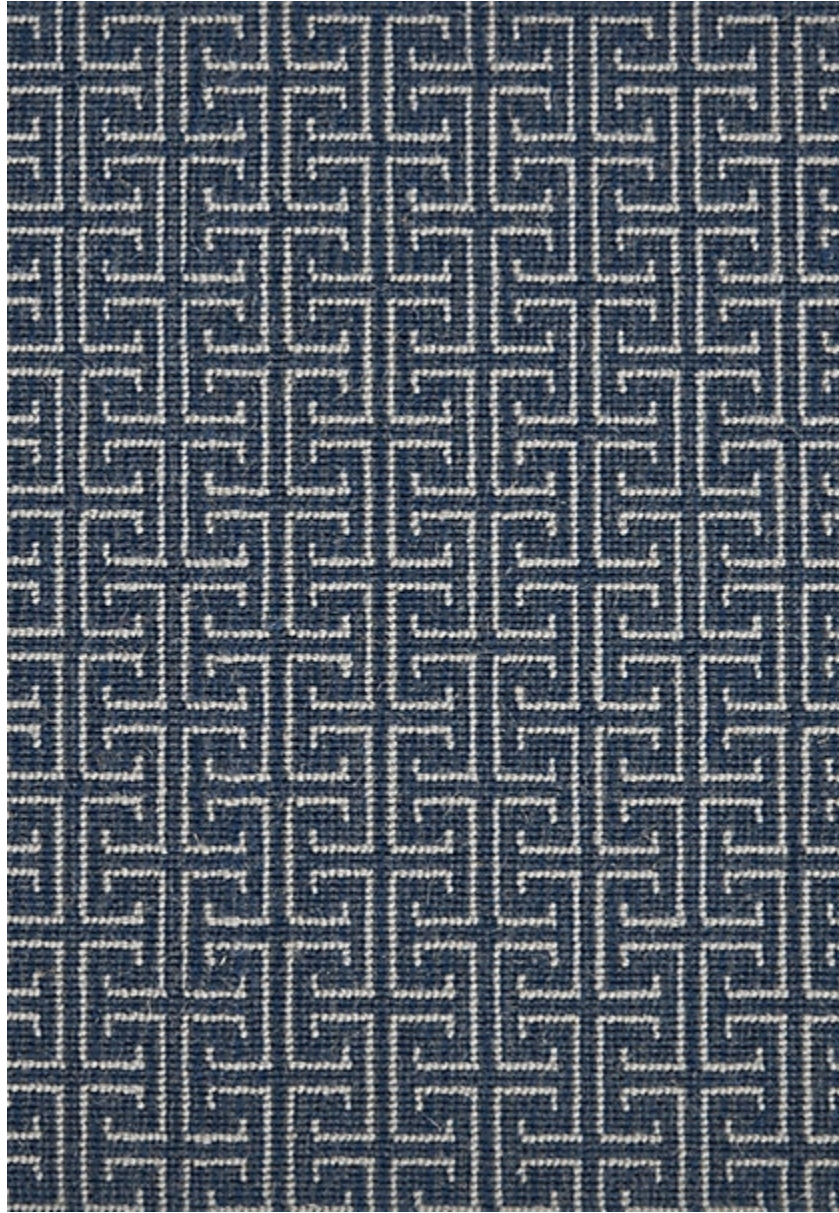

# STARK

## CARPET & RUGS

---

AVAILABLE IN 10 COLORWAYS

---

### MILTON - INDIGO

SKU: S074511CUT16663  
FULL WIDTH: 12 FT 0 IN  
CONSTRUCTION: WILTON  
COMPOSITION: 50% WOOL / 50% POLYSILK  
REPEAT: W: 3.25" X L: 2.25"  
TEXTURE: LOOP PILE  
ORIGIN: CHINA

Any size available made-to-order.  
Additional options available on request.