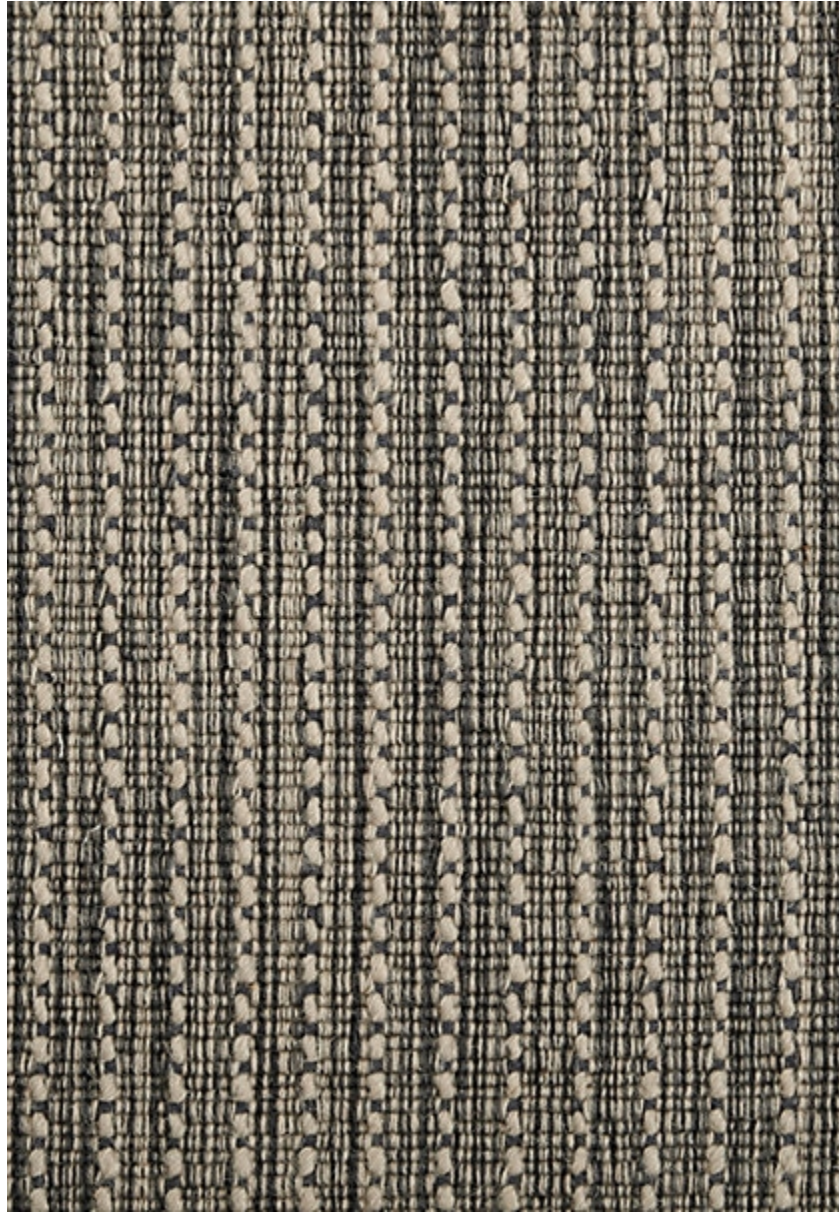

# STARK

## CARPET & RUGS

AVAILABLE IN 7 COLORWAYS

### SOLARA - GRAVEL

SKU: S074267CUT19847  
FULL WIDTH: 15 FT 0 IN  
CONSTRUCTION: HAND-LOOMED  
COMPOSITION: 95% WOOL / 5% COTTON  
TEXTURE: LOOP PILE  
ORIGIN: INDIA

Any size available made-to-order.  
Additional options available on request.