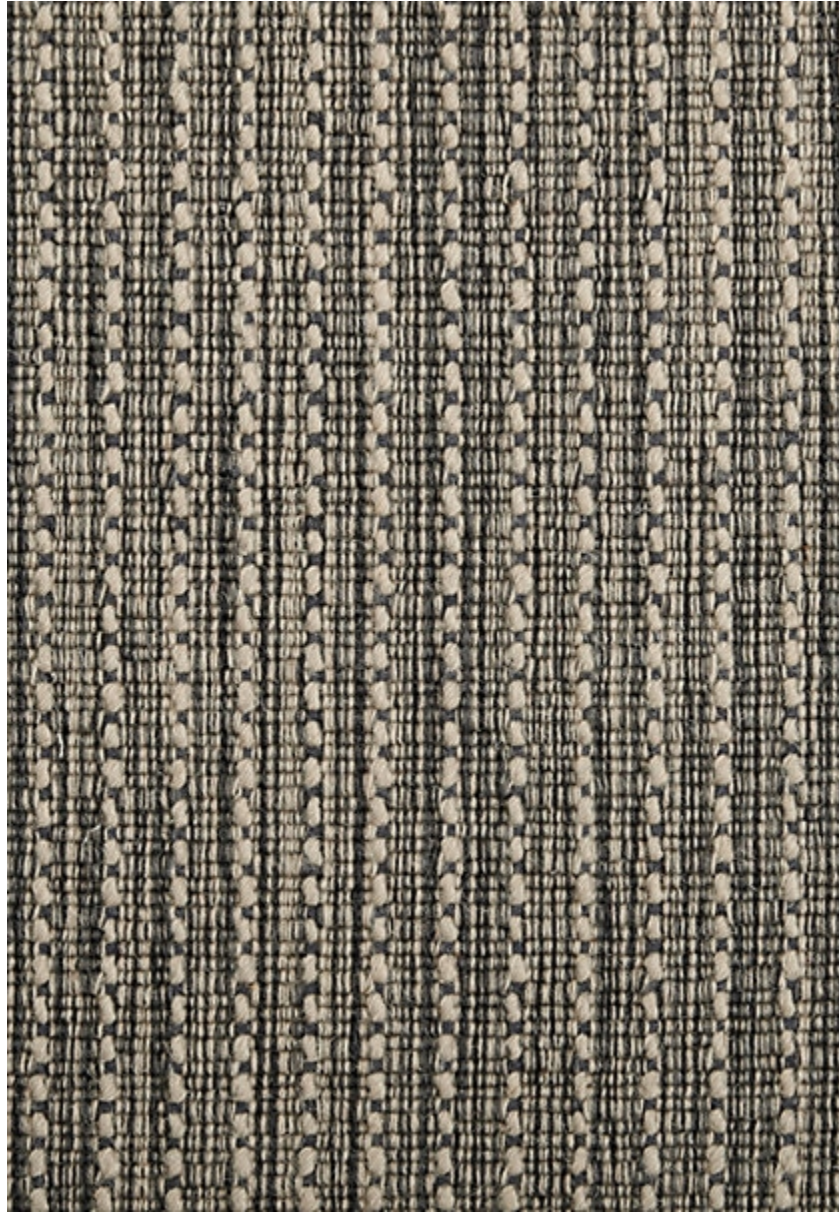

# STARK

## CARPET & RUGS

AVAILABLE IN 7 COLORWAYS

### **SOLARA - GRAVEL**

SKU: S074267CUT19847  
FULL WIDTH: 15 FT 0 IN  
CONSTRUCTION: HAND-LOOMED  
COMPOSITION: 95% WOOL / 5% COTTON  
REPEAT: NONE  
TEXTURE: LOOP PILE  
ORIGIN: INDIA

Any size available made-to-order.  
Additional options available on request.