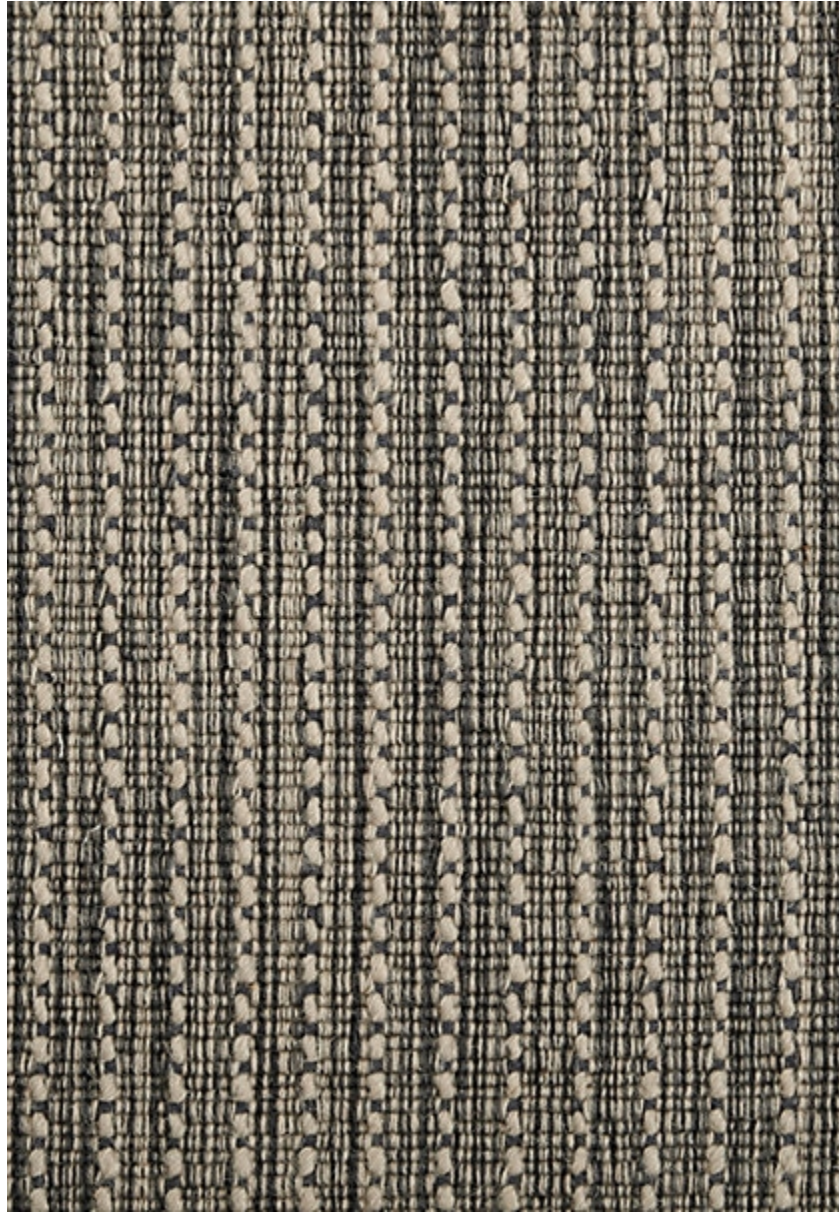

STARK

CARPET & RUGS

AVAILABLE IN 7 COLORWAYS

SOLARA - GRAVEL

SKU: S074267CUT19847
FULL WIDTH: 15 FT 0 IN
CONSTRUCTION: HAND-LOOMED
COMPOSITION: 95% WOOL / 5% COTTON
REPEAT: NONE
TEXTURE: LOOP PILE
ORIGIN: INDIA

Any size available made-to-order.
Additional options available on request.

[STARKCARPET.COM](https://www.starkcarpet.com)