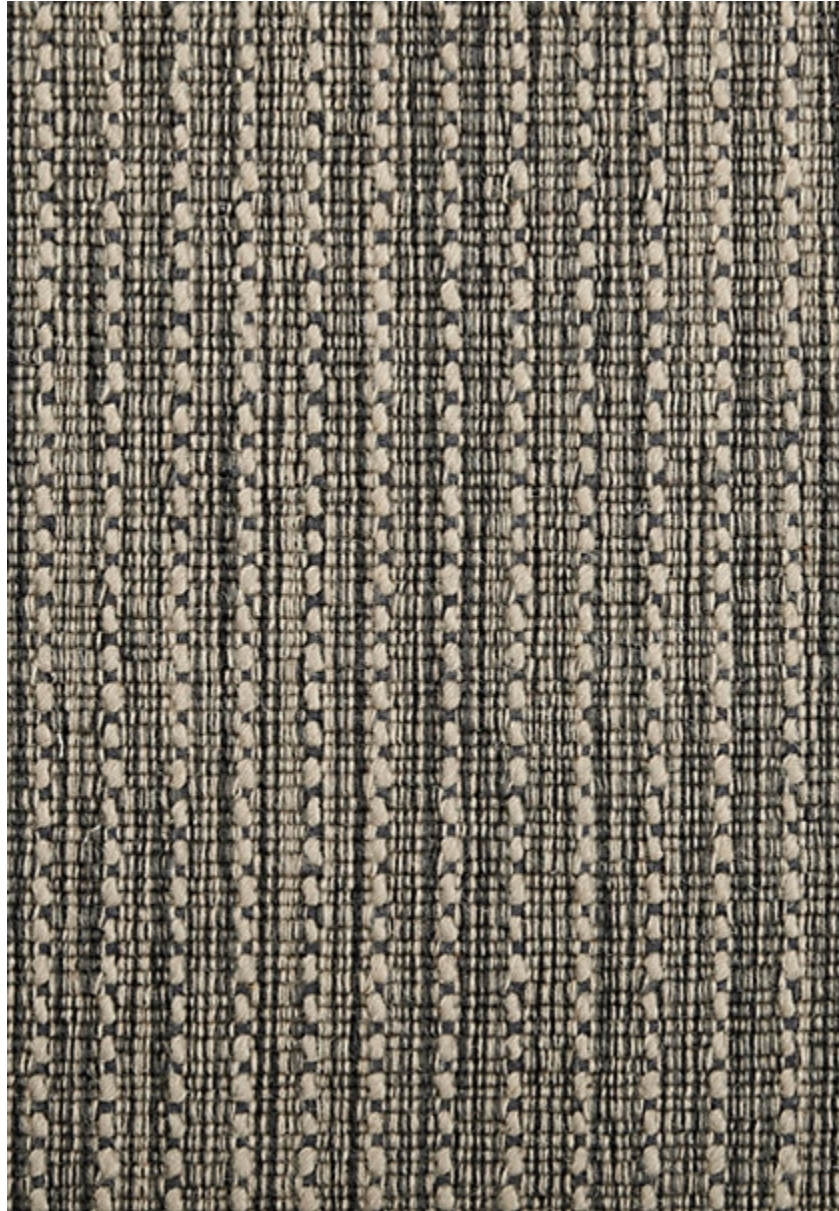

# STARK

## CARPET & RUGS

AVAILABLE IN 7 COLORWAYS

### SOLARA - GRAVEL

SKU: S074267CUT19847  
FULL WIDTH: 15 FT 0 IN  
CONSTRUCTION: HAND-LOOMED  
COMPOSITION: 95% WOOL / 5% COTTON  
TEXTURE: LOOP PILE  
ORIGIN: INDIA

Any size available made-to-order.  
Additional options available on request.