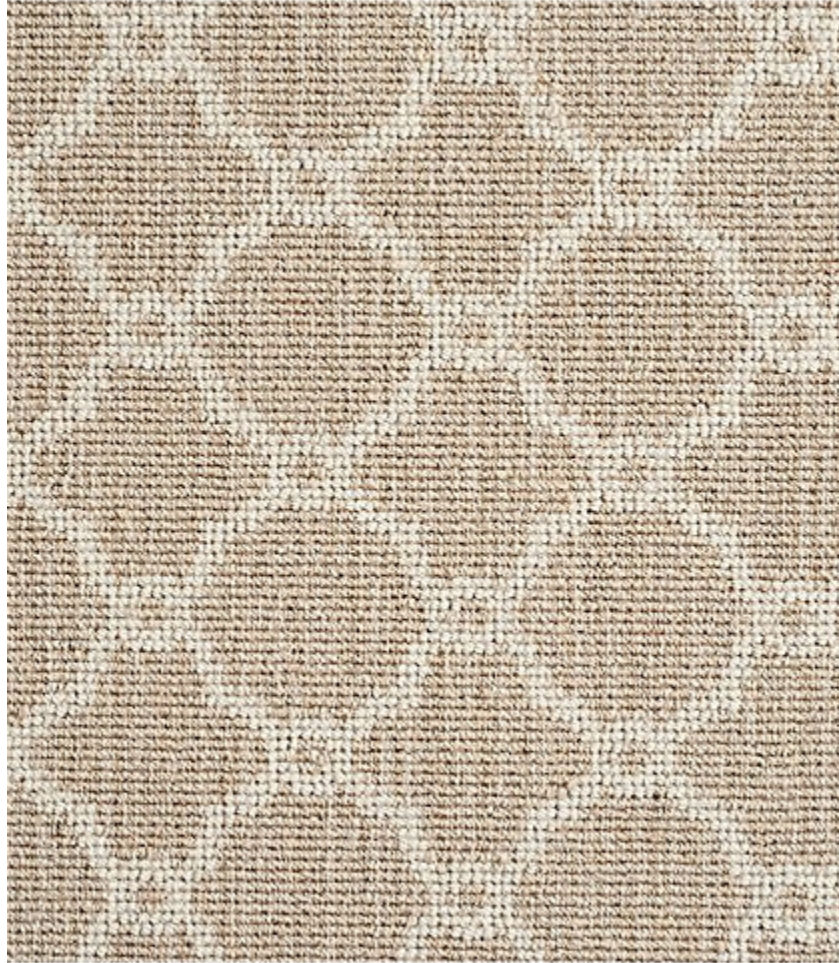

STARK

CARPET & RUGS

AVAILABLE IN 7 COLORWAYS

BARDSLEY - FLAX

SKU: S074015CUT13970
FULL WIDTH: 12 FT 0 IN
CONSTRUCTION: WILTON
COMPOSITION: 50% WOOL / 50% POLYSILK
REPEAT: W: 3.75" X L: 3.25"
ORIGIN: CHINA

Any size available made-to-order.
Additional options available on request.

STARKCARPET.COM