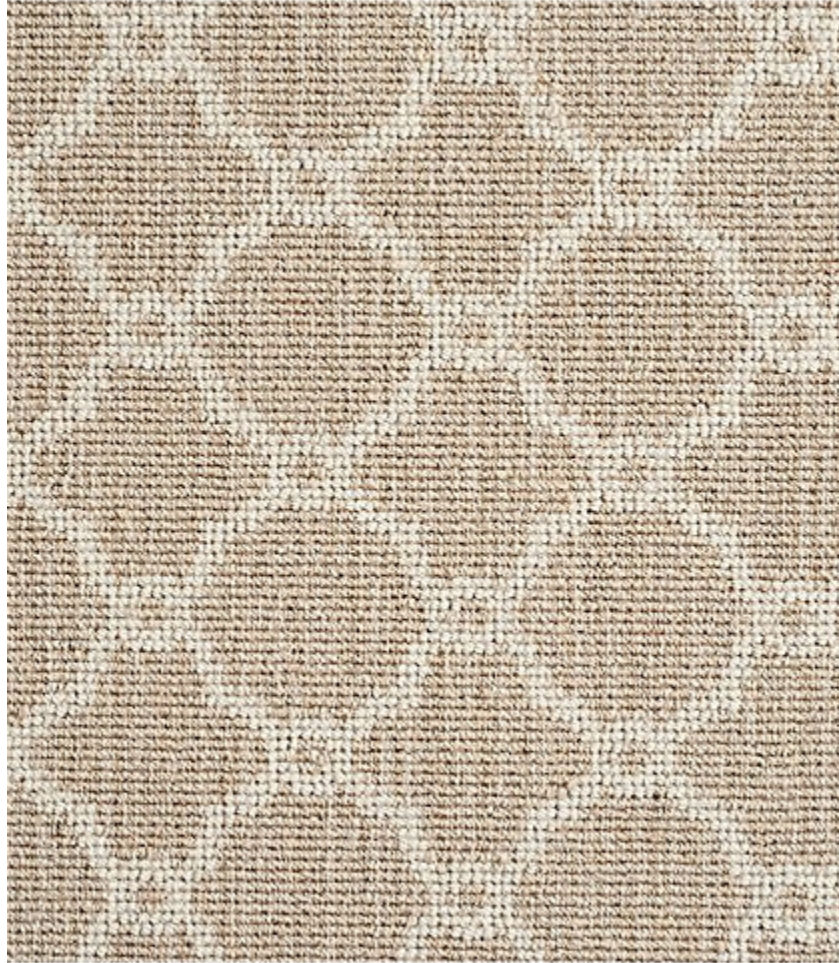

# STARK

## CARPET & RUGS

---

AVAILABLE IN 7 COLORWAYS

---

### **BARDSLEY - FLAX**

SKU: S074015CUT13970  
FULL WIDTH: 12 FT 0 IN  
CONSTRUCTION: WILTON  
COMPOSITION: 50% WOOL / 50% POLYSILK  
REPEAT: W: 3.75" X L: 3.25"  
ORIGIN: CHINA

Any size available made-to-order.  
Additional options available on request.