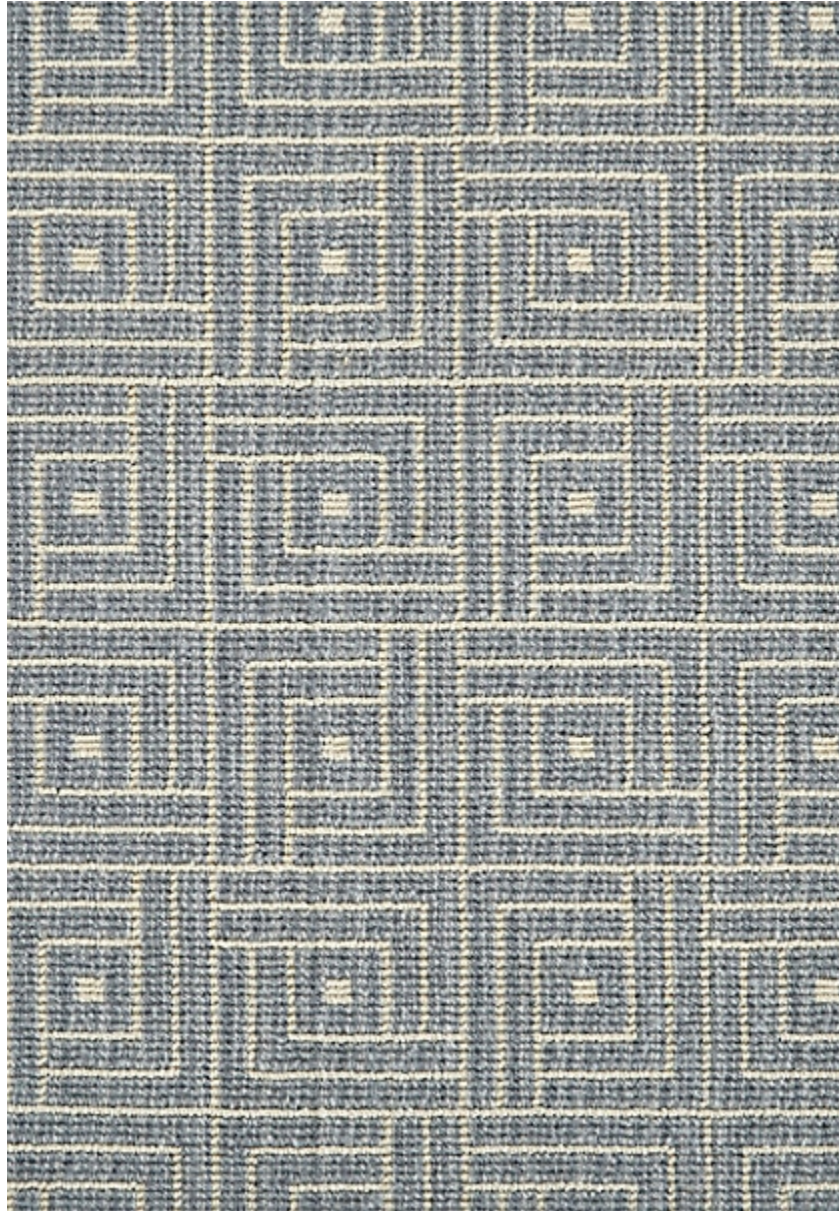

STARK

CARPET & RUGS

AVAILABLE IN 7 COLORWAYS

IMMANUEL - FLANNEL

SKU: S074013CUT16512
FULL WIDTH: 12 FT 0 IN
CONSTRUCTION: WILTON
COMPOSITION: 64% POLYSILK / 36% WOOL
REPEAT: W: 6.5" X L: 6.5"
TEXTURE: LOOP PILE
ORIGIN: CHINA