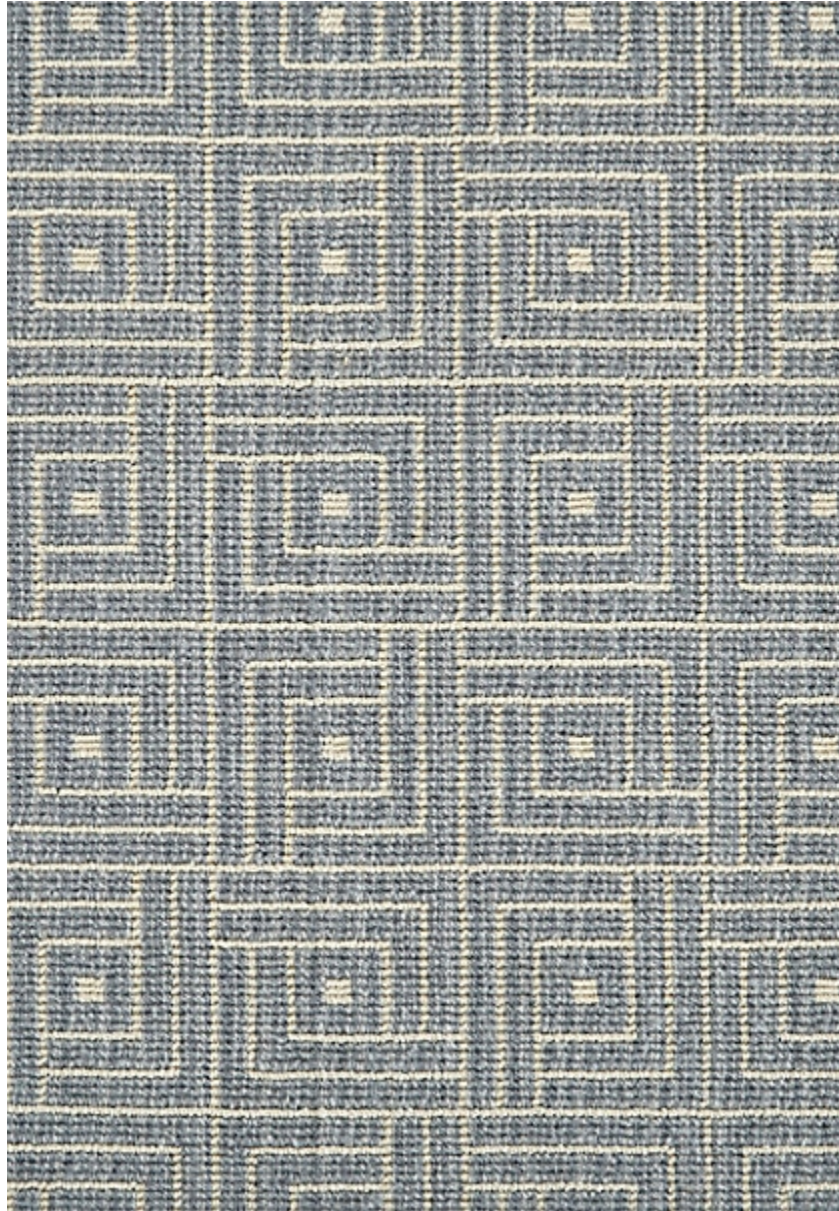

# STARK

## CARPET & RUGS

AVAILABLE IN 7 COLORWAYS

### IMMANUEL - FLANNEL

SKU: S074013CUT16512  
FULL WIDTH: 12 FT 0 IN  
CONSTRUCTION: WILTON  
COMPOSITION: 64% POLYSILK / 36% WOOL  
REPEAT: W: 6.5" X L: 6.5"  
TEXTURE: LOOP PILE  
ORIGIN: CHINA

Any size available made-to-order.  
Additional options available on request.