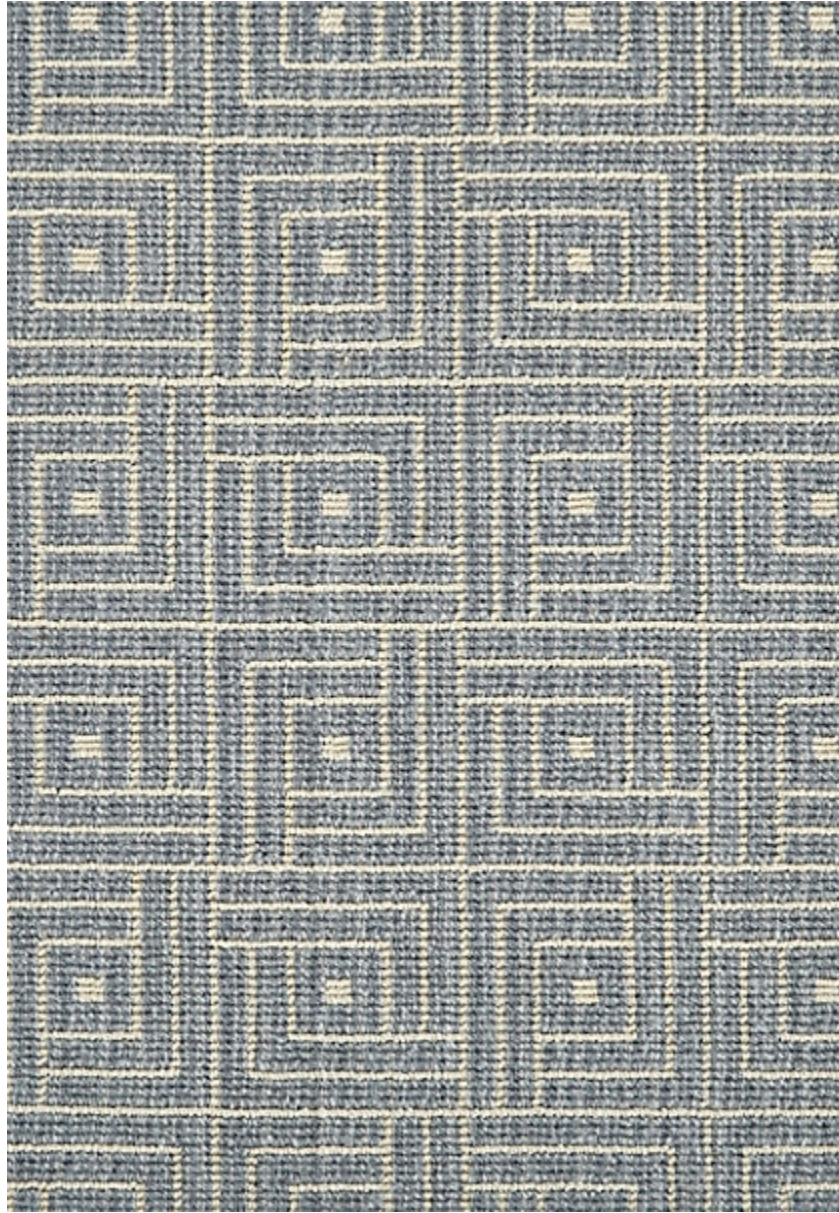

STARK

CARPET & RUGS

AVAILABLE IN 7 COLORWAYS

IMMANUEL - FLANNEL

SKU: S074013CUT16512
FULL WIDTH: 12 FT 0 IN
CONSTRUCTION: WILTON
COMPOSITION: 64% POLYSILK / 36% WOOL
REPEAT: W: 6.5" X L: 6.5"
TEXTURE: LOOP PILE
ORIGIN: CHINA