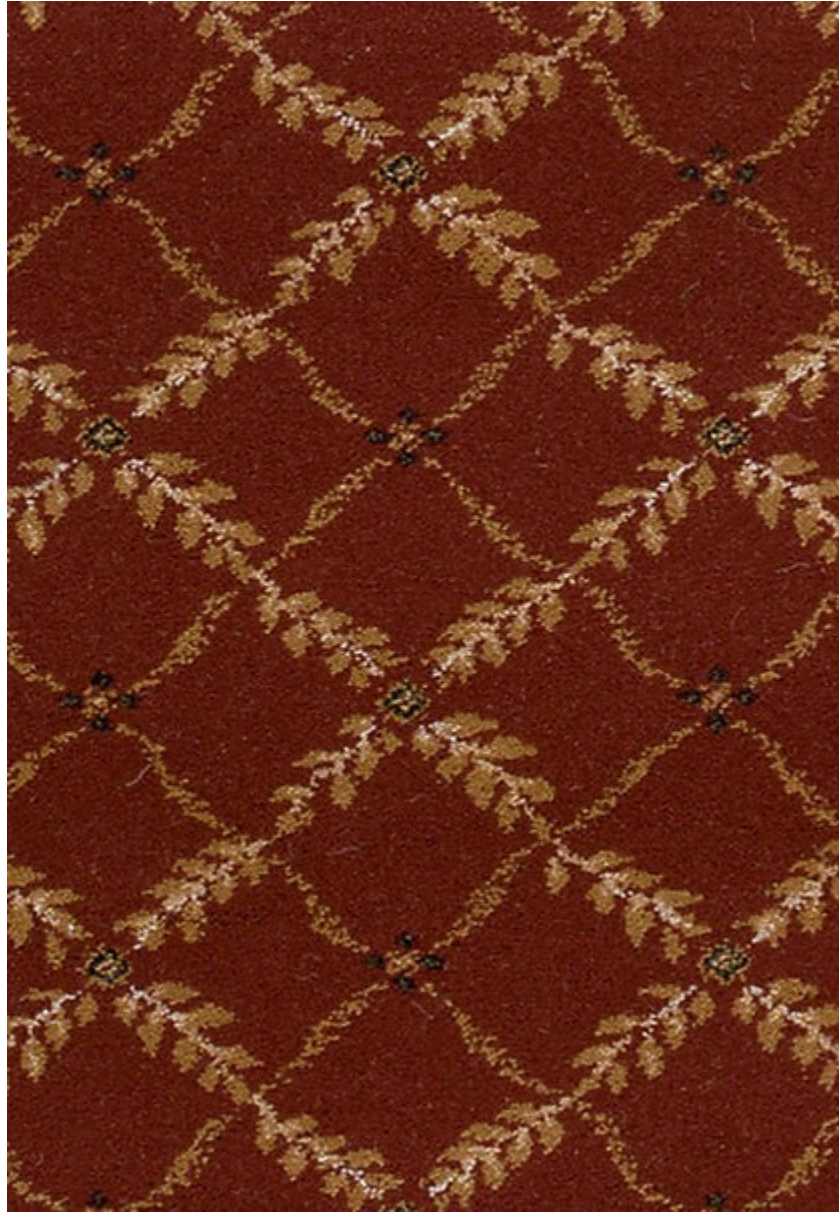

## CARPET & RUGS

AVAILABLE IN 4 COLORWAYS

### **ELOUISE - CLARET**

SKU: S073403CUT08360  
FULL WIDTH: 13 FT 2 IN  
CONSTRUCTION: FACE-TO-FACE WILTON  
COMPOSITION: 100% NZ WOOL  
REPEAT: W: 6.75" X L: 7.5"

Any size available made-to-order.  
Additional options available on request.