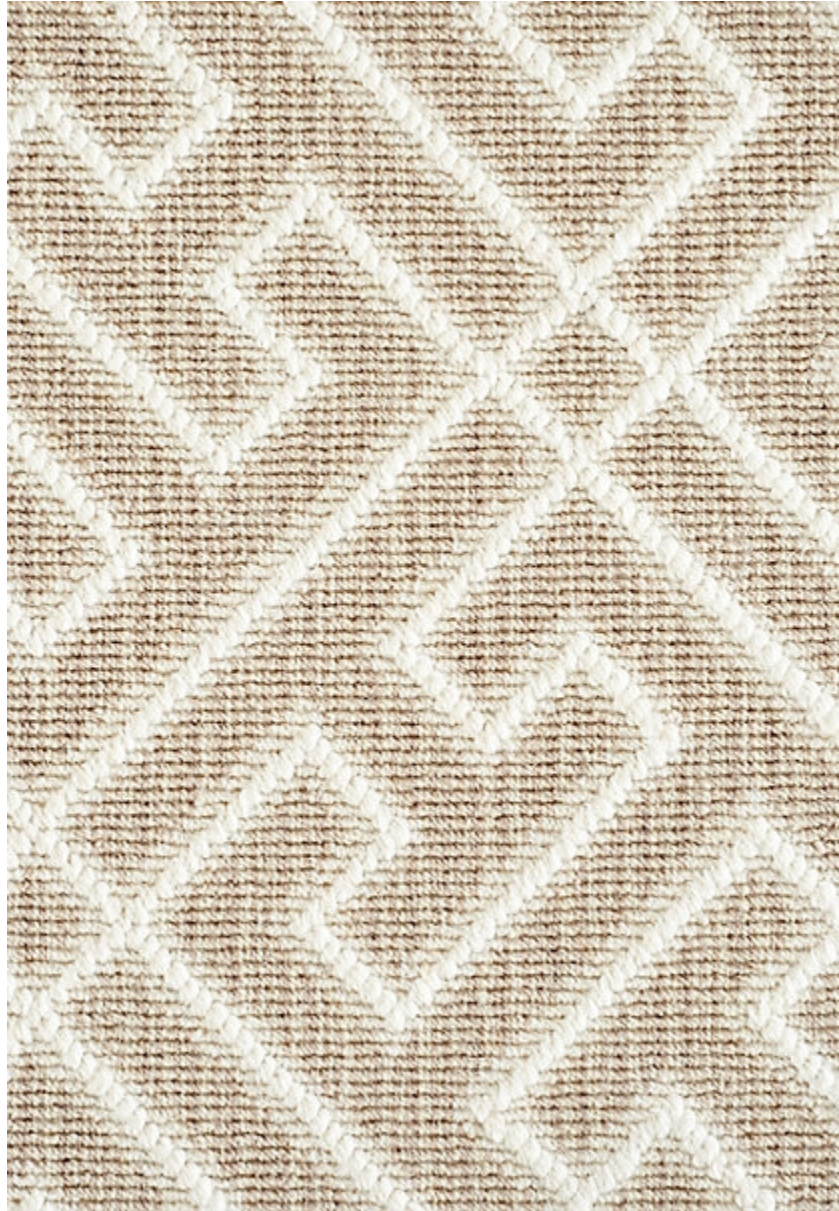

STARK

CARPET & RUGS

AVAILABLE IN 5 COLORWAYS

PETULA - BARLEY

SKU: S072645CUT14777
FULL WIDTH: 13 FT 2 IN
CONSTRUCTION: WILTON
COMPOSITION: 39% WOOL / 38% POLYSILK / 23% VISCOSE
REPEAT: W: 11" X L: 11"

Any size available made-to-order.
Additional options available on request.