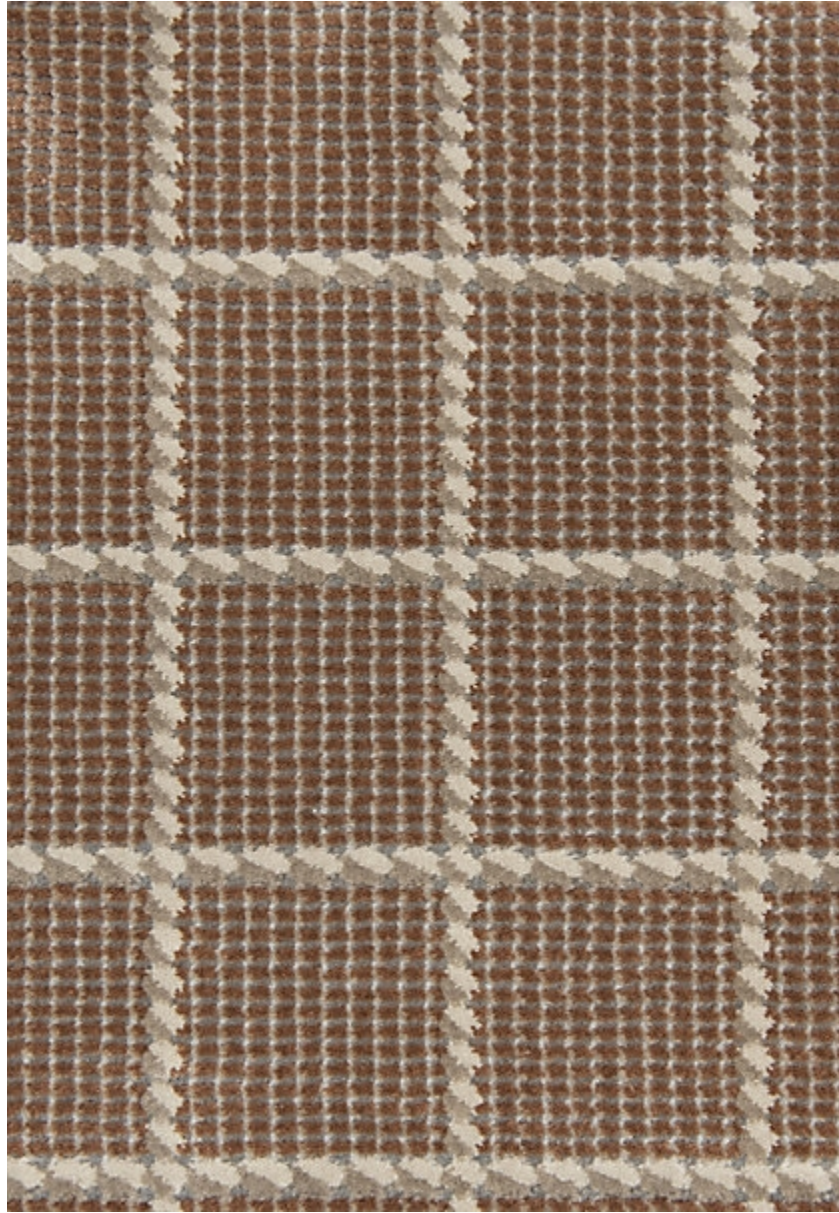

STARK

CARPET & RUGS

AVAILABLE IN 6 COLORWAYS

LIDWIEN - AUTUMN

SKU: S072577CUT19100
FULL WIDTH: 13 FT 1 IN
CONSTRUCTION: FACE-TO-FACE WILTON
COMPOSITION: 68% POLYPROPYLENE / 32% POLYESTER
REPEAT: W: 4.5" X L: 4.5"
ORIGIN: TURKEY