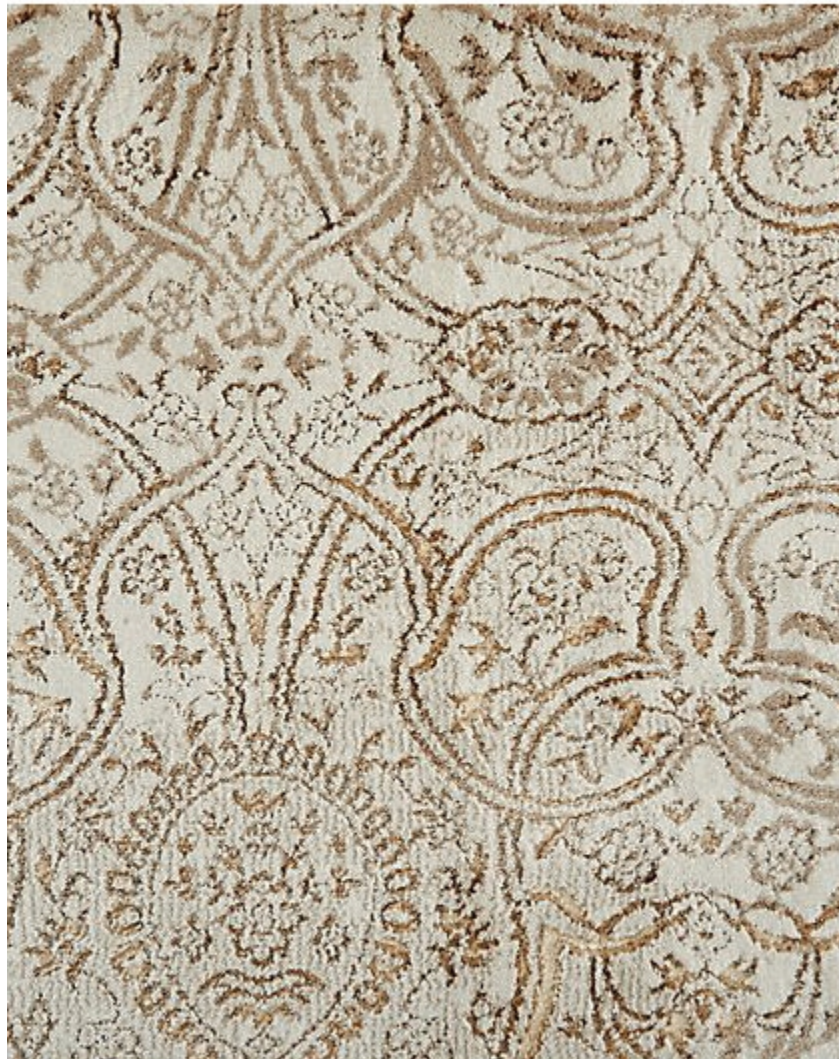

STARK

CARPET & RUGS

AVAILABLE IN 6 COLORWAYS

ELATA - BEACH

SKU: S071268CUT16914
FULL WIDTH: 13 FT 2 IN
CONSTRUCTION: FACE-TO-FACE WILTON
COMPOSITION: 70% POLYPROPYLENE / 30% POLYSILK
REPEAT: W: 31.5" X L: 28"