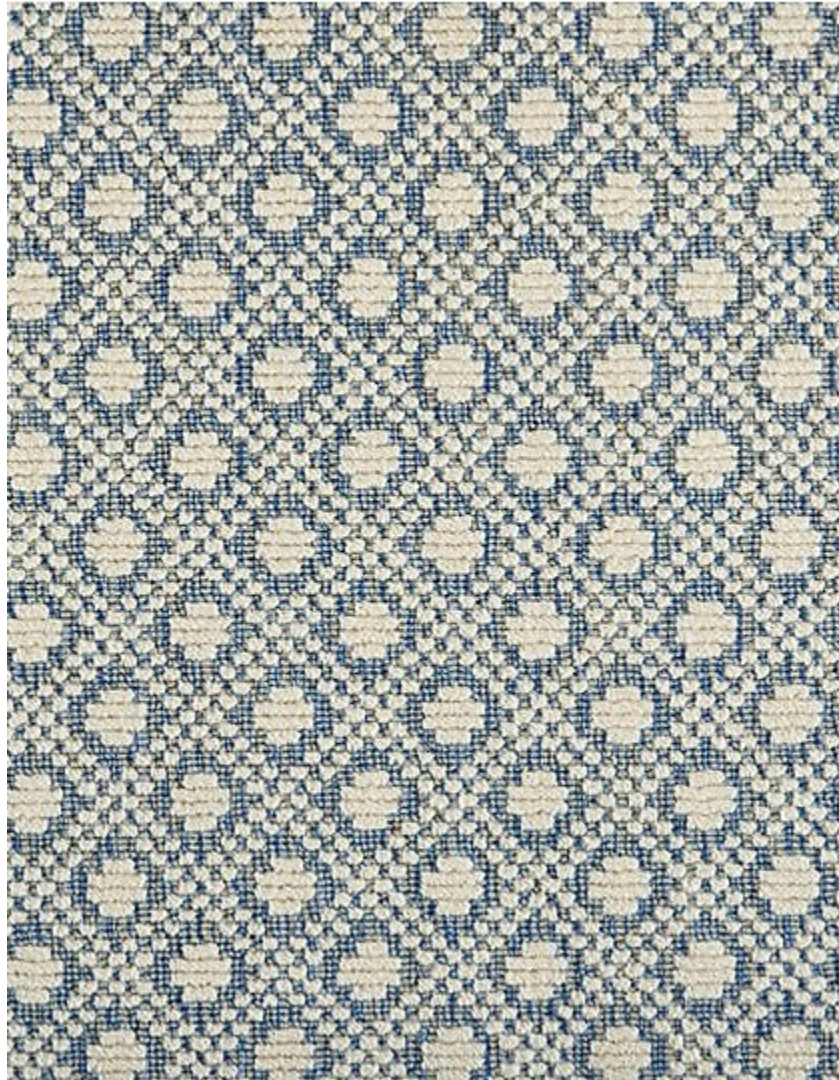

STARK

CARPET & RUGS

AVAILABLE IN 6 COLORWAYS

BUSHRA - LAGOON

SKU: S071123CUT16854
FULL WIDTH: 13 FT 2 IN
CONSTRUCTION: WILTON
COMPOSITION: 50% WOOL / 50% POLYSILK
REPEAT: W: 3" X L: 3"
ORIGIN: TURKEY

Any size available made-to-order.
Additional options available on request.