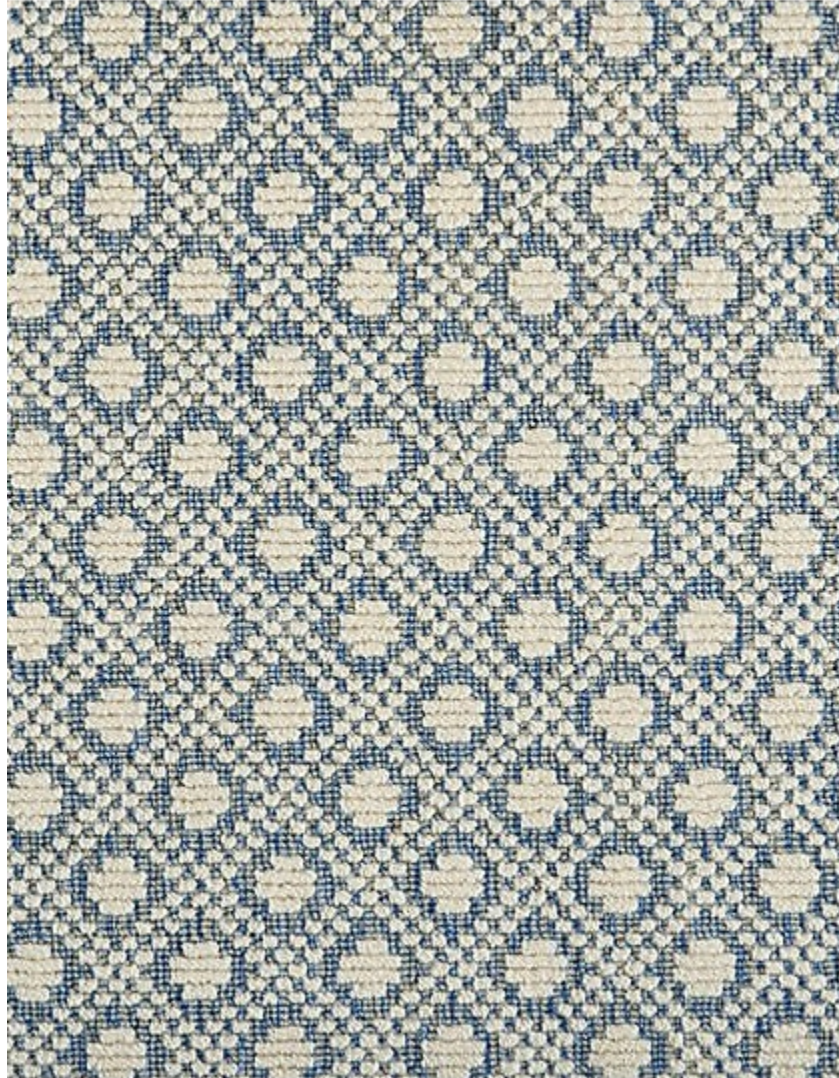

STARK

CARPET & RUGS

AVAILABLE IN 6 COLORWAYS

BUSHRA - LAGOON

SKU: S071123CUT16854
FULL WIDTH: 13 FT 2 IN
CONSTRUCTION: WILTON
COMPOSITION: 50% WOOL / 50% POLYSILK
REPEAT: W: 3" X L: 3"
ORIGIN: TURKEY

Any size available made-to-order.
Additional options available on request.