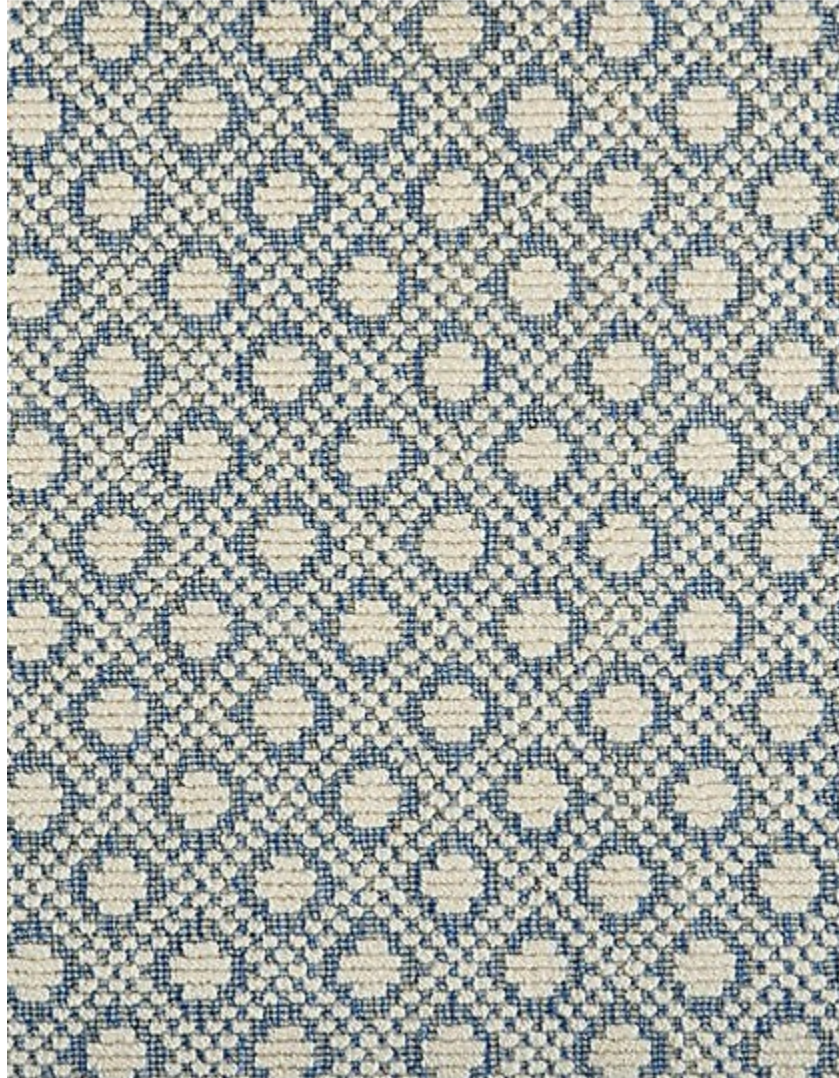

# STARK

## CARPET & RUGS

---

AVAILABLE IN 6 COLORWAYS

---

### BUSHRA - LAGOON

SKU: S071123CUT16854  
FULL WIDTH: 13 FT 2 IN  
CONSTRUCTION: WILTON  
COMPOSITION: 50% WOOL / 50% POLYSILK  
REPEAT: W: 3" X L: 3"  
ORIGIN: TURKEY

Any size available made-to-order.  
Additional options available on request.