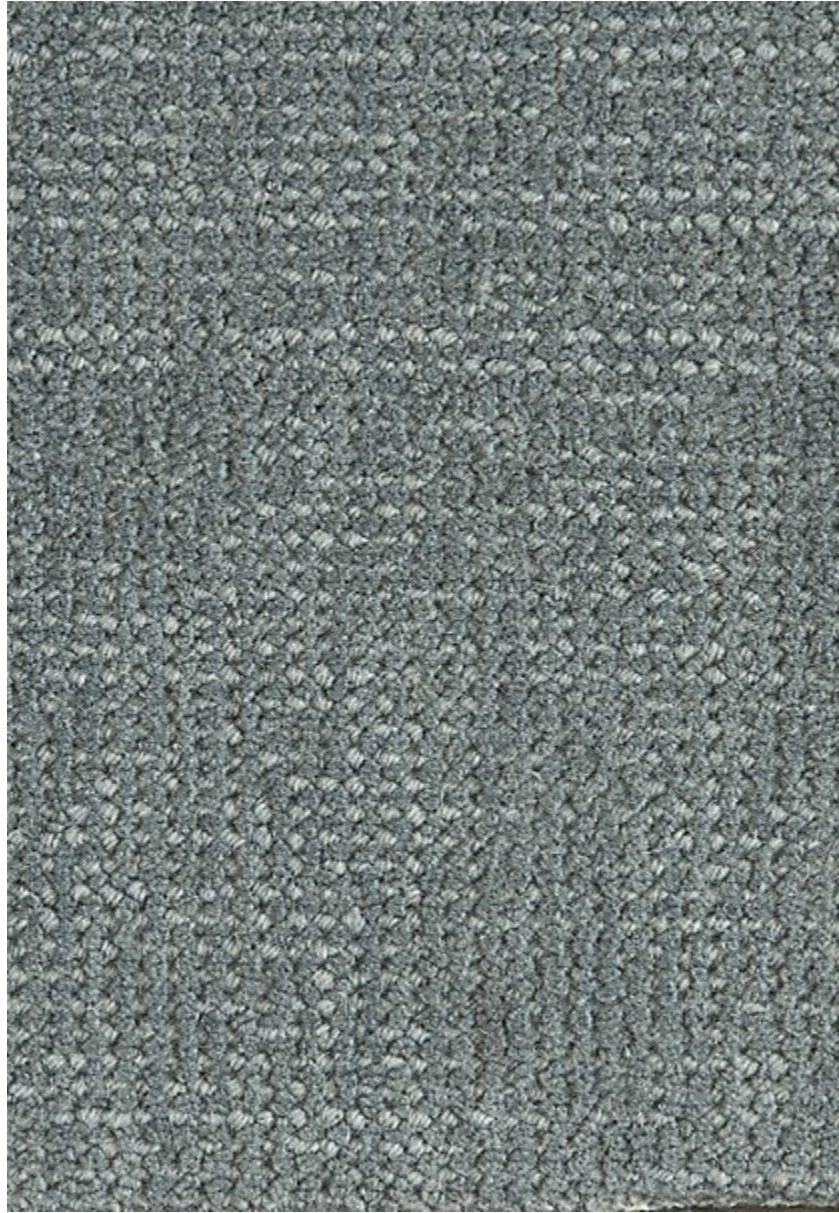

STARK

CARPET & RUGS

AVAILABLE IN 7 COLORWAYS

VELLETRI - SLATE

SKU: S071099CUT17019
FULL WIDTH: 15 FT 0 IN
CONSTRUCTION: HAND-LOOMED
COMPOSITION: 100% WOOL

Any size available made-to-order.
Additional options available on request.