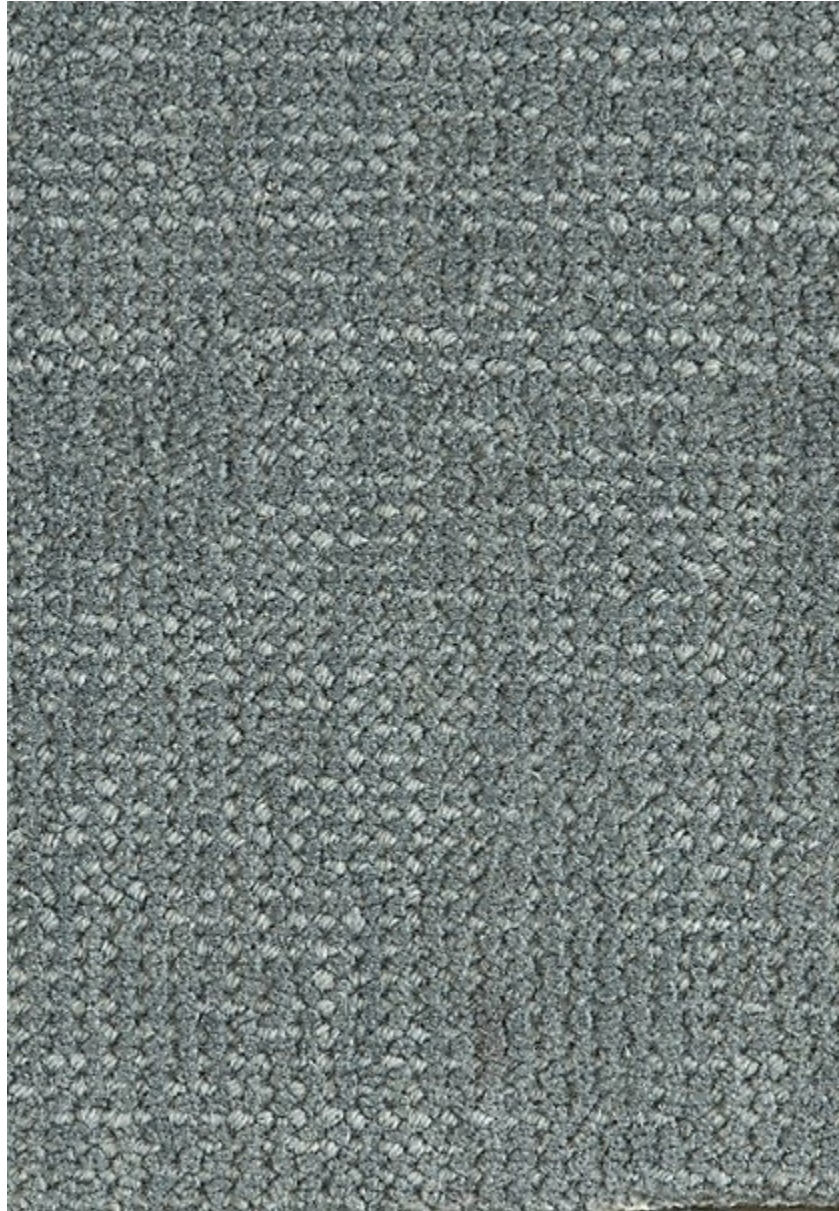

# STARK

## CARPET & RUGS

---

AVAILABLE IN 7 COLORWAYS

---

### VELLETRI - SLATE

SKU: S071099CUT17019  
FULL WIDTH: 15 FT 0 IN  
CONSTRUCTION: HAND-LOOMED  
COMPOSITION: 100% WOOL

Any size available made-to-order.  
Additional options available on request.

---

STARKCARPET.COM