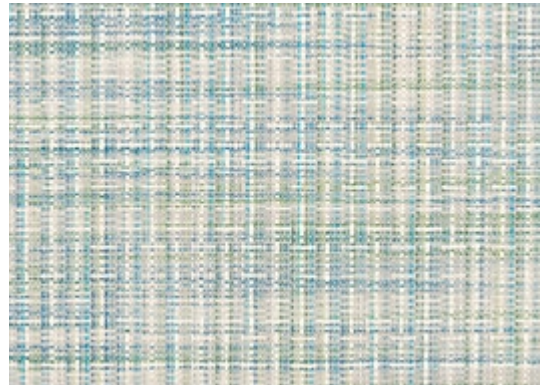

STARK

CARPET & RUGS

AVAILABLE IN 5 COLORWAYS

MALDIVES - PACIFIC

SKU: RVRPCFCWIDE1678
FULL WIDTH: 16 FT 4 IN
CONSTRUCTION: FLATWEAVE HAND-MADE
COMPOSITION: 100% WOOL
PILE HEIGHT: 0.2 IN
REPEAT: W: 1.2" X L: 3.9"
TEXTURE: LOOP PILE
ORIGIN: INDIA