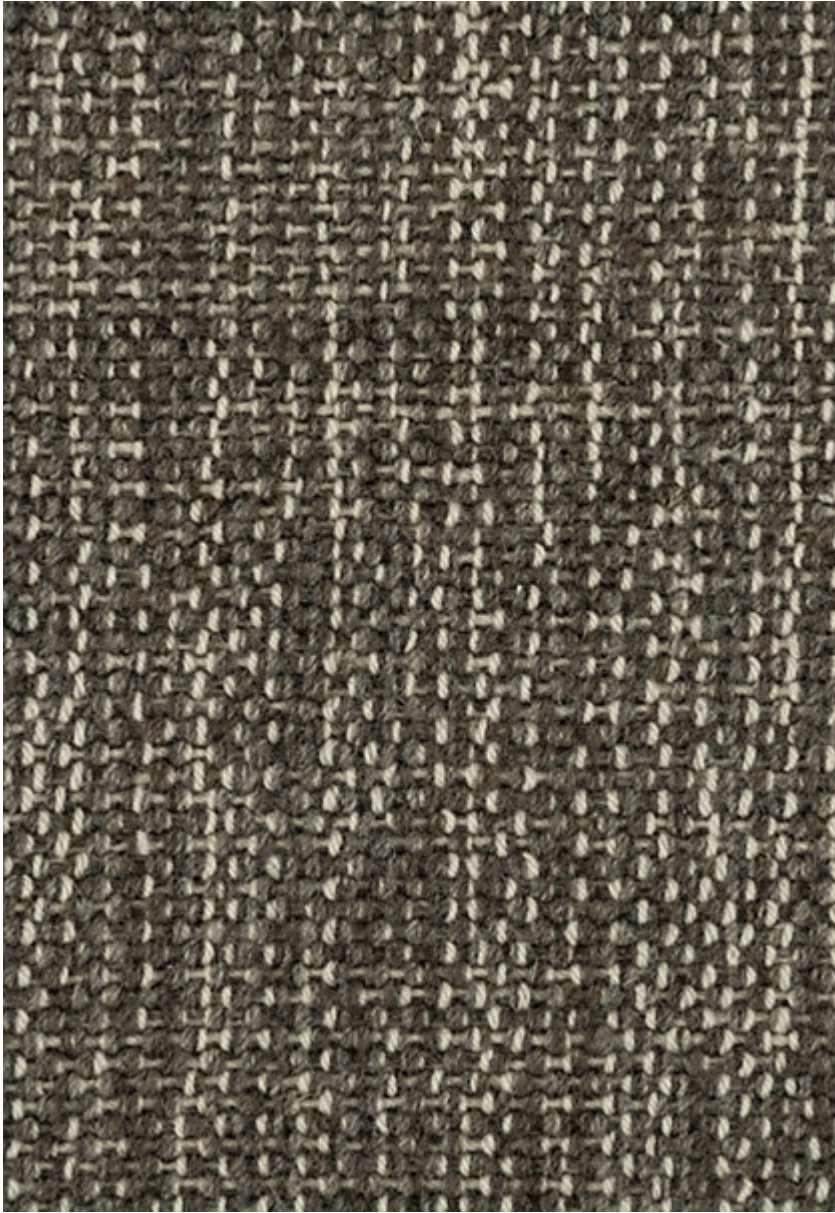

STARK

CARPET & RUGS

LENNY - ASH

SKU: RVRASH WIDE1503
FULL WIDTH: 15 FT 0 IN
CONSTRUCTION: FLATWEAVE HAND-MADE
COMPOSITION: 100% WOOL
PILE HEIGHT: 0.55 IN
TEXTURE: LOOP PILE
ORIGIN: INDIA

AVAILABLE IN 4 COLORWAYS