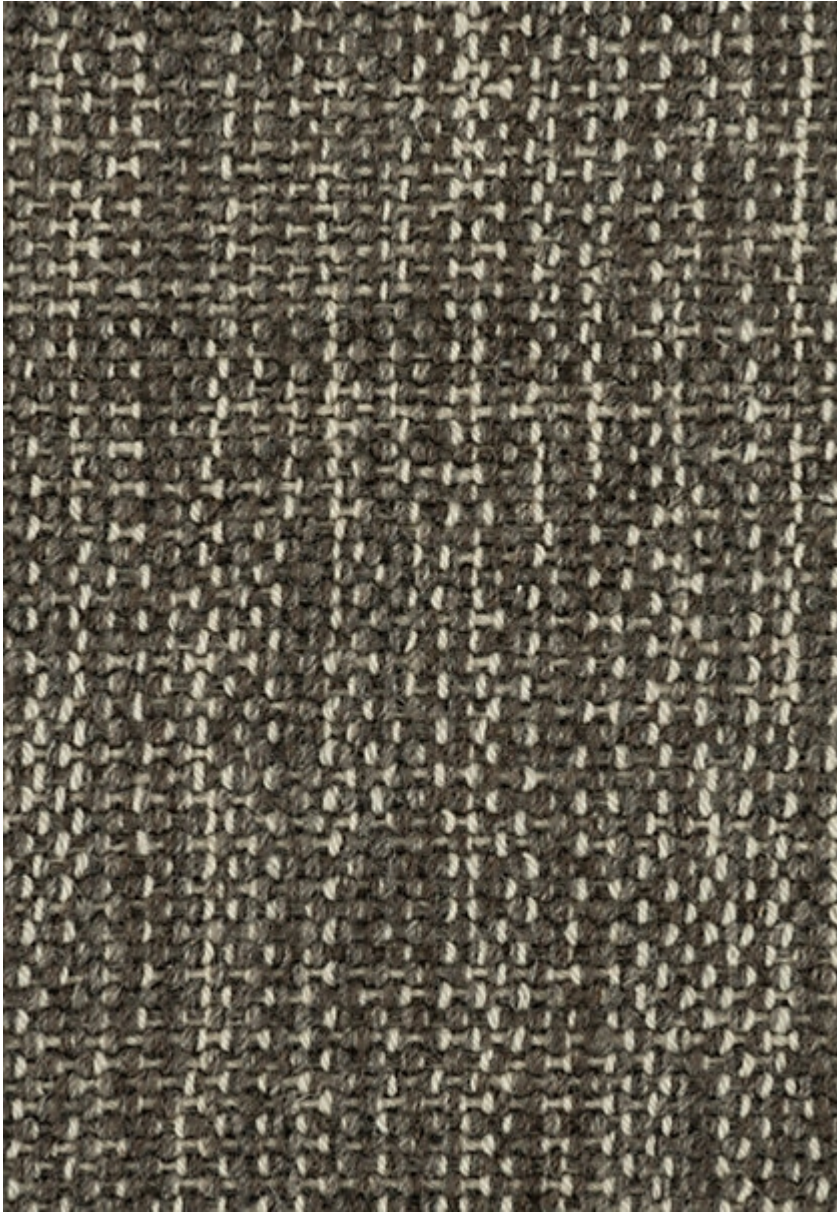

STARK

CARPET & RUGS

LENNY - ASH

SKU: RVRASH WIDE1503
FULL WIDTH: 15 FT 0 IN
CONSTRUCTION: FLATWEAVE HAND-MADE
COMPOSITION: 100% WOOL
PILE HEIGHT: 0.55 IN
TEXTURE: LOOP PILE
ORIGIN: INDIA

AVAILABLE IN 4 COLORWAYS