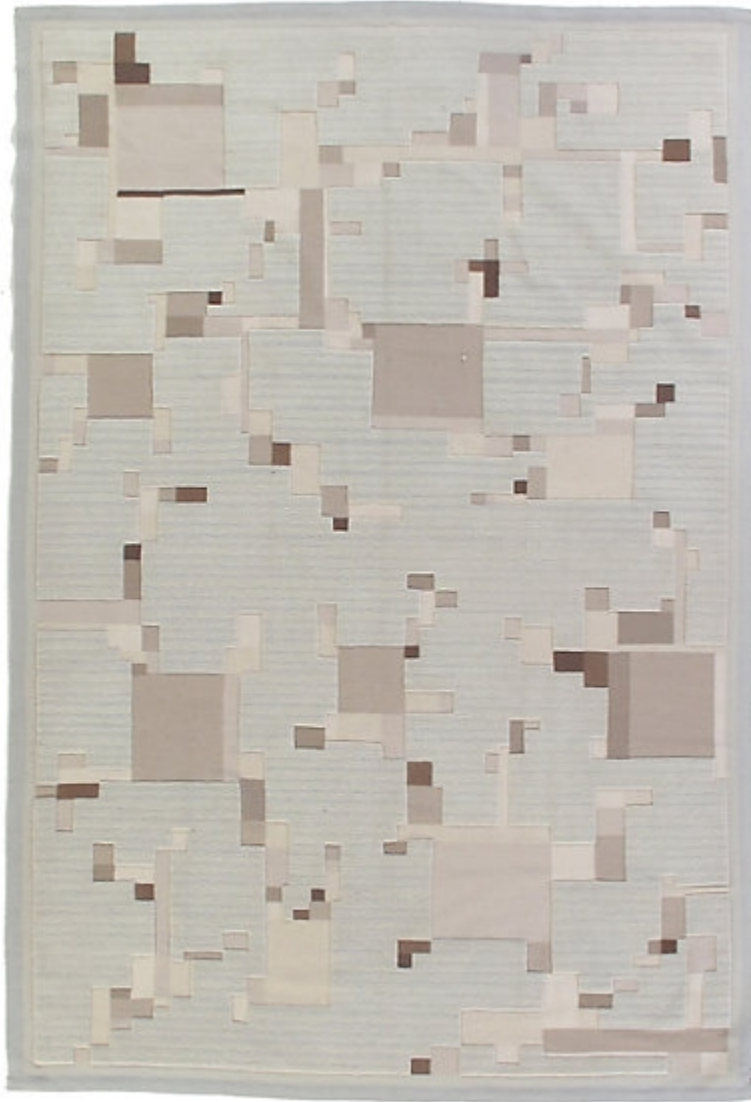

STARK

RUGS

AVAILABLE IN 1 COLORWAYS

INDRAMAYU - SILVER

SKU: RUGVEROFT0806

CONSTRUCTION: WOOL

Any size available made-to-order.
Additional options available on request.

HANDMADE SIZES MAY VARY.