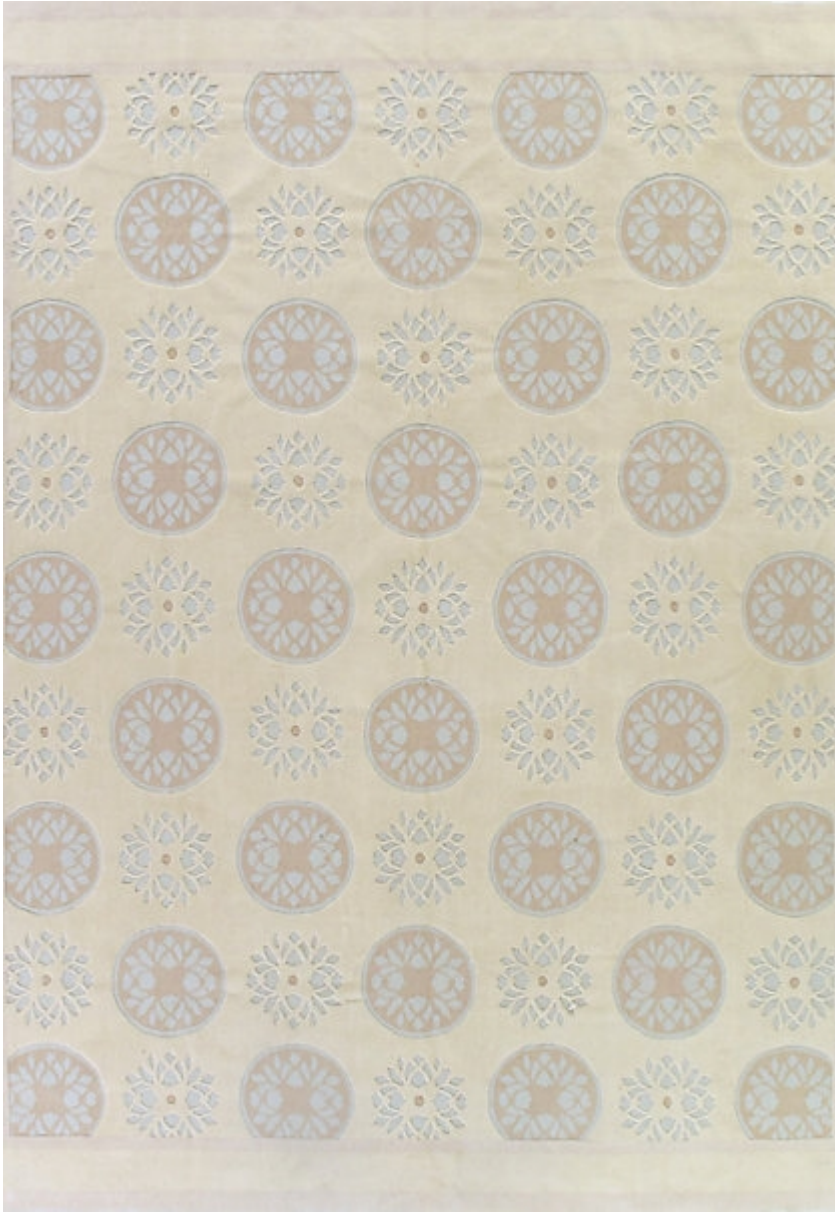

STARK

RUGS

IPIL - SILVER

SKU: RUGVER068650B07
CONSTRUCTION: WOOL
COMPOSITION: 100% WOOL

AVAILABLE IN 1 COLORWAYS

Any size available made-to-order.
Additional options available on request.

HANDMADE SIZES MAY VARY.

STARKCARPET.COM