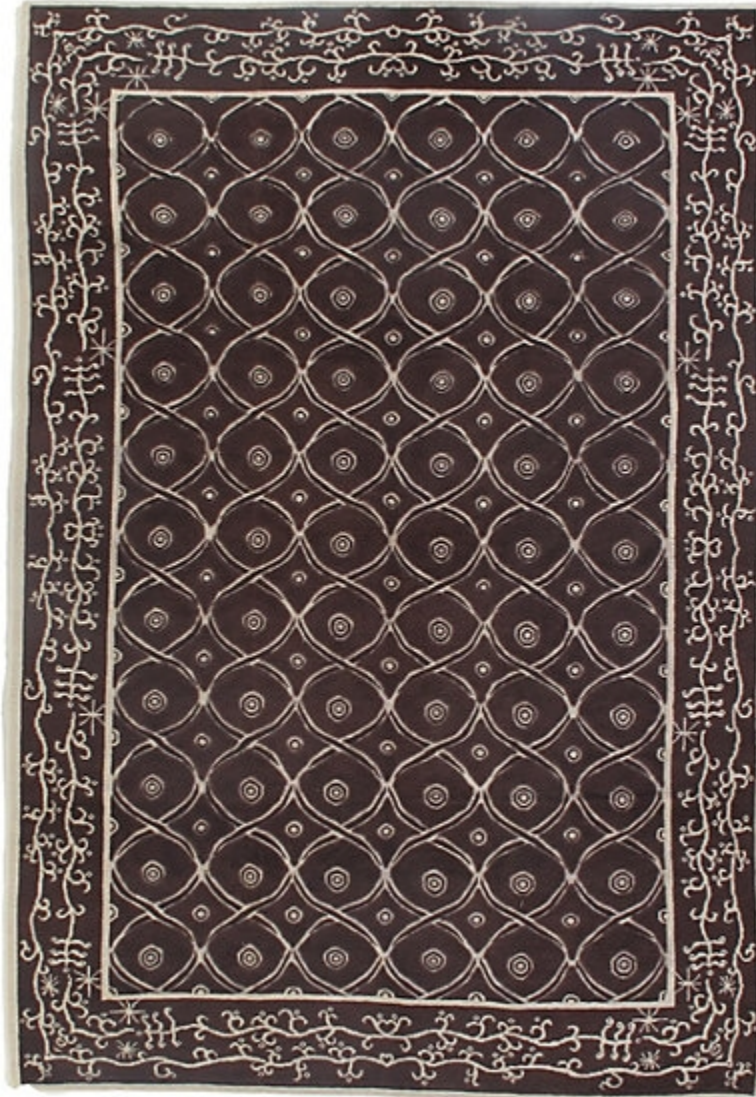

STARK

RUGS

AVAILABLE IN 1 COLORWAYS

INVER GROVE HEIGHTS - GREY

SKU: RUGVER053816A08
CONSTRUCTION: WOOL
COMPOSITION: 100% WOOL

Any size available made-to-order.
Additional options available on request.

HANDMADE SIZES MAY VARY.