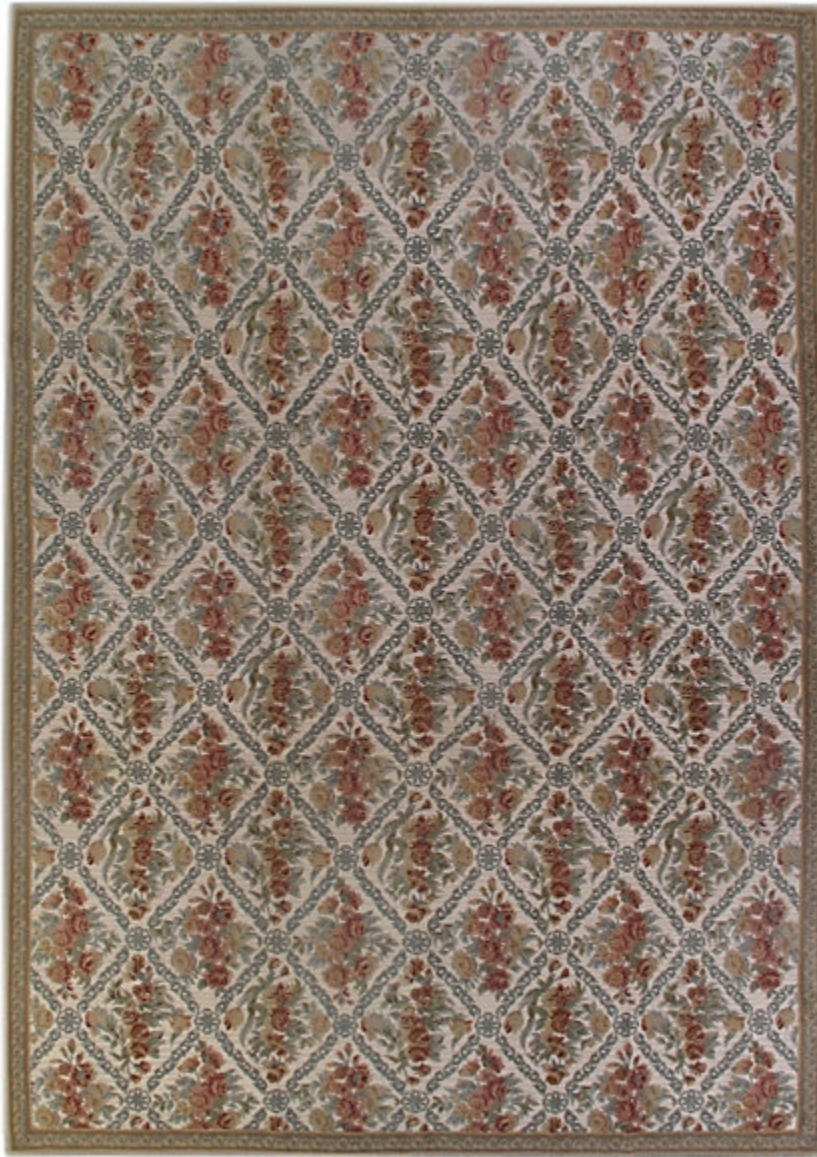

STARK

RUGS

AVAILABLE IN 1 COLORWAYS

HYDERABAD - DIM GREY

SKU: RUGSPCH37290A10

CONSTRUCTION: HAND-KNOTTED

Any size available made-to-order.
Additional options available on request.

HANDMADE SIZES MAY VARY.