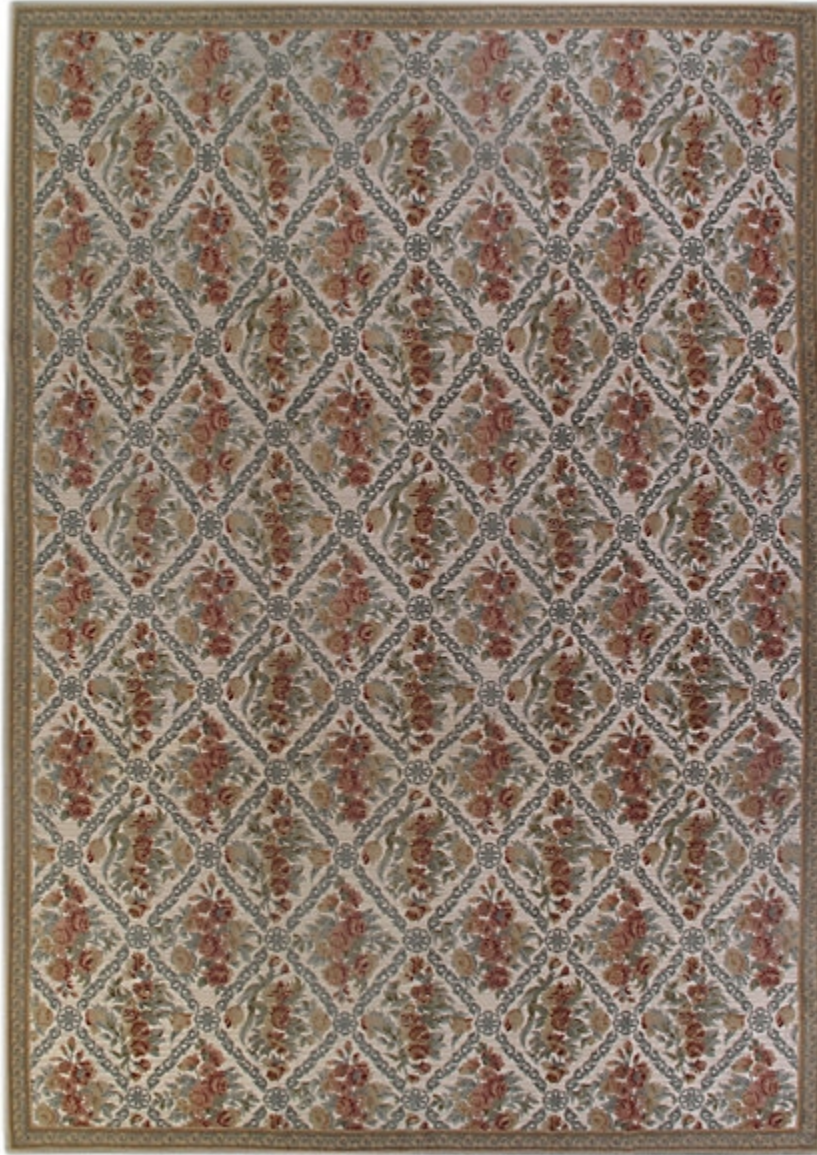

STARK

RUGS

AVAILABLE IN 1 COLORWAYS

HYDERABAD - DIM GREY

SKU: RUGSPCH37290A10

CONSTRUCTION: HAND-KNOTTED

Any size available made-to-order.
Additional options available on request.

HANDMADE SIZES MAY VARY.