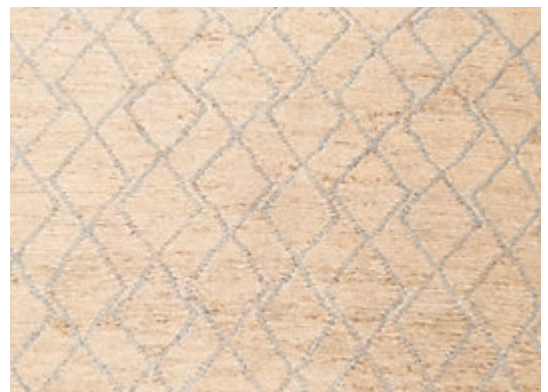

# RUGS

AVAILABLE IN 2 COLORWAYS

## ELROY - ICE

SKU: RUGSOUM141073B06  
CONSTRUCTION: FLATWEAVE  
COMPOSITION: 100% JUTE  
KNOT COUNT: 15 KNOTS  
PILE HEIGHT: 0.24 IN  
TEXTURE: LOOP PILE  
ORIGIN: INDIA  
CUSTOM OPTIONS: FULL CUSTOM

Any size available made-to-order.  
Additional options available on request.