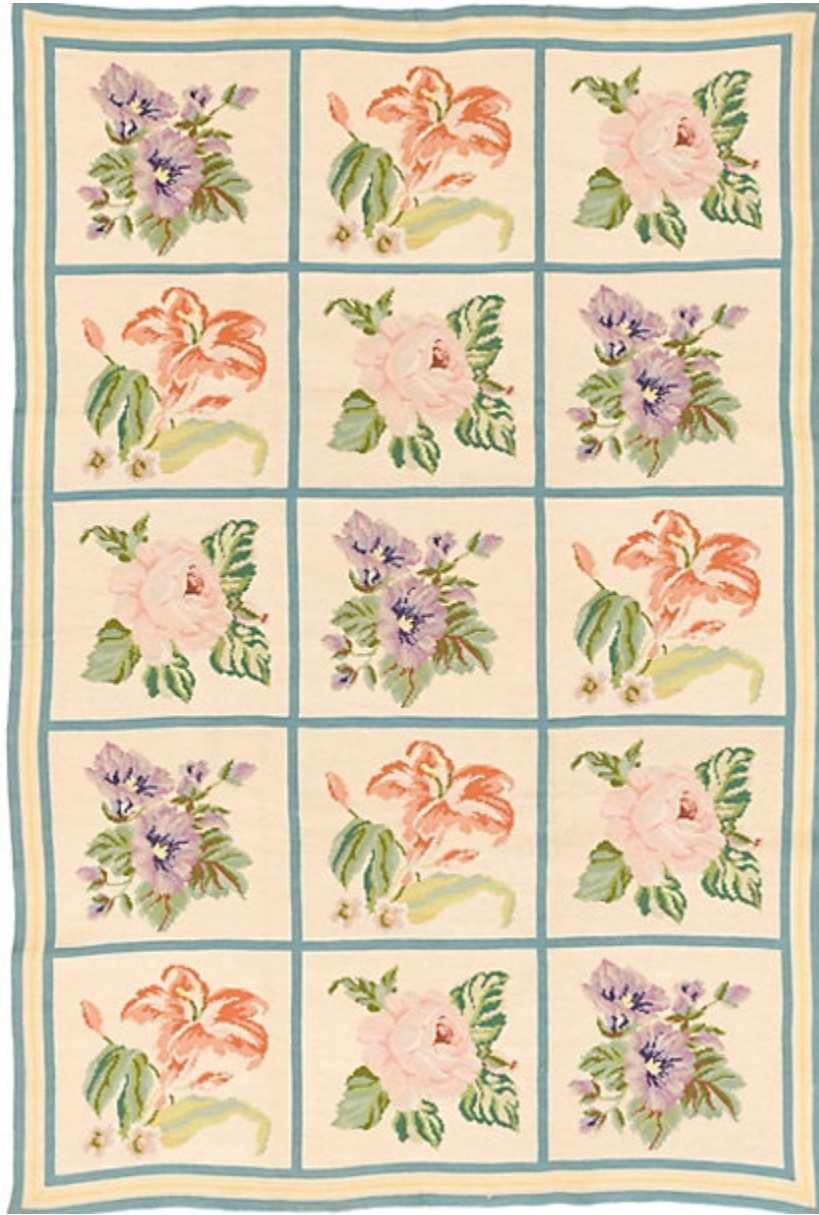

STARK

RUGS

AVAILABLE IN 1 COLORWAYS

HOSAINA - BISQUE

SKU: RUGPNP 3053506
CONSTRUCTION: FLATWEAVE
ORIGIN: PORTUGAL

Any size available made-to-order.
Additional options available on request.

HANDMADE SIZES MAY VARY.