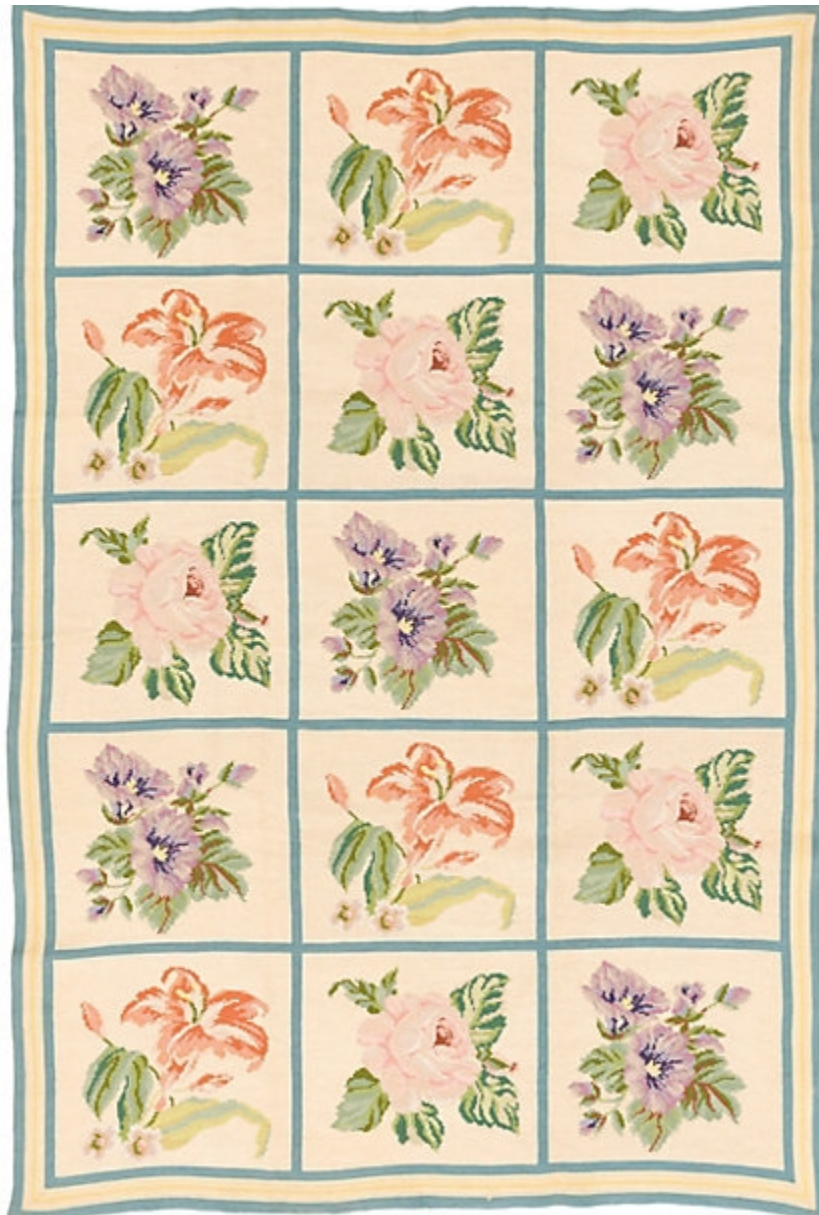

# STARK

# RUGS

AVAILABLE IN 1 COLORWAYS

## HOSAINA - BISQUE

SKU: RUGPNP 3053506  
CONSTRUCTION: FLATWEAVE  
ORIGIN: PORTUGAL

Any size available made-to-order.  
Additional options available on request.

HANDMADE SIZES MAY VARY.

STARKCARPET.COM