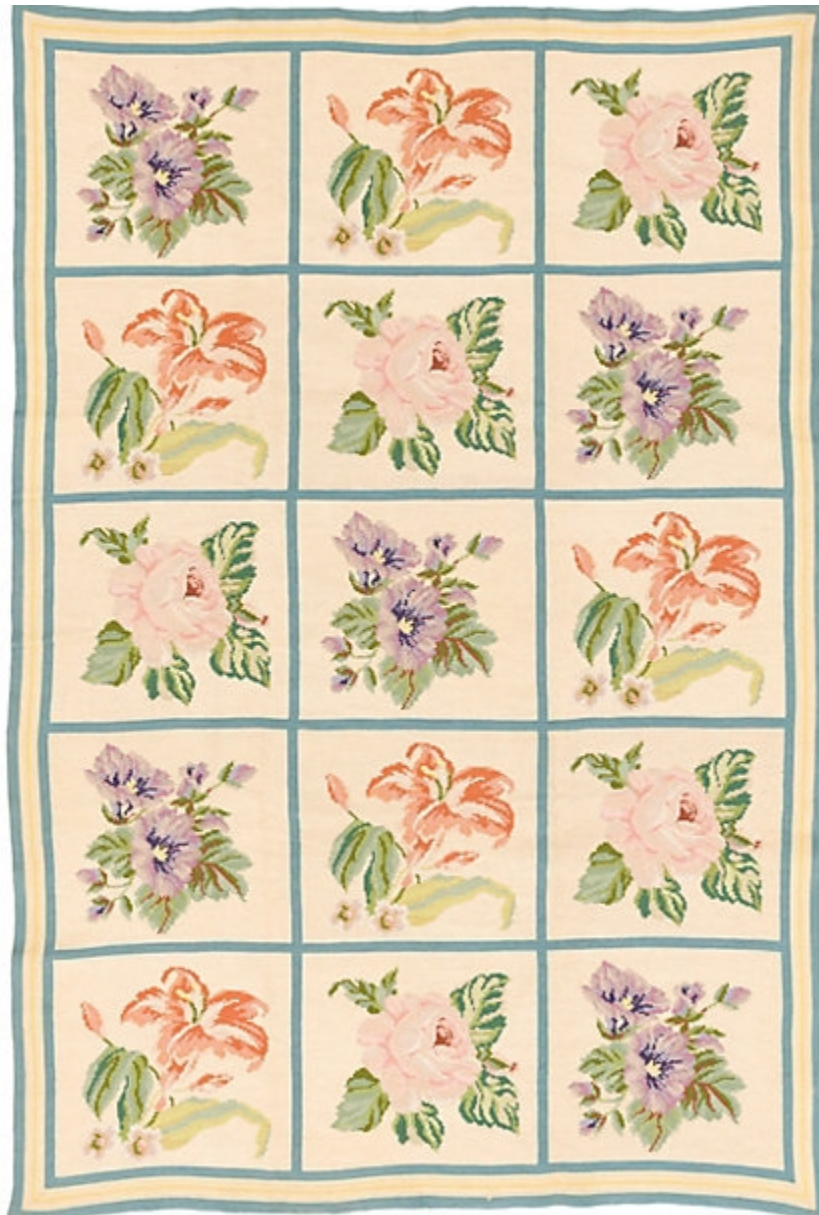

STARK

RUGS

AVAILABLE IN 1 COLORWAYS

HOSAINA - BISQUE

SKU: RUGPNP 3053506
CONSTRUCTION: FLATWEAVE
ORIGIN: PORTUGAL

Any size available made-to-order.
Additional options available on request.

HANDMADE SIZES MAY VARY.

STARKCARPET.COM