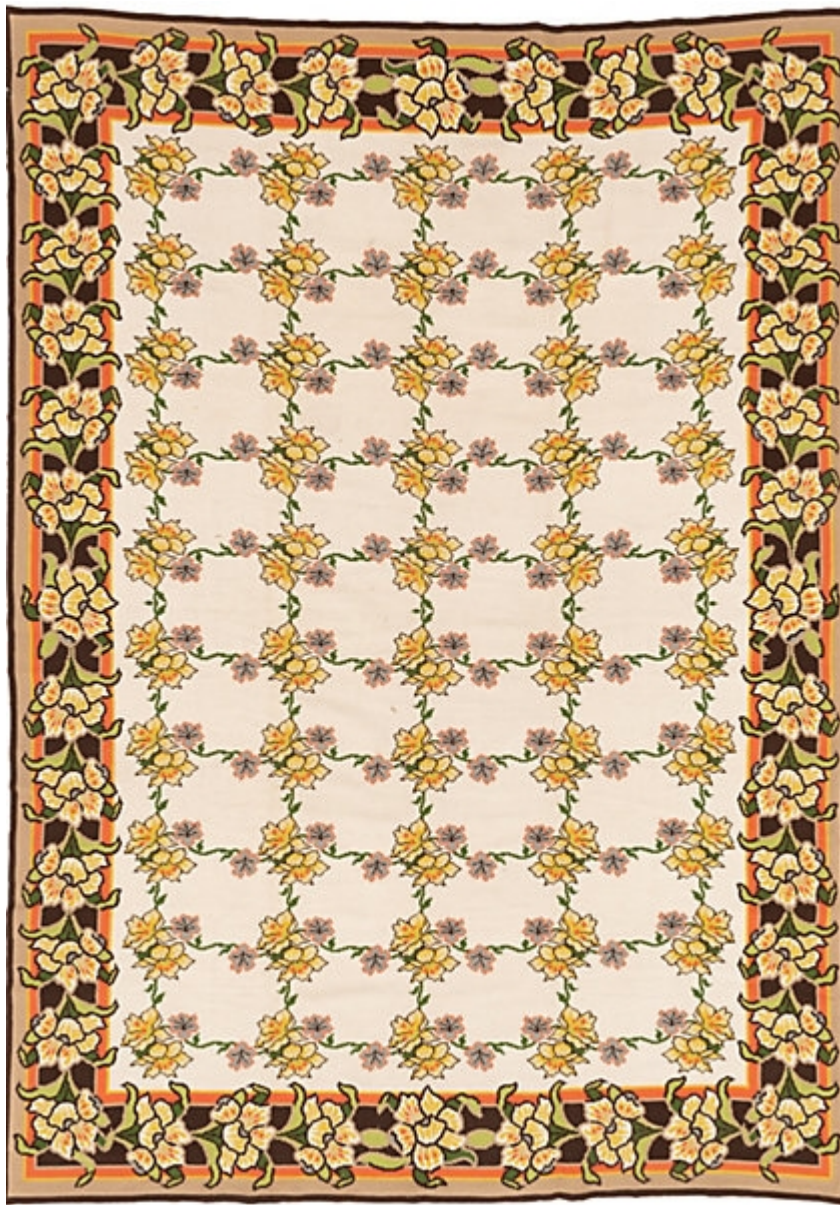

STARK

RUGS

AVAILABLE IN 1 COLORWAYS

HORQUETA - BISQUE

SKU: RUGPNP 3051310
CONSTRUCTION: FLATWEAVE
ORIGIN: PORTUGAL

Any size available made-to-order.
Additional options available on request.

HANDMADE SIZES MAY VARY.