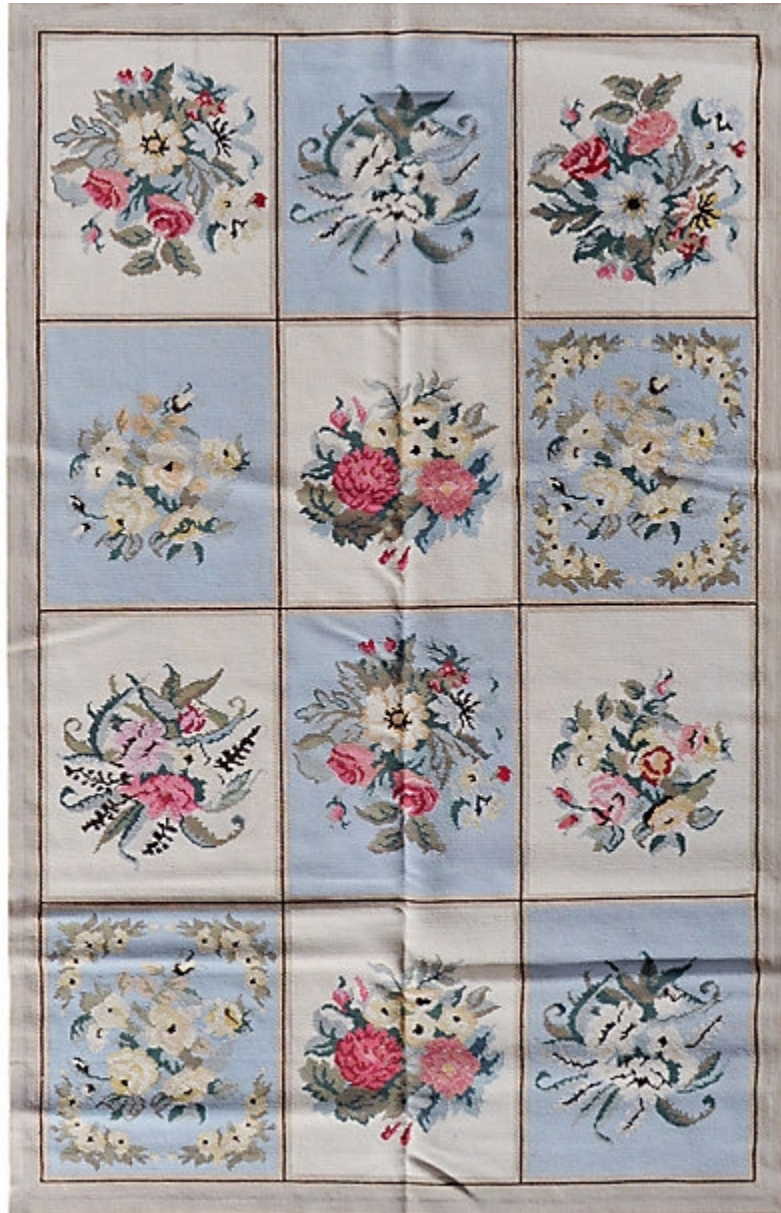

# STARK

# RUGS

AVAILABLE IN 2 COLORWAYS

## HOLUALOA - DARK GREY

SKU: RUGPNP 30221B06  
CONSTRUCTION: FLATWEAVE  
COMPOSITION: 100% WOOL

Any size available made-to-order.  
Additional options available on request.

HANDMADE SIZES MAY VARY.

STARKCARPET.COM