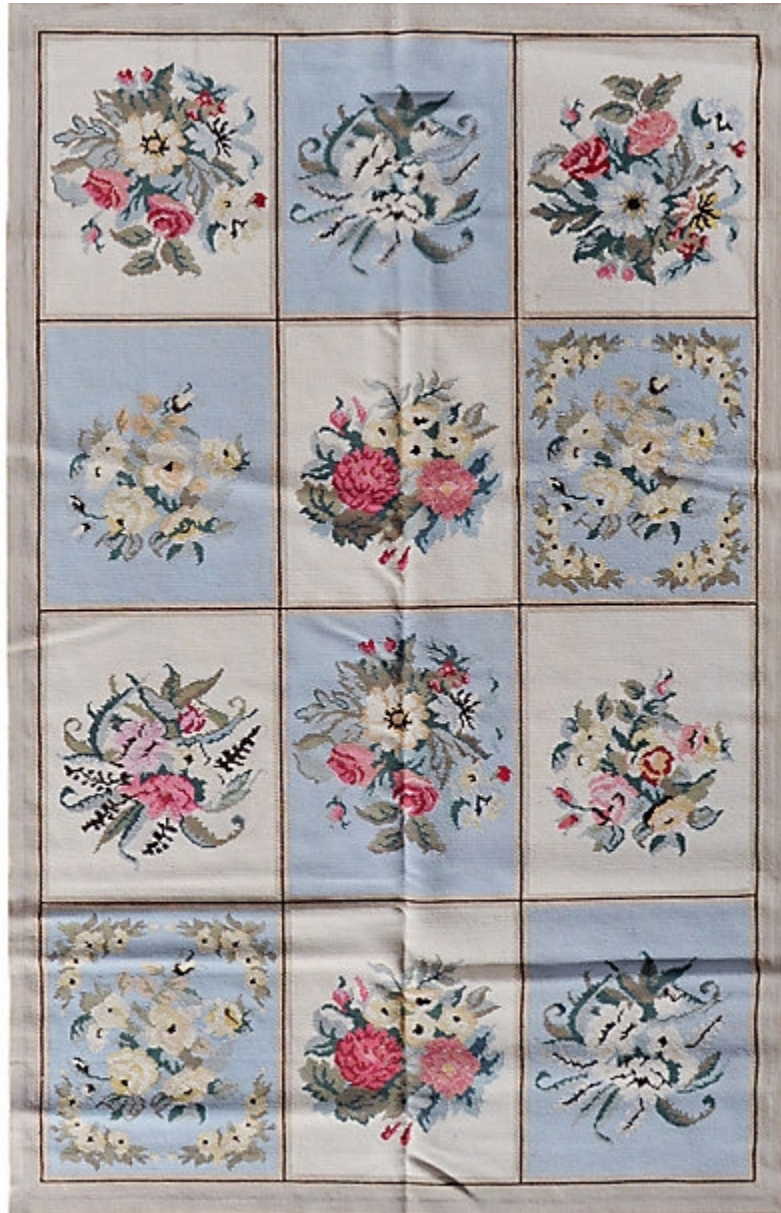

STARK

RUGS

AVAILABLE IN 2 COLORWAYS

HOLUALOA - DARK GREY

SKU: RUGPNP 30221B06
CONSTRUCTION: FLATWEAVE
COMPOSITION: 100% WOOL

Any size available made-to-order.
Additional options available on request.

HANDMADE SIZES MAY VARY.

STARKCARPET.COM