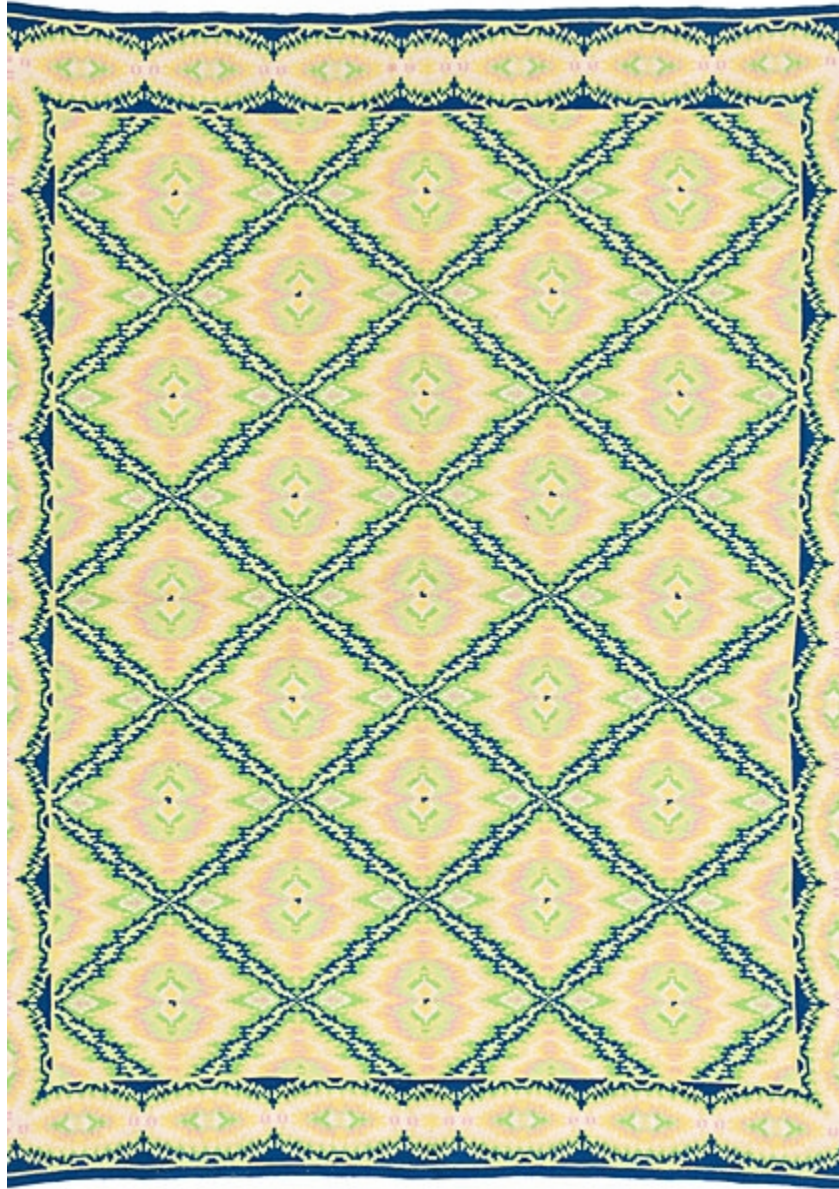

# STARK

# RUGS

AVAILABLE IN 1 COLORWAYS

## HOLLYWOOD - PALE GOLDENROD

SKU: RUGPNP 30202B05

CONSTRUCTION: FLATWEAVE

Any size available made-to-order.  
Additional options available on request.

HANDMADE SIZES MAY VARY.

STARKCARPET.COM