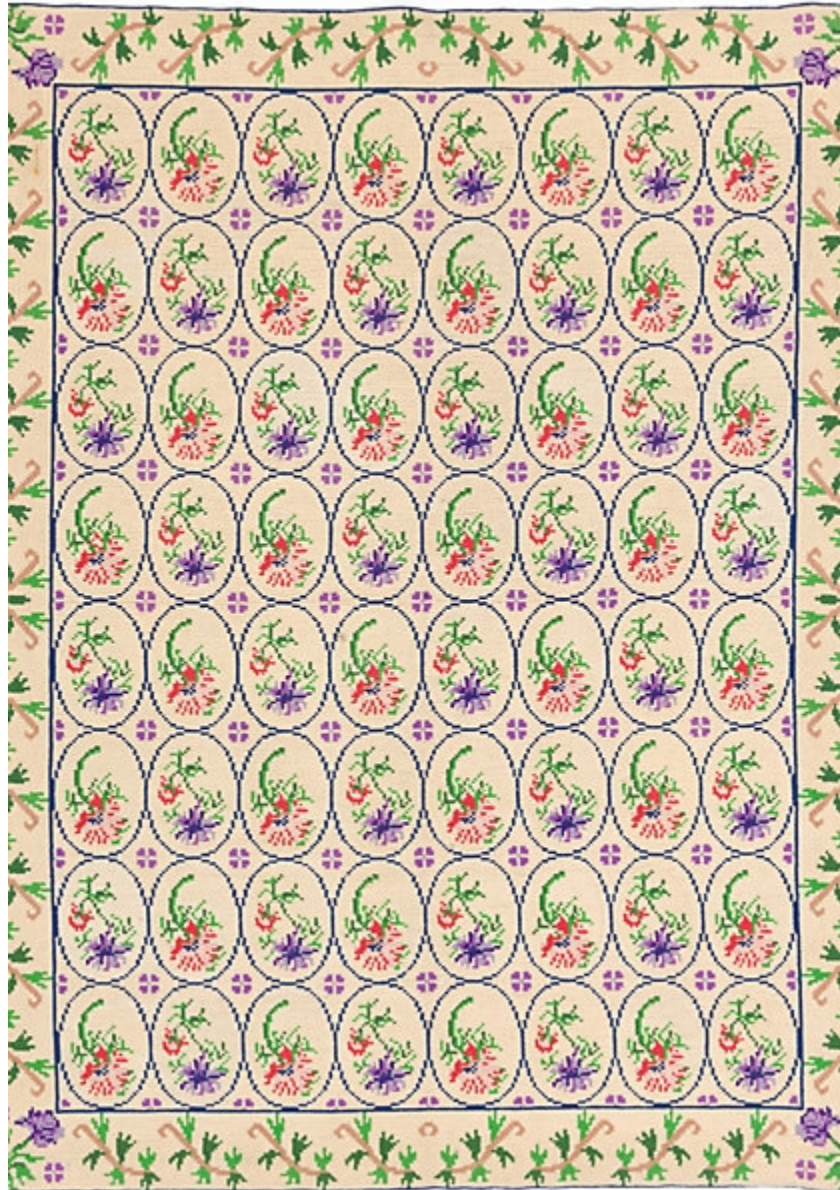

STARK

RUGS

AVAILABLE IN 1 COLORWAYS

HOLLYMEAD - SILVER

SKU: RUGPNP 3019205
CONSTRUCTION: FLATWEAVE
COMPOSITION: 100% WOOL

Any size available made-to-order.
Additional options available on request.

HANDMADE SIZES MAY VARY.