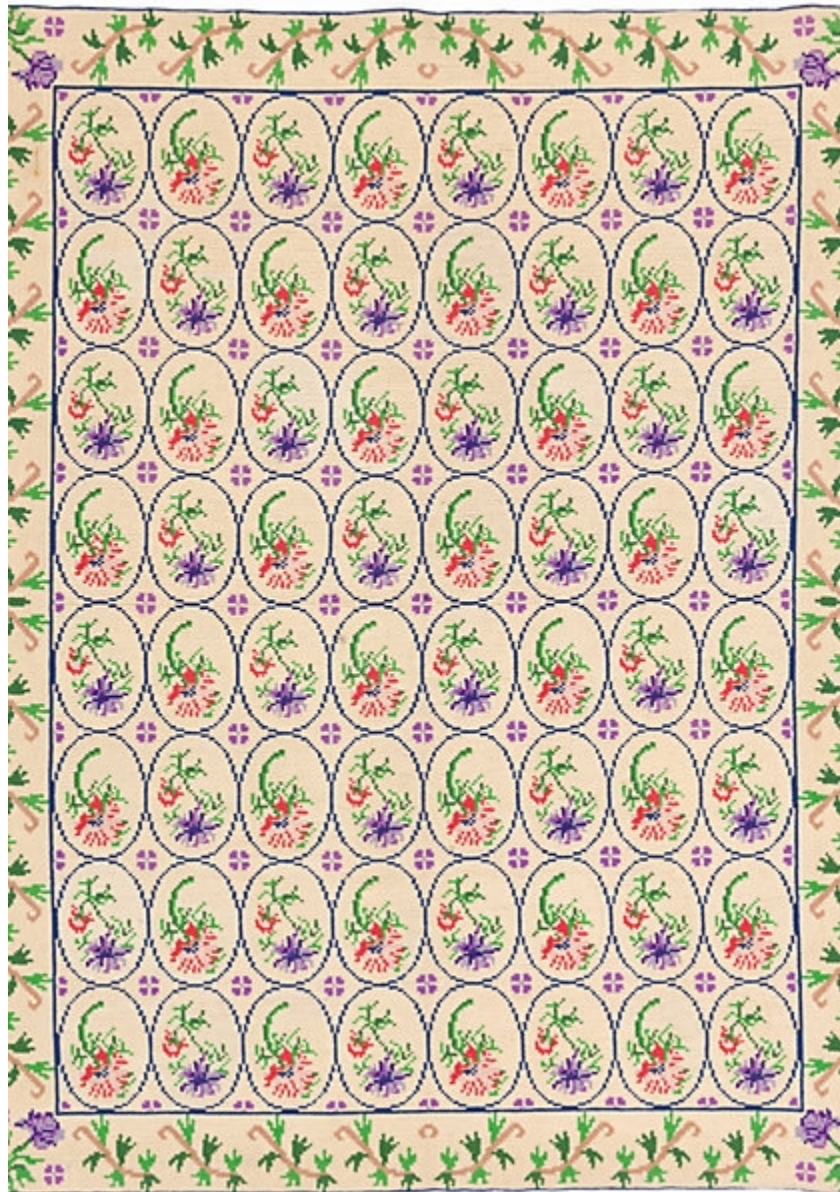

STARK

RUGS

AVAILABLE IN 1 COLORWAYS

HOLLYMEAD - SILVER

SKU: RUGPNP 3019205
CONSTRUCTION: FLATWEAVE
COMPOSITION: 100% WOOL

Any size available made-to-order.
Additional options available on request.

HANDMADE SIZES MAY VARY.