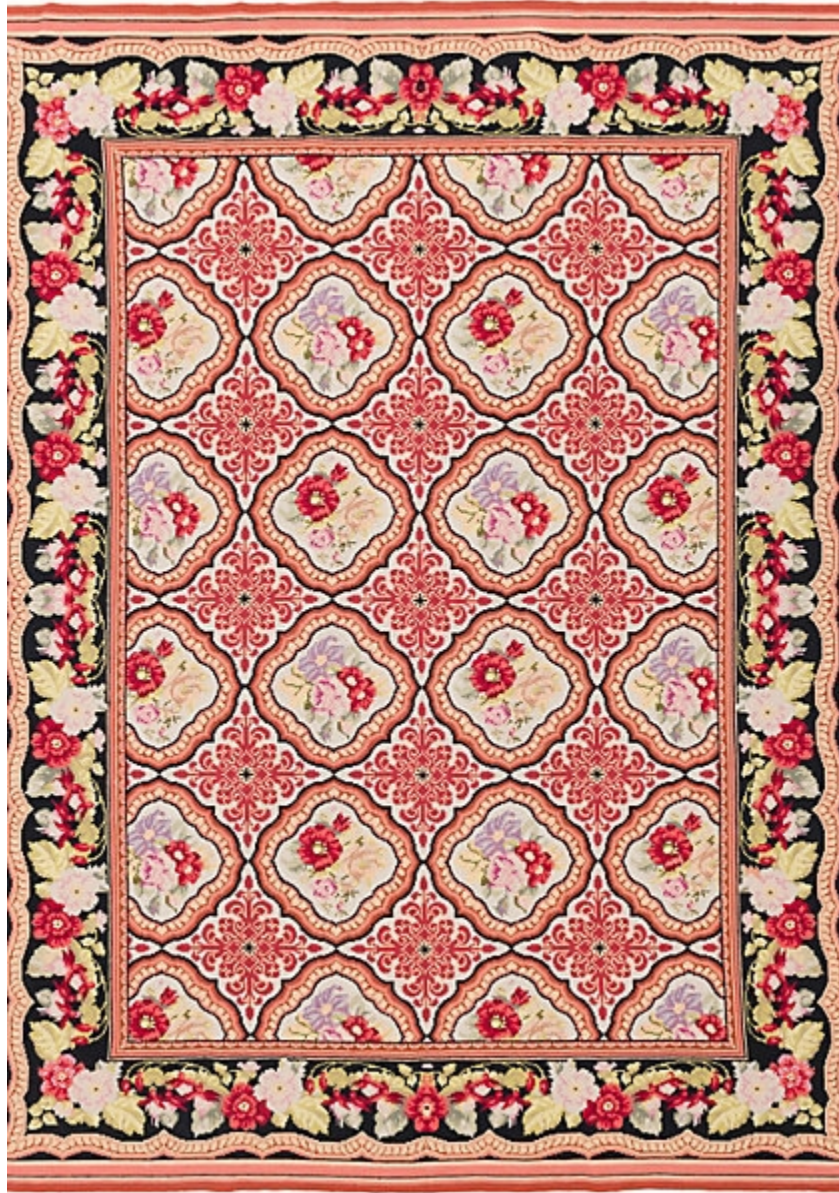

STARK

RUGS

AVAILABLE IN 1 COLORWAYS

HAVELOCK - TAN

SKU: RUGPNC 3039006
CONSTRUCTION: FLATWEAVE
COMPOSITION: 100% WOOL
ORIGIN: CHINA

Any size available made-to-order.
Additional options available on request.