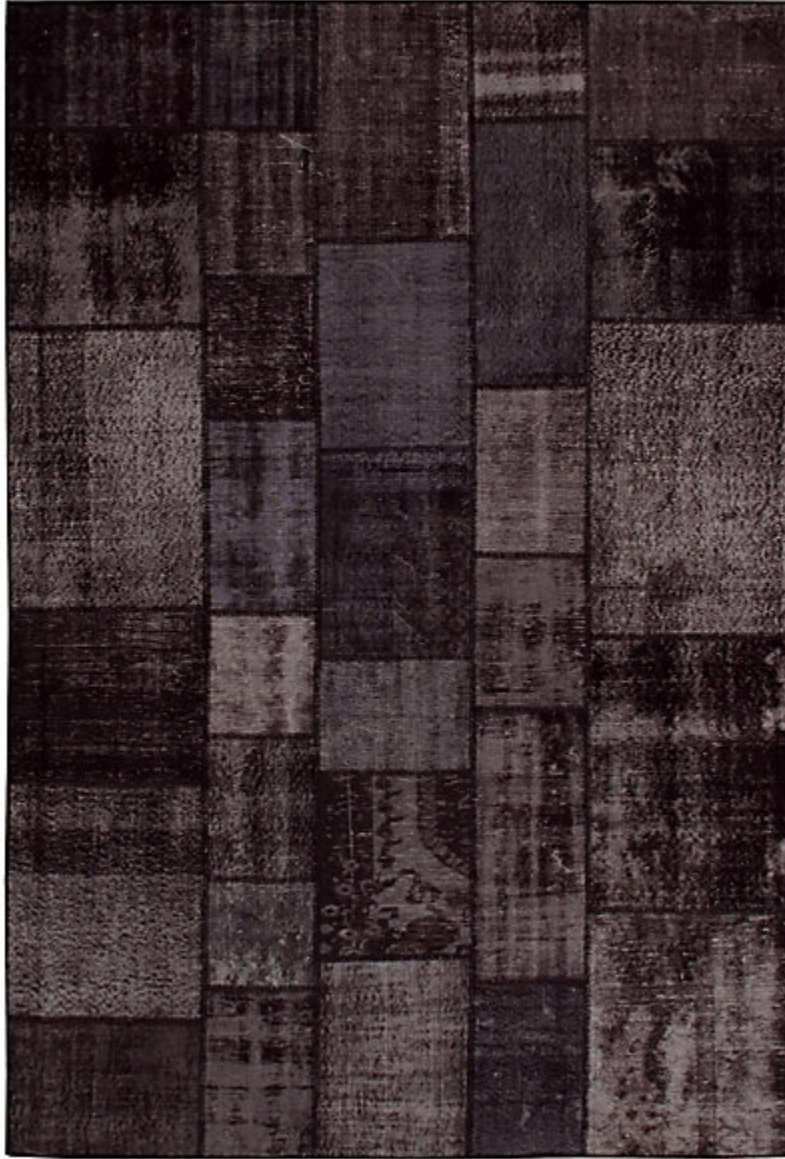

STARK

RUGS

AVAILABLE IN 1 COLORWAYS

GUANARE - DARK SLATE GREY

SKU: RUGORTP10831306
CONSTRUCTION: HAND-KNOTTED
COMPOSITION: 100% WOOL
ORIGIN: TURKEY

Any size available made-to-order.
Additional options available on request.

HANDMADE SIZES MAY VARY.

[STARKCARPET.COM](https://www.starkcarpet.com)