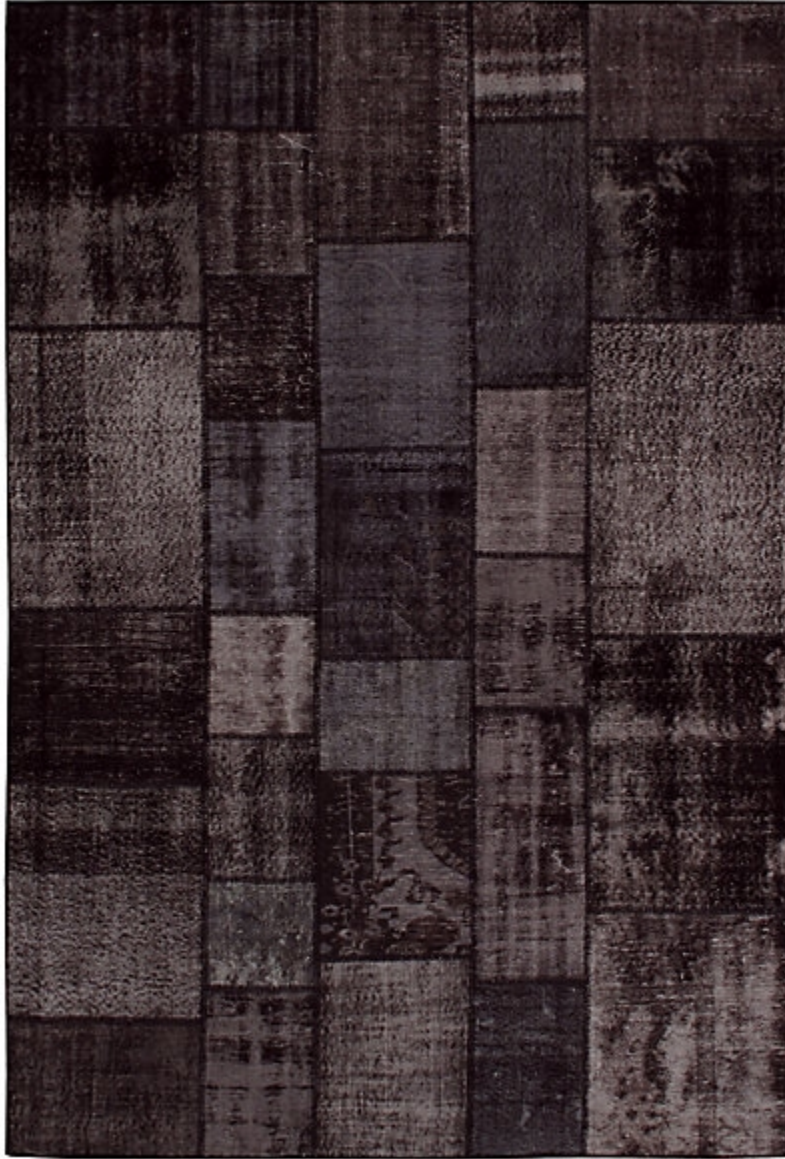

# STARK

# RUGS

AVAILABLE IN 1 COLORWAYS

## GUANARE - DARK SLATE GREY

SKU: RUGORTP10831306  
CONSTRUCTION: HAND-KNOTTED  
COMPOSITION: 100% WOOL  
ORIGIN: TURKEY

Any size available made-to-order.  
Additional options available on request.

HANDMADE SIZES MAY VARY.