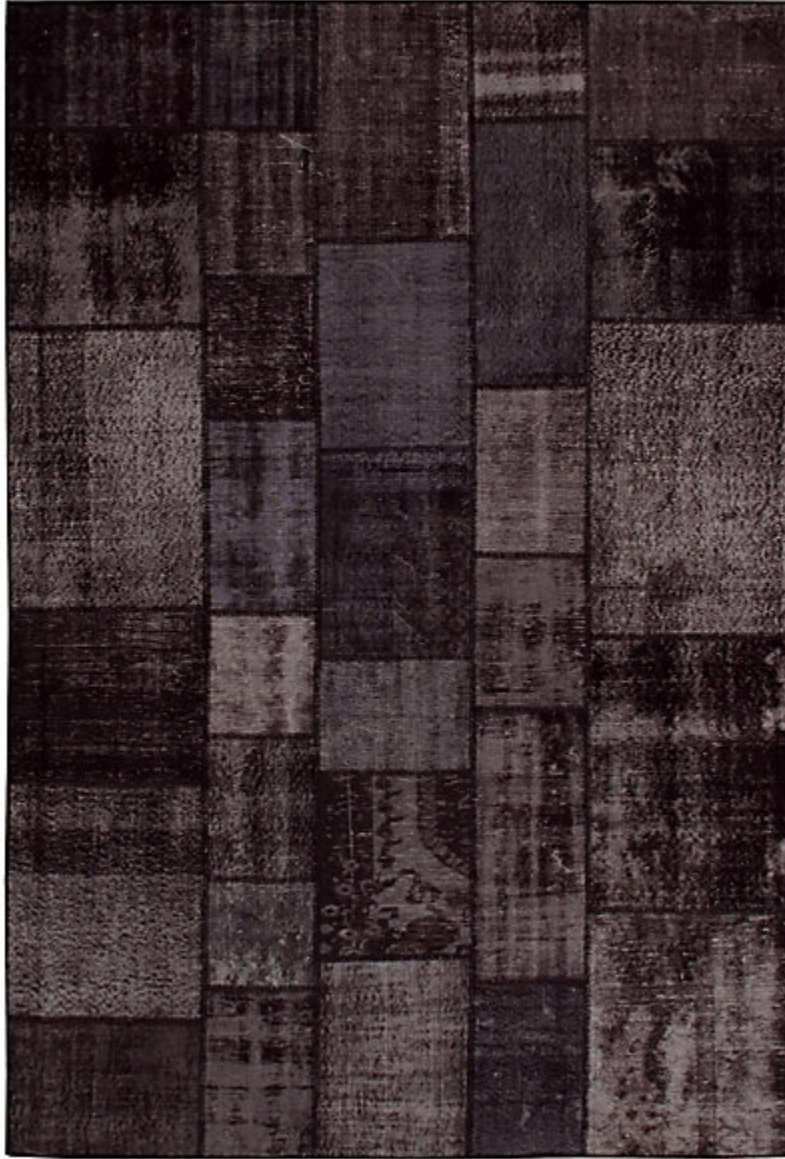

STARK

RUGS

GUANARE - DARK SLATE GREY

SKU: RUGORTP10831306
CONSTRUCTION: HAND-KNOTTED
COMPOSITION: 100% WOOL
ORIGIN: TURKEY

AVAILABLE IN 1 COLORWAYS

Any size available made-to-order.
Additional options available on request.

HANDMADE SIZES MAY VARY.

[STARKCARPET.COM](https://www.starkcarpet.com)