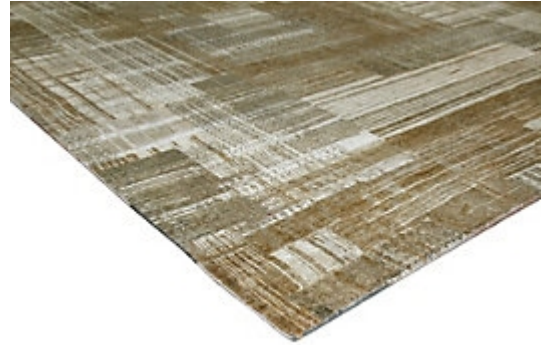

# RUGS

AVAILABLE IN 1 COLORWAYS

## BESS - WHEAT

SKU: RUGORI 14418108  
CONSTRUCTION: RUG INVENTORY  
COMPOSITION: 50% WOOL / 50% SILK  
KNOT COUNT: 144 KNOTS  
PILE HEIGHT: 0.2 IN  
TEXTURE: CUT PILE  
ORIGIN: INDIA  
CUSTOM OPTIONS: NONE