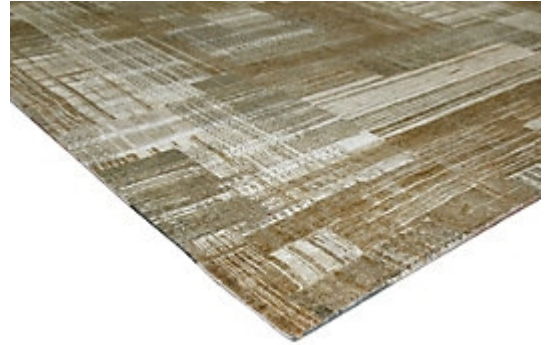

STARK

RUGS

AVAILABLE IN 1 COLORWAYS

BESS - WHEAT

SKU: RUGORI 14418108
CONSTRUCTION: RUG INVENTORY
COMPOSITION: 50% WOOL / 50% SILK
KNOT COUNT: 144 KNOTS
PILE HEIGHT: 0.2 IN
TEXTURE: CUT PILE
ORIGIN: INDIA
CUSTOM OPTIONS: NONE

Any size available made-to-order.
Additional options available on request.

HANDMADE SIZES MAY VARY.

STARKCARPET.COM