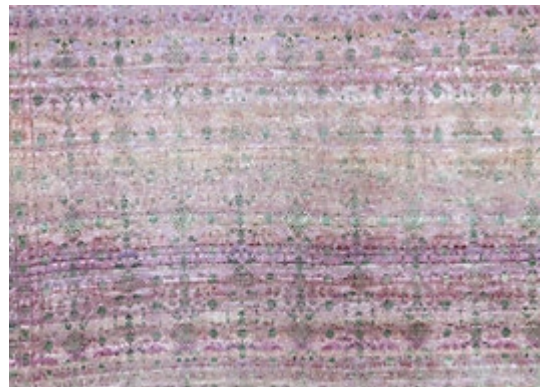

# RUGS

AVAILABLE IN 1 COLORWAYS

## LAYLAH - ROUGE

SKU: RUGORI 14417209  
CONSTRUCTION: RUG INVENTORY  
COMPOSITION: 100% SILK  
KNOT COUNT: 169 KNOTS  
PILE HEIGHT: 0.2 IN  
TEXTURE: CUT PILE  
ORIGIN: INDIA  
CUSTOM OPTIONS: NONE

Any size available made-to-order.  
Additional options available on request.