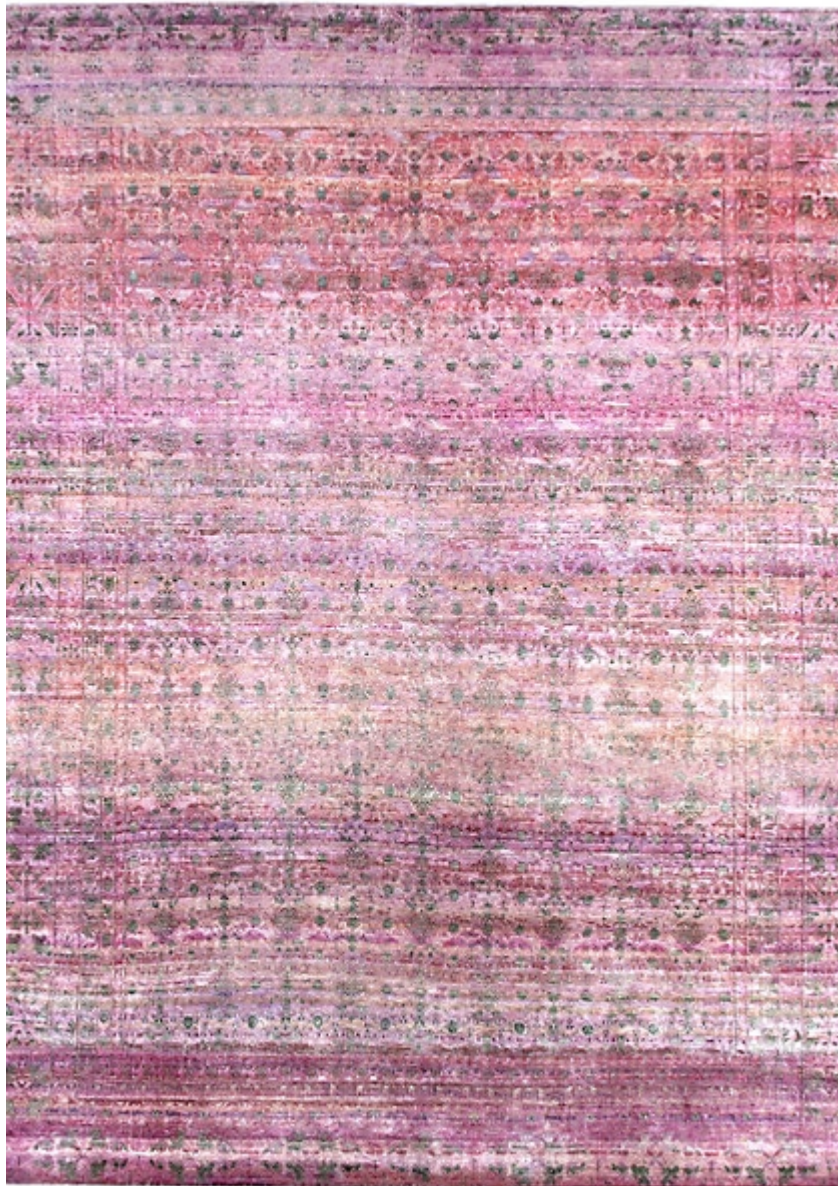

STARK

RUGS

AVAILABLE IN 1 COLORWAYS

LAYLAH - ROUGE

SKU: RUGORI 14417209
CONSTRUCTION: RUG INVENTORY
COMPOSITION: 100% SILK
KNOT COUNT: 169 KNOTS
PILE HEIGHT: 0.2 IN
TEXTURE: CUT PILE
ORIGIN: INDIA
CUSTOM OPTIONS: NONE