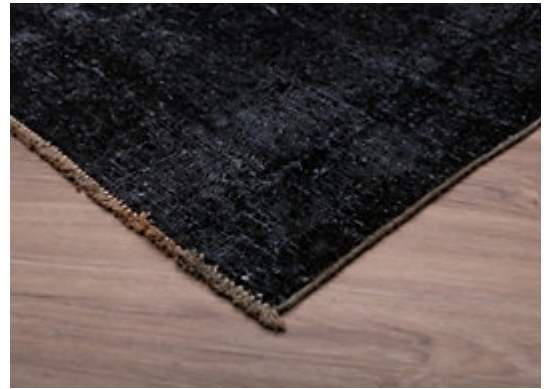

# RUGS

AVAILABLE IN 1 COLORWAYS

## HALES CORNERS - SHADOW

SKU: RUGORI 13903510  
CONSTRUCTION: HAND-KNOTTED  
COMPOSITION: 100% WOOL  
PILE HEIGHT: 0.1 IN  
TEXTURE: CUT PILE  
ORIGIN: INDIA

Any size available made-to-order.  
Additional options available on request.