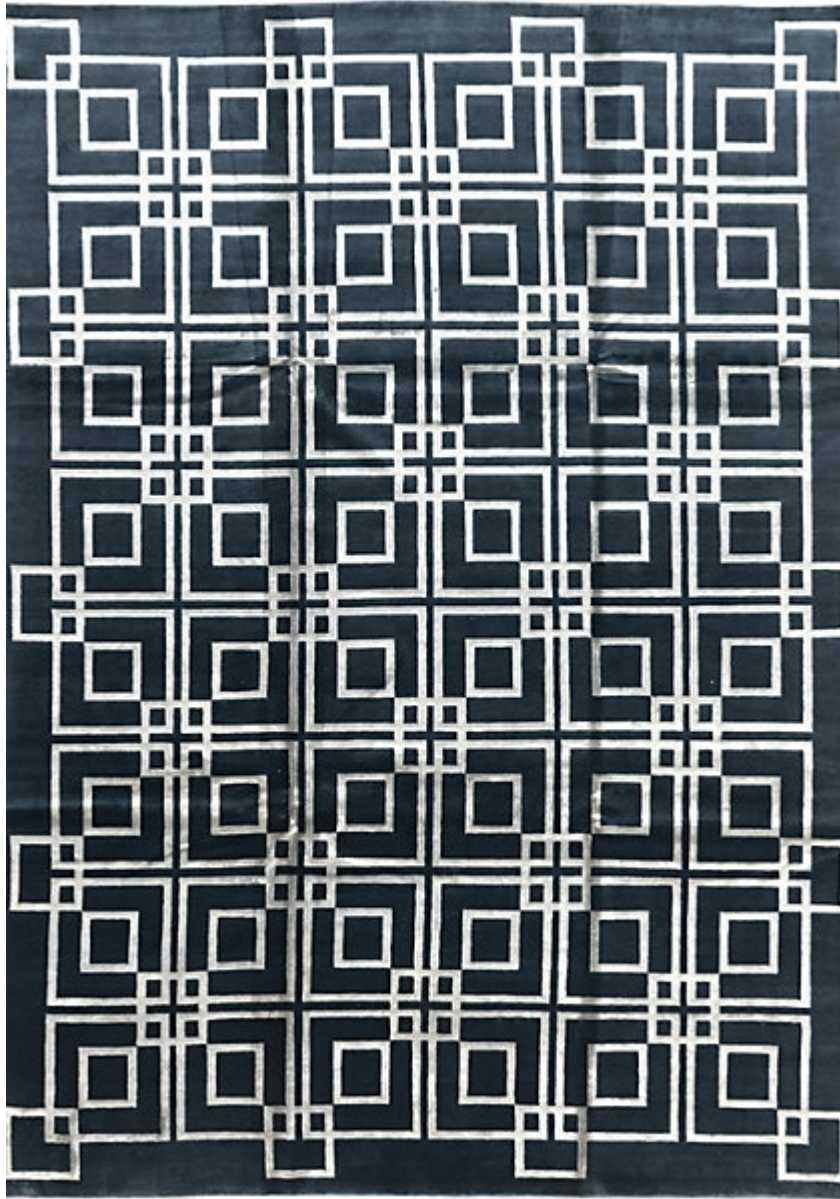

STARK

RUGS

AVAILABLE IN 1 COLORWAYS

FRANKLIN PARK - SLATE GREY

SKU: RUGNOT 294016A09

CONSTRUCTION: HAND-KNOTTED

Any size available made-to-order.
Additional options available on request.

HANDMADE SIZES MAY VARY.