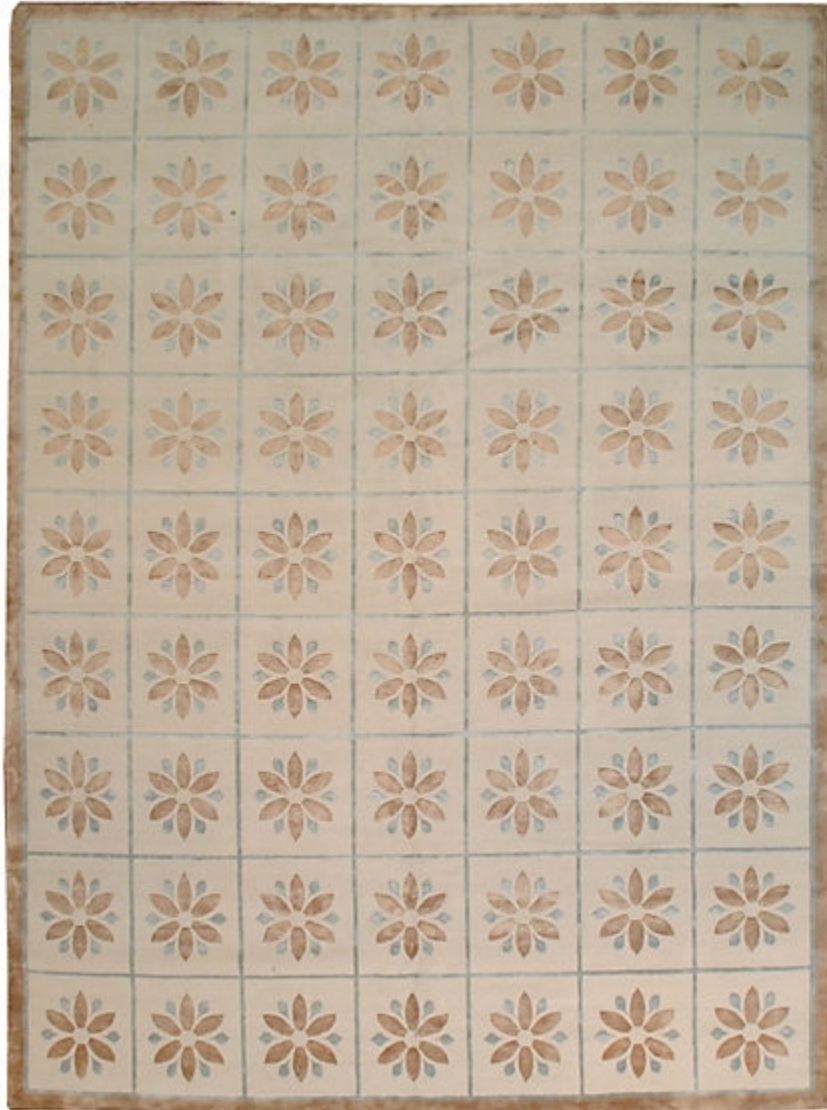

STARK

RUGS

AVAILABLE IN 1 COLORWAYS

FLORESVILLE - TAN

SKU: RUGNOT 275311A09
CONSTRUCTION: HAND-KNOTTED
COMPOSITION: WOOL / SILK
ORIGIN: NEPAL

Any size available made-to-order.
Additional options available on request.

HANDMADE SIZES MAY VARY.

STARKCARPET.COM