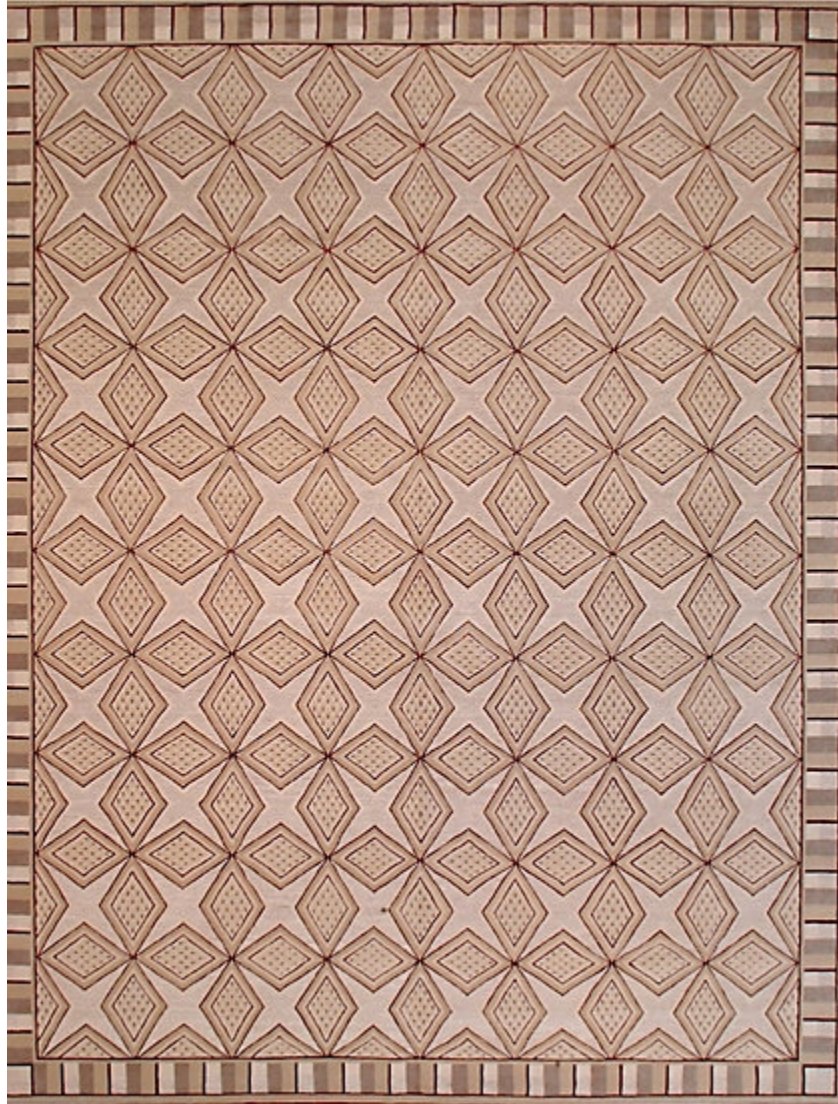

# STARK

# RUGS

AVAILABLE IN 1 COLORWAYS

## EXCELSIOR SPRINGS - ROSY BROWN

SKU: RUGNOT 262058A09  
CONSTRUCTION: HAND-KNOTTED  
COMPOSITION: WOOL / SILK

Any size available made-to-order.  
Additional options available on request.

HANDMADE SIZES MAY VARY.