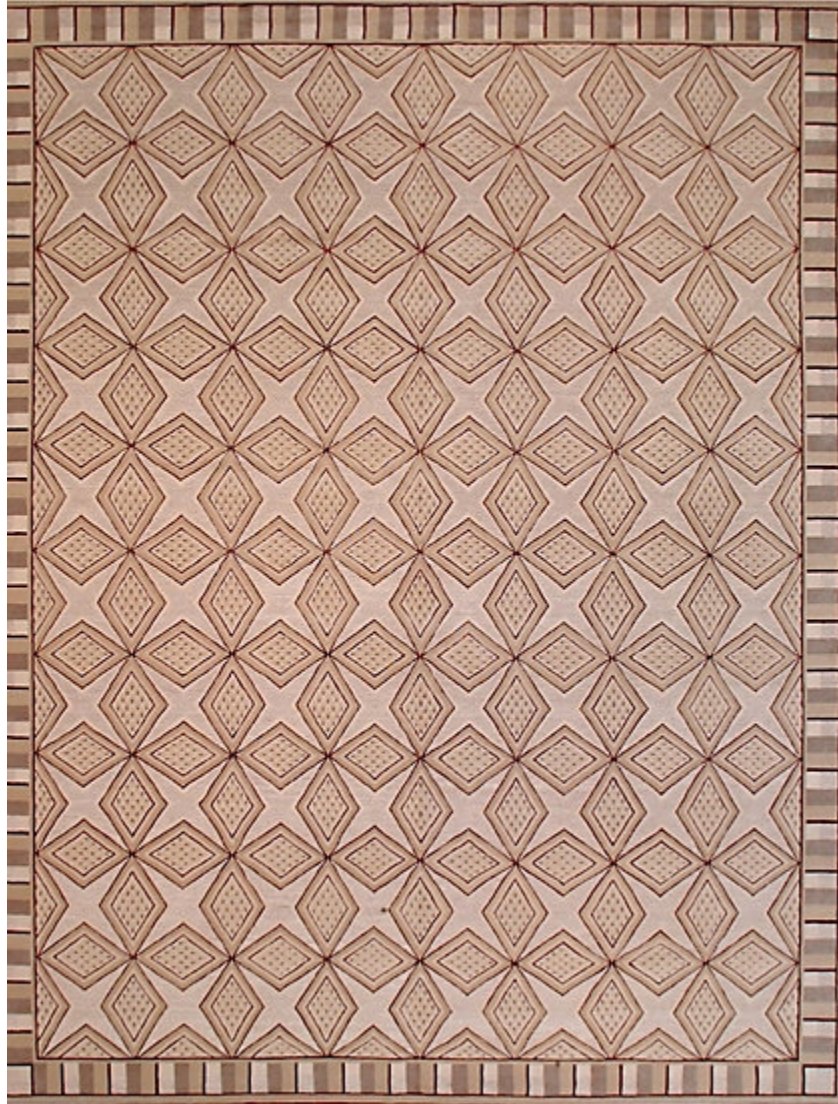

STARK

RUGS

AVAILABLE IN 1 COLORWAYS

EXCELSIOR SPRINGS - ROSY BROWN

SKU: RUGNOT 262058A09
CONSTRUCTION: HAND-KNOTTED
COMPOSITION: WOOL / SILK

Any size available made-to-order.
Additional options available on request.

HANDMADE SIZES MAY VARY.

STARKCARPET.COM