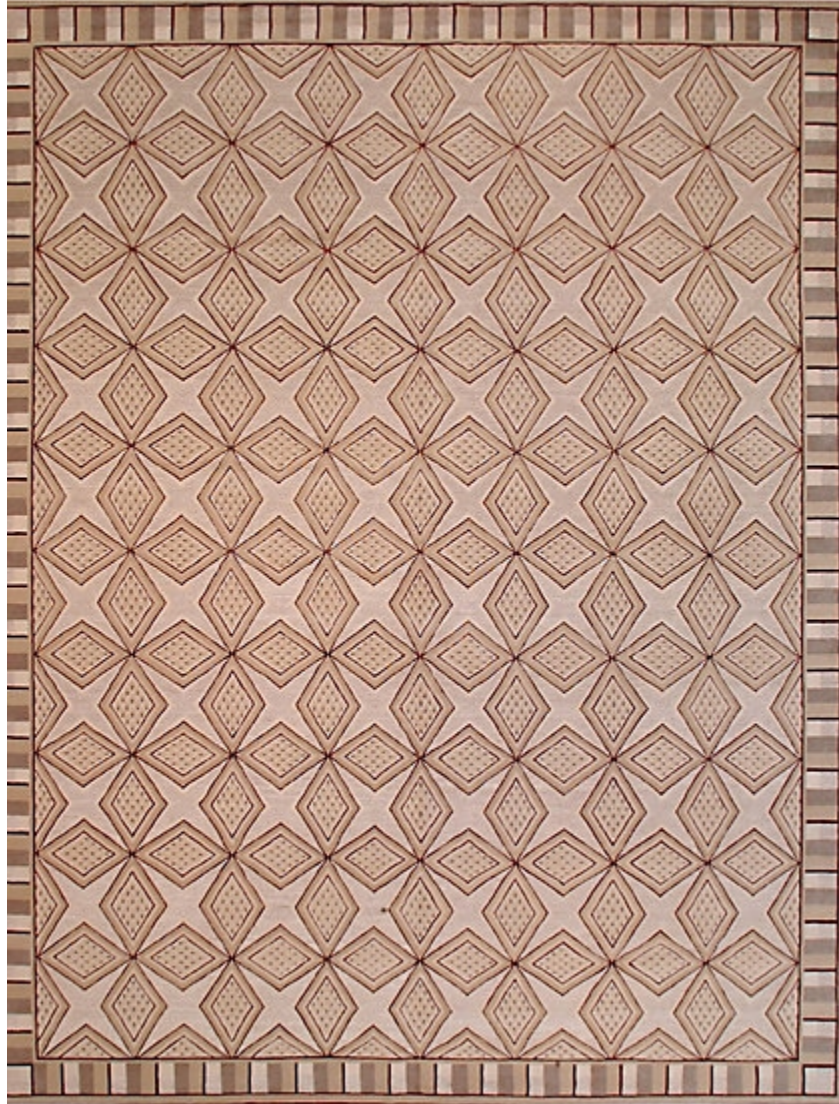

# STARK

# RUGS

AVAILABLE IN 1 COLORWAYS

## EXCELSIOR SPRINGS - ROSY BROWN

SKU: RUGNOT 262058A09  
CONSTRUCTION: HAND-KNOTTED  
COMPOSITION: WOOL / SILK

Any size available made-to-order.  
Additional options available on request.

HANDMADE SIZES MAY VARY.