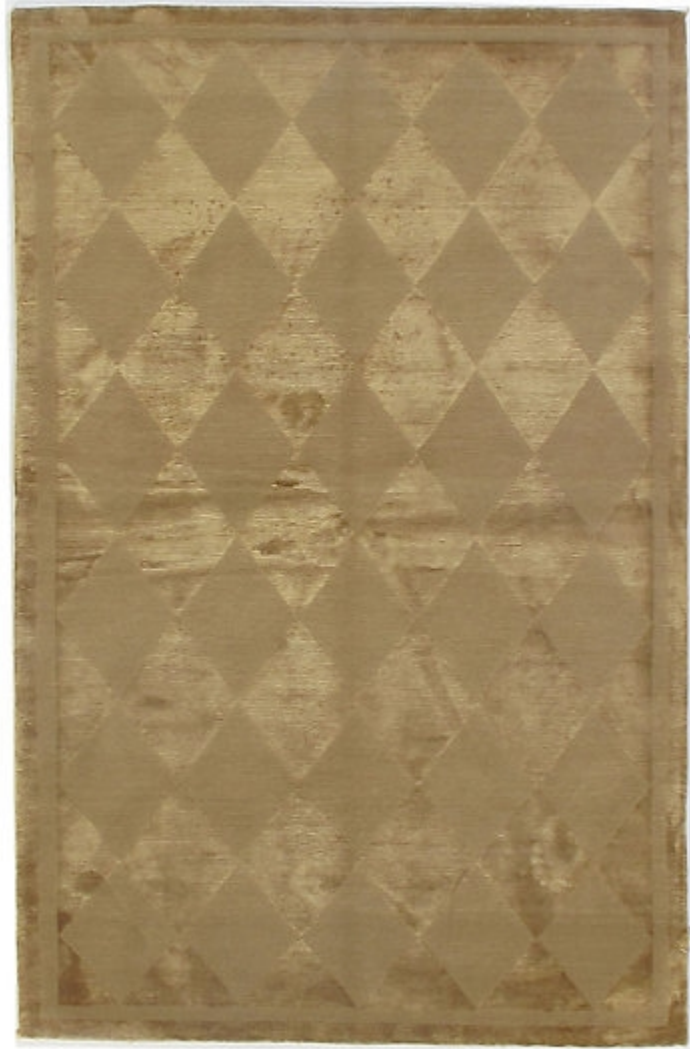

# STARK

# RUGS

---

AVAILABLE IN 1 COLORWAYS

---

## ETOWAH - DARK KHAKI

SKU: RUGNOT 261007A04

CONSTRUCTION: HAND-KNOTTED

Any size available made-to-order.  
Additional options available on request.

HANDMADE SIZES MAY VARY.

---

[STARKCARPET.COM](https://www.starkcarpet.com)