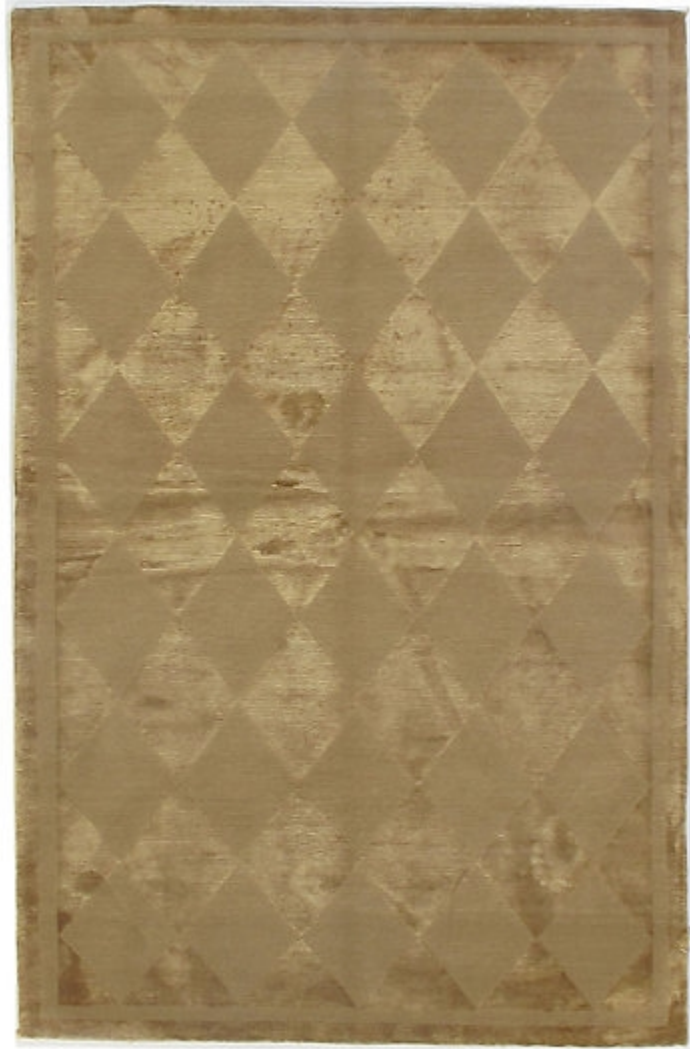

STARK

RUGS

AVAILABLE IN 1 COLORWAYS

ETOWAH - DARK KHAKI

SKU: RUGNOT 261007A04

CONSTRUCTION: HAND-KNOTTED

Any size available made-to-order.
Additional options available on request.

HANDMADE SIZES MAY VARY.