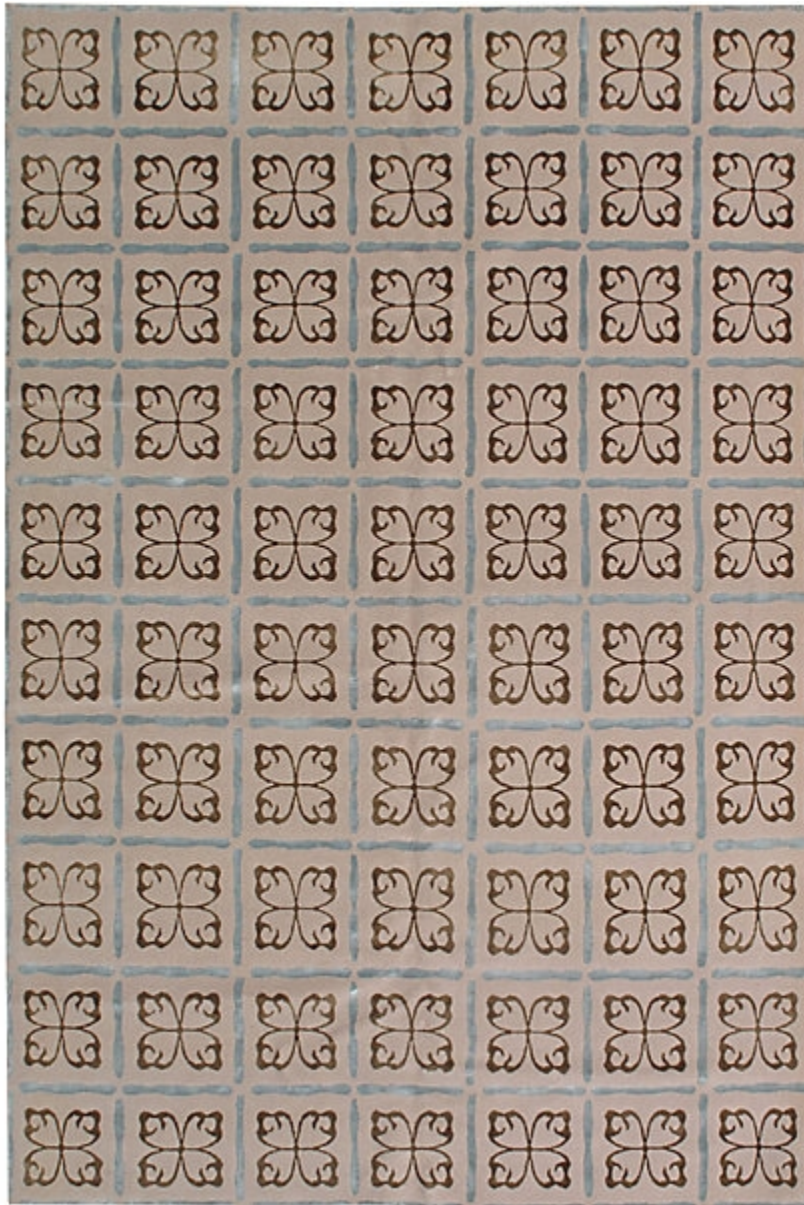

STARK

RUGS

AVAILABLE IN 1 COLORWAYS

ESSEN - ROSY BROWN

SKU: RUGNOT 259713A06
CONSTRUCTION: HAND-KNOTTED
COMPOSITION: WOOL / SILK
ORIGIN: NEPAL

Any size available made-to-order.
Additional options available on request.

HANDMADE SIZES MAY VARY.

STARKCARPET.COM