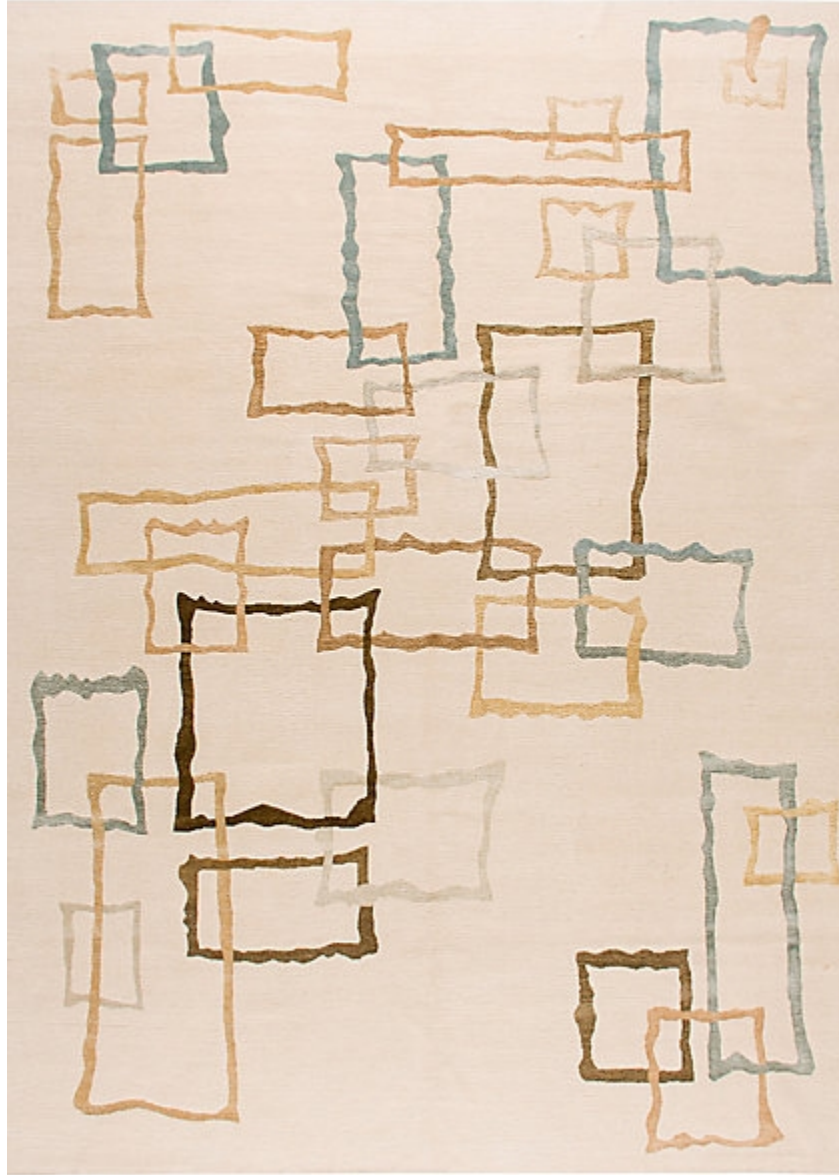

# STARK

# RUGS

AVAILABLE IN 1 COLORWAYS

## EPHING - SILVER

SKU: RUGNOT 256302A08  
CONSTRUCTION: HAND-KNOTTED  
COMPOSITION: WOOL / SILK  
ORIGIN: NEPAL

Any size available made-to-order.  
Additional options available on request.

HANDMADE SIZES MAY VARY.