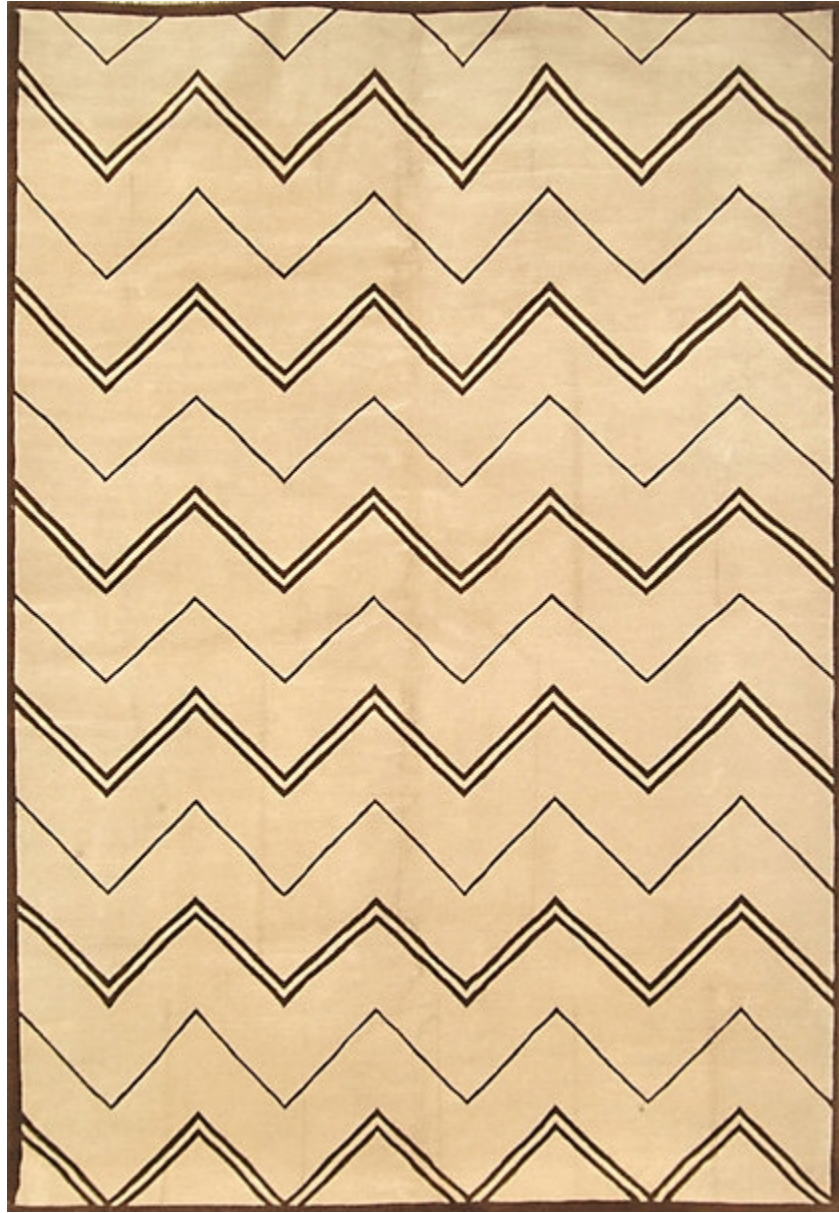

# STARK

## RUGS

AVAILABLE IN 1 COLORWAYS

### ELK - BURLY WOOD

SKU: RUGNOT 242927A06  
CONSTRUCTION: HAND-KNOTTED  
COMPOSITION: 100% WOOL  
ORIGIN: NEPAL

Any size available made-to-order.  
Additional options available on request.

HANDMADE SIZES MAY VARY.