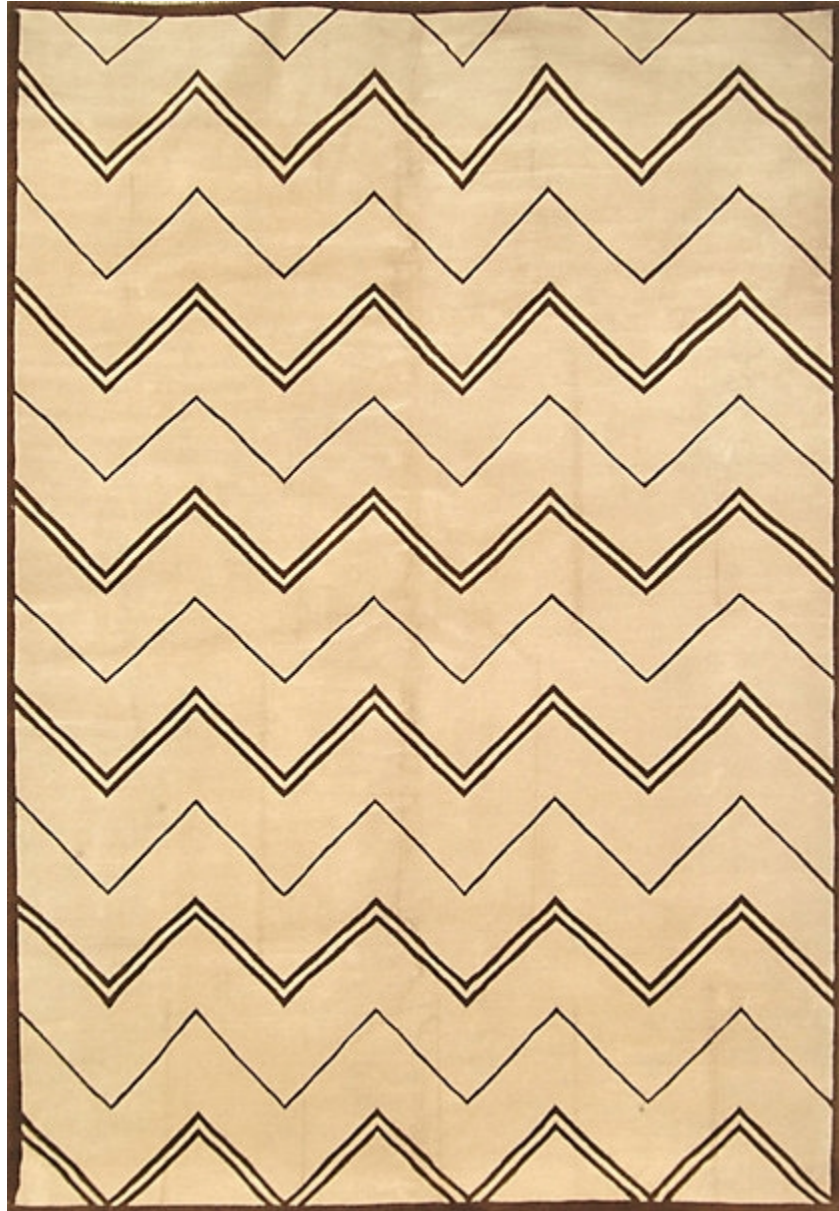

STARK

RUGS

AVAILABLE IN 1 COLORWAYS

ELK - BURLY WOOD

SKU: RUGNOT 242927A06
CONSTRUCTION: HAND-KNOTTED
COMPOSITION: 100% WOOL
ORIGIN: NEPAL

Any size available made-to-order.
Additional options available on request.

HANDMADE SIZES MAY VARY.

STARKCARPET.COM