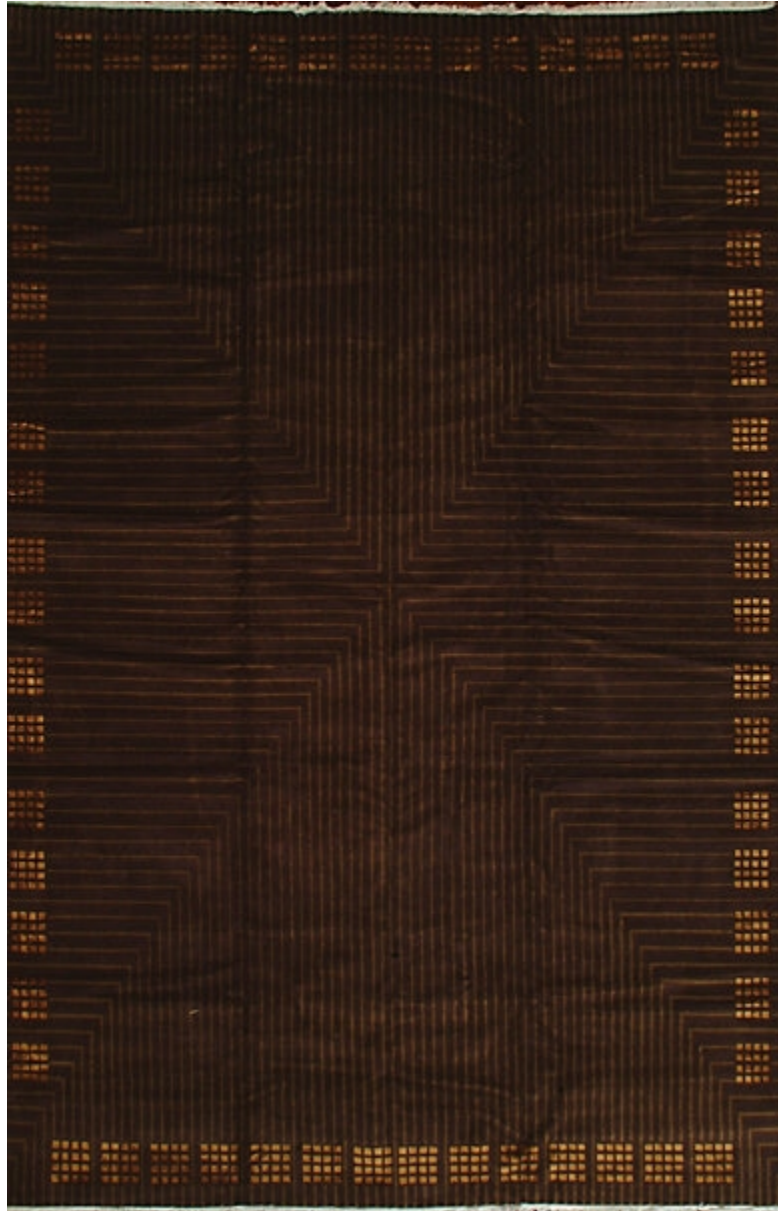

STARK

RUGS

AVAILABLE IN 1 COLORWAYS

EAST MILTON - BLACK

SKU: RUGNOT 226439B09
CONSTRUCTION: HAND-KNOTTED
COMPOSITION: WOOL / SILK
ORIGIN: NEPAL

Any size available made-to-order.
Additional options available on request.

HANDMADE SIZES MAY VARY.

STARKCARPET.COM