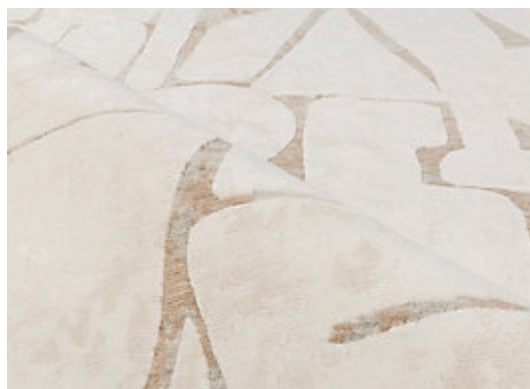

STARK

RUGS

AVAILABLE IN 2 COLORWAYS

NANTES | TAUPE

SKU: T02021941
CONSTRUCTION: HAND-KNOTTED
COMPOSITION: 70% WOOL / 30% SILK
KNOT COUNT: 100 KNOTS
PILE HEIGHT: 0.59 IN
TEXTURE: CUT PILE
ORIGIN: NEPAL
CUSTOM OPTIONS: FULL CUSTOM