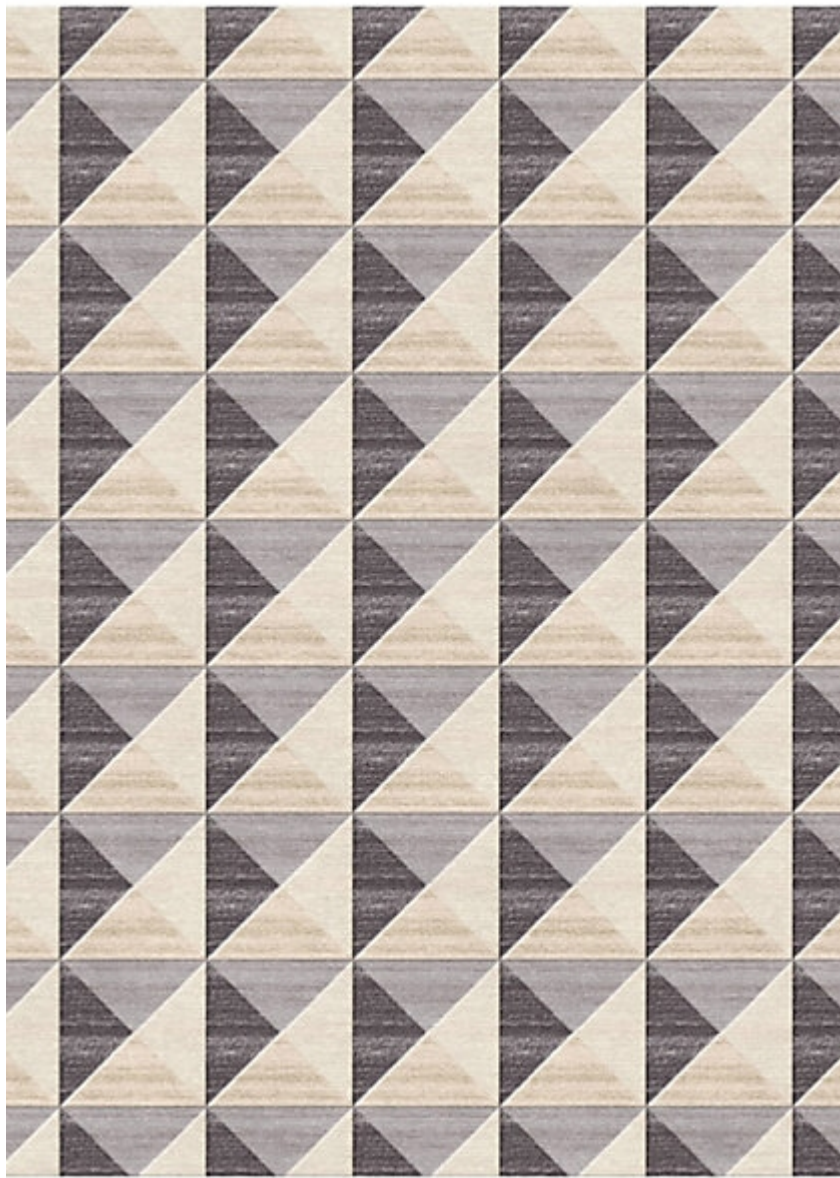

STARK

RUGS

AVAILABLE IN 1 COLORWAYS

EMERIC | SLATE

SKU: T02009586
CONSTRUCTION: HAND-KNOTTED
COMPOSITION: 100% WOOL
KNOT COUNT: 100 KNOTS
PILE HEIGHT: 0.35 IN
TEXTURE: CUT & LOOP PILE
ORIGIN: NEPAL
CUSTOM OPTIONS: FULL CUSTOM