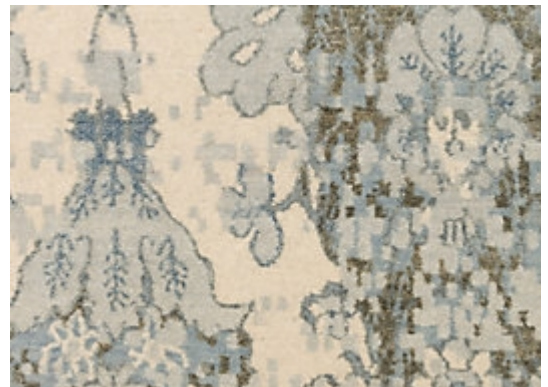

STARK

RUGS

AVAILABLE IN 1 COLORWAYS

ANNELI - BLUE DUSK

SKU: RUGNOT 126058A12
CONSTRUCTION: HAND-KNOTTED
COMPOSITION: 70% WOOL / 30% SILK
KNOT COUNT: 100 KNOTS
PILE HEIGHT: 0.50 IN
TEXTURE: CUT PILE
ORIGIN: NEPAL
CUSTOM OPTIONS: FULL CUSTOM