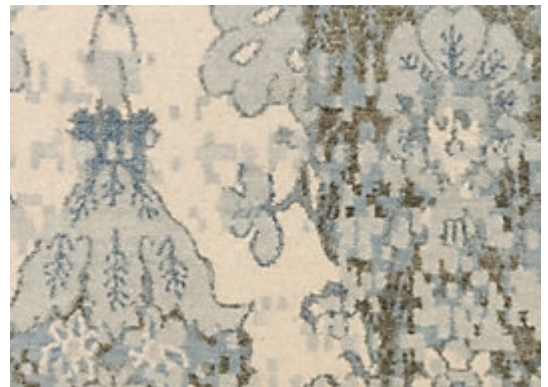

# STARK

# RUGS

AVAILABLE IN 1 COLORWAYS

## ANNELI - BLUE DUSK

SKU: RUGNOT 126058A12  
CONSTRUCTION: HAND-KNOTTED  
COMPOSITION: 70% WOOL / 30% SILK  
KNOT COUNT: 100 KNOTS  
PILE HEIGHT: 0.50 IN  
TEXTURE: CUT PILE  
ORIGIN: NEPAL  
CUSTOM OPTIONS: FULL CUSTOM