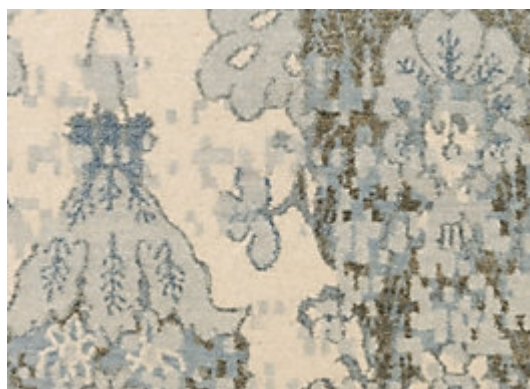

# RUGS

AVAILABLE IN 1 COLORWAYS

## ANNELI - BLUE DUSK

SKU: RUGNOT 126058A08  
CONSTRUCTION: HAND-KNOTTED  
COMPOSITION: 70% WOOL / 30% SILK  
KNOT COUNT: 100 KNOTS  
PILE HEIGHT: 0.50 IN  
TEXTURE: CUT PILE  
ORIGIN: NEPAL  
CUSTOM OPTIONS: FULL CUSTOM