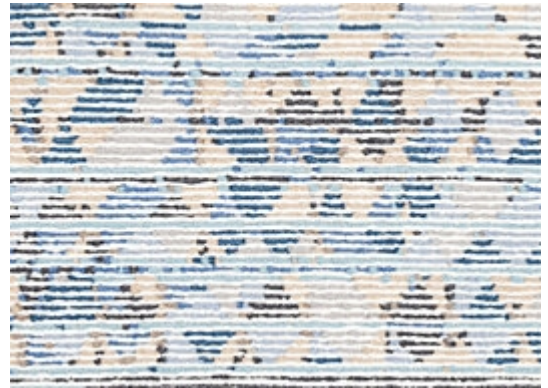

# STARK

# RUGS

AVAILABLE IN 1 COLORWAYS

## DODGE CITY - LIGHT GREY

SKU: RUGNOT 119367B06  
CONSTRUCTION: HAND-KNOTTED  
COMPOSITION: 60% BAMBOO SILK / 40% WOOL  
TEXTURE: CUT & LOOP PILE  
ORIGIN: NEPAL

Any size available made-to-order.  
Additional options available on request.