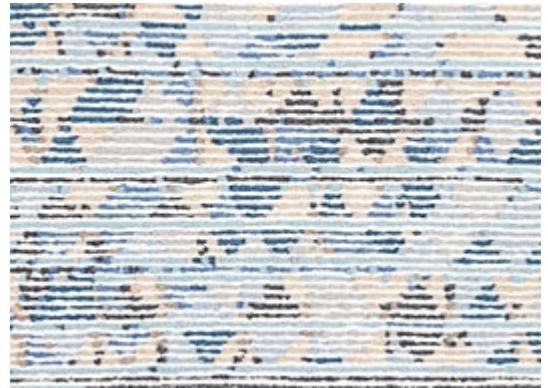

STARK

RUGS

AVAILABLE IN 1 COLORWAYS

DODGE CITY - LIGHT GREY

SKU: RUGNOT 119367B06
CONSTRUCTION: HAND-KNOTTED
COMPOSITION: 60% BAMBOO SILK / 40% WOOL
TEXTURE: CUT & LOOP PILE
ORIGIN: NEPAL

Any size available made-to-order.
Additional options available on request.

HANDMADE SIZES MAY VARY.

STARKCARPET.COM