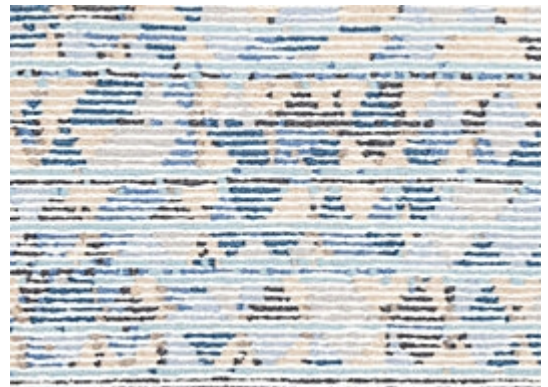

STARK

RUGS

AVAILABLE IN 1 COLORWAYS

DODGE CITY - LIGHT GREY

SKU: RUGNOT 119367B06
CONSTRUCTION: HAND-KNOTTED
COMPOSITION: 60% BAMBOO SILK / 40% WOOL
TEXTURE: CUT & LOOP PILE
ORIGIN: NEPAL

Any size available made-to-order.
Additional options available on request.

HANDMADE SIZES MAY VARY.

STARKCARPET.COM