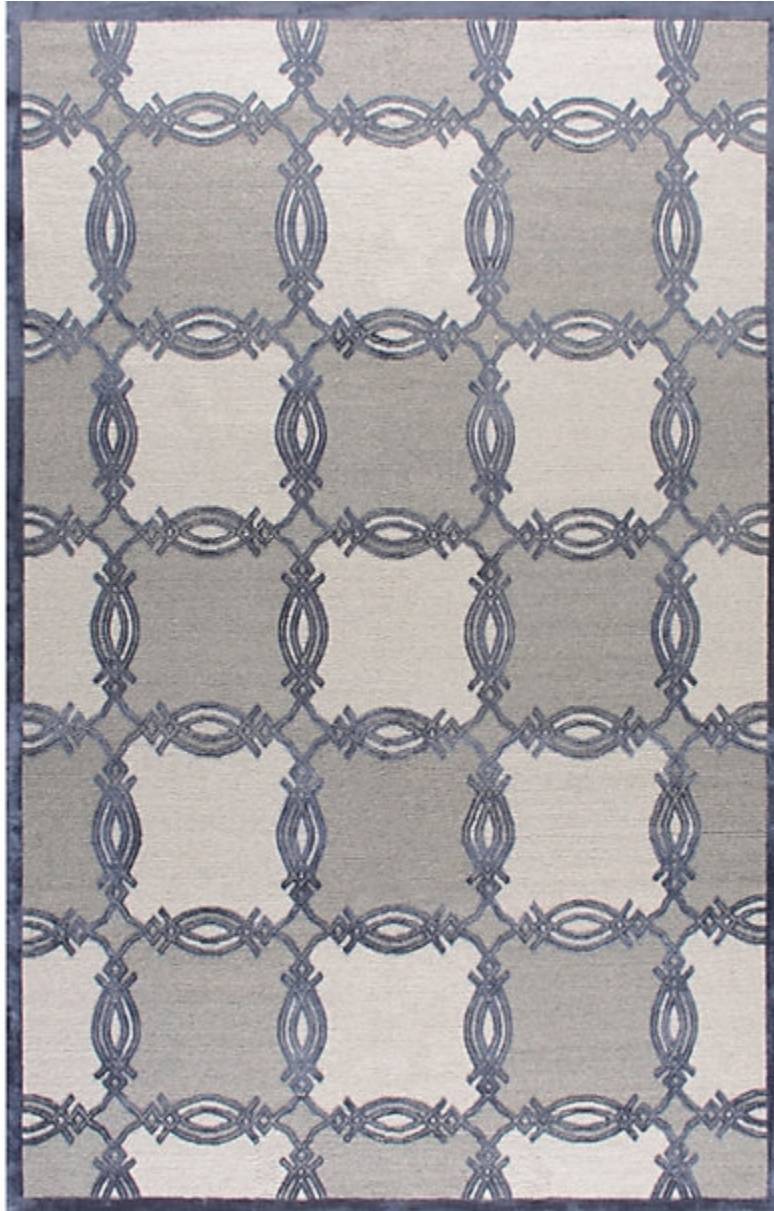

STARK

RUGS

AVAILABLE IN 1 COLORWAYS

DIBERVILLE - DARK GREY

SKU: RUGNOT 113600A06
CONSTRUCTION: HAND-KNOTTED
COMPOSITION: 25% SILK / 75% WOOL
ORIGIN: NEPAL

Any size available made-to-order.
Additional options available on request.

HANDMADE SIZES MAY VARY.

STARKCARPET.COM