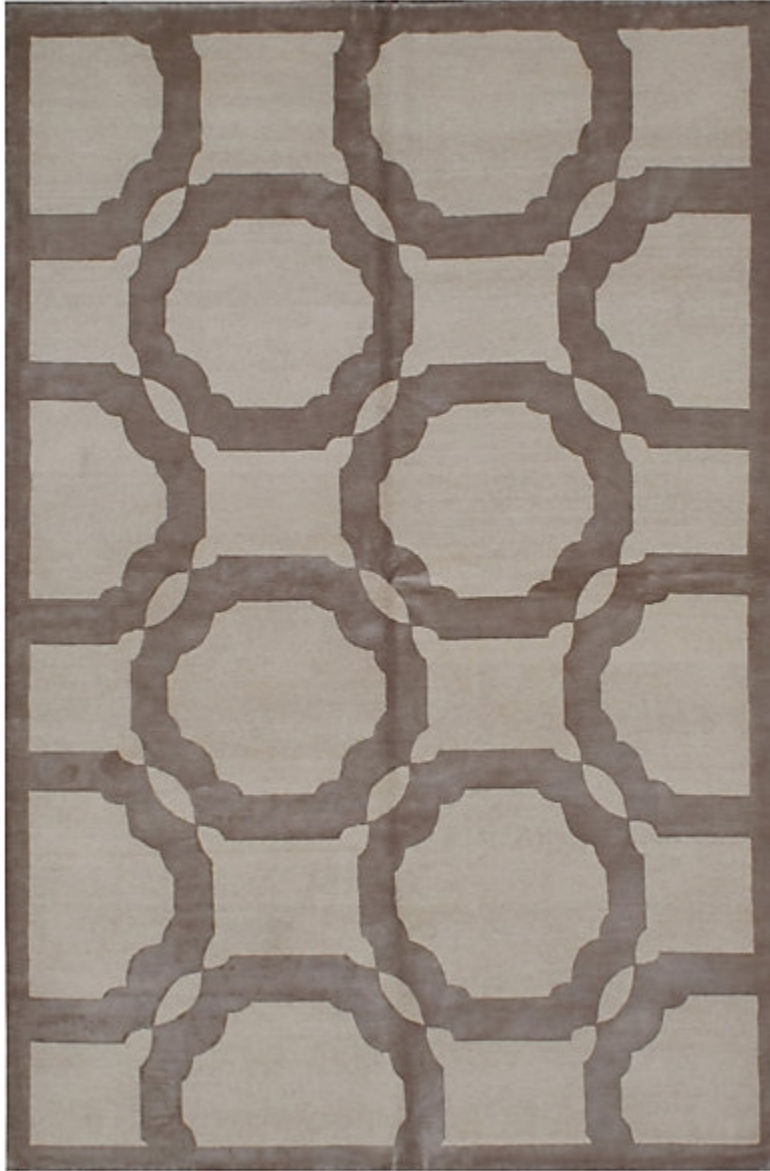

# STARK

# RUGS

AVAILABLE IN 4 COLORWAYS

## DIAMOND SPRINGS - DARK GREY

SKU: RUGNOT 113597B06  
CONSTRUCTION: HAND-KNOTTED  
COMPOSITION: 60% SILK / 40% WOOL  
PILE TYPE: CUT PILE  
ORIGIN: NEPAL

Any size available made-to-order.  
Additional options available on request.