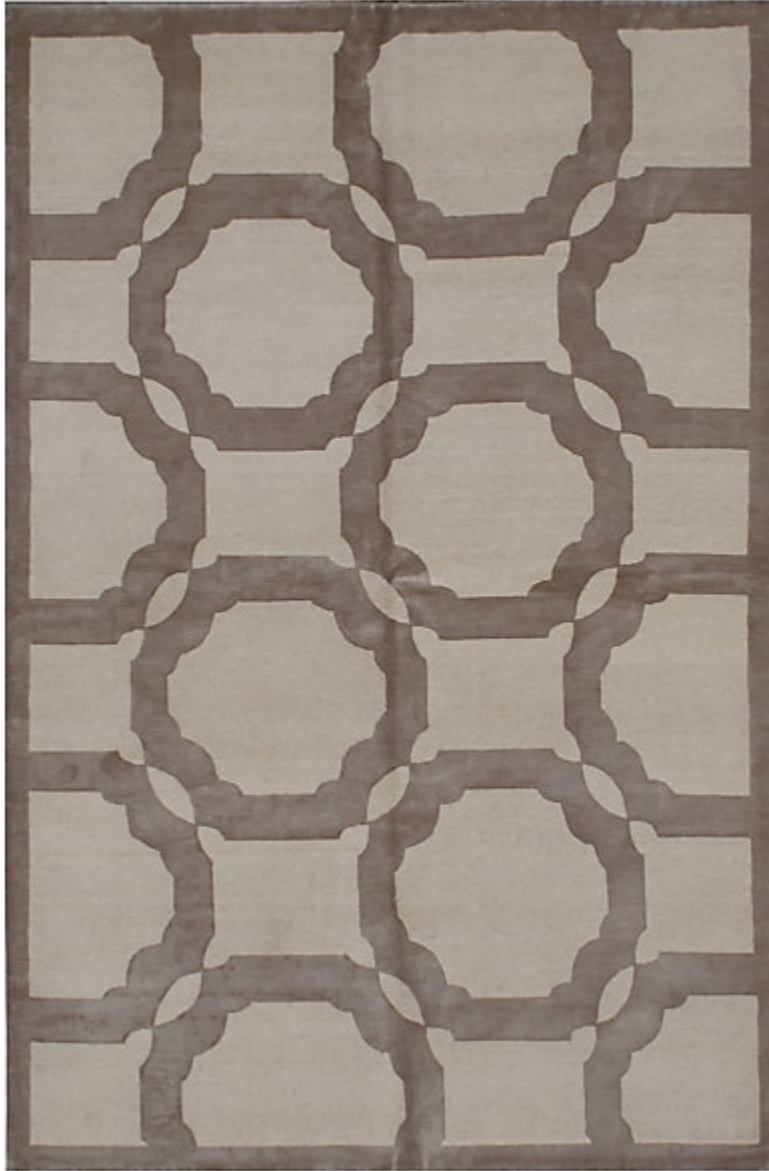

STARK

RUGS

AVAILABLE IN 1 COLORWAYS

DIAMOND SPRINGS - DARK GREY

SKU: RUGNOT 113597B06
CONSTRUCTION: HAND-KNOTTED
COMPOSITION: 60% SILK / 40% WOOL
TEXTURE: CUT PILE
ORIGIN: NEPAL

Any size available made-to-order.
Additional options available on request.

HANDMADE SIZES MAY VARY.

STARKCARPET.COM