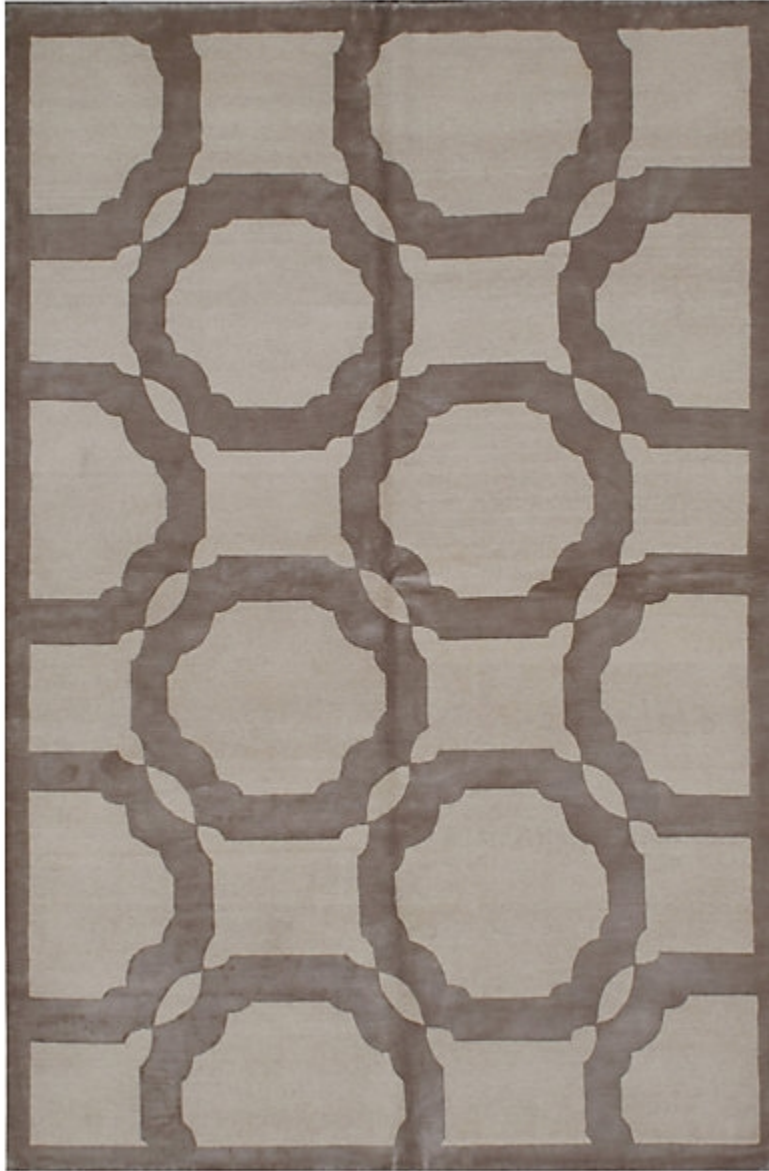

# STARK

## RUGS

AVAILABLE IN 1 COLORWAYS

### DIAMOND SPRINGS - DARK GREY

SKU: RUGNOT 113597B06  
CONSTRUCTION: HAND-KNOTTED  
COMPOSITION: 60% SILK / 40% WOOL  
TEXTURE: CUT PILE  
ORIGIN: NEPAL

Any size available made-to-order.  
Additional options available on request.