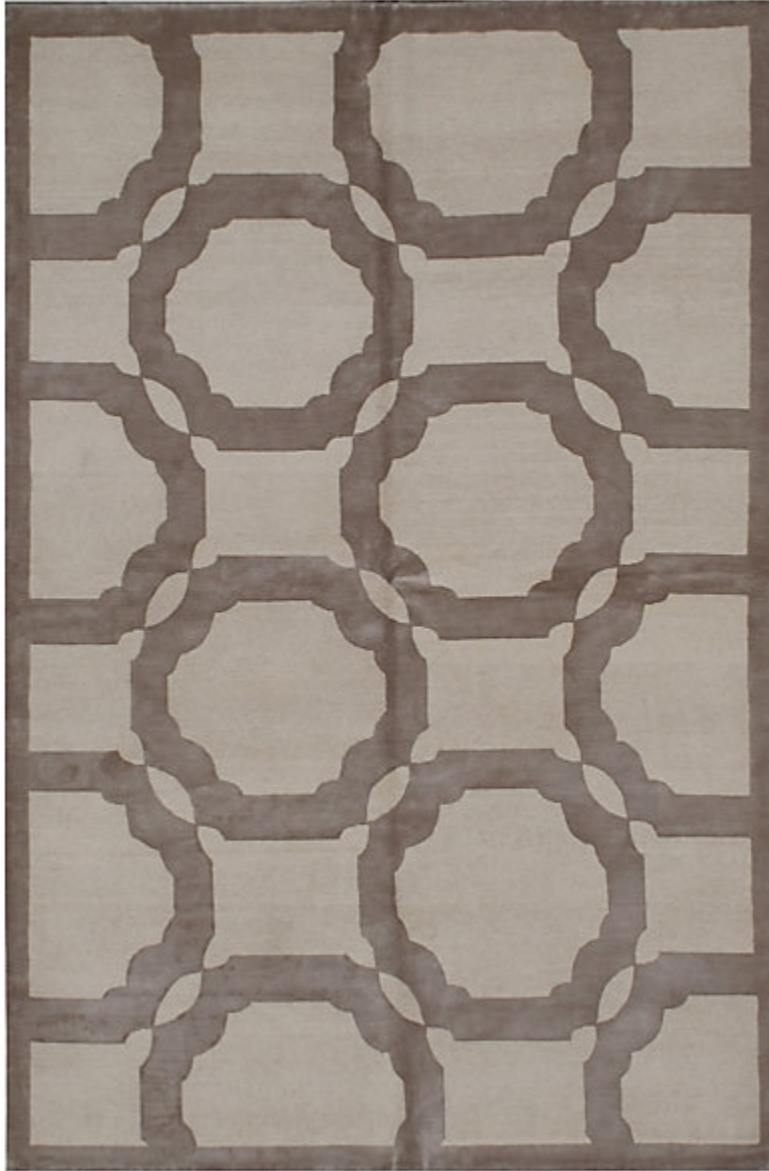

STARK

RUGS

AVAILABLE IN 1 COLORWAYS

DIAMOND SPRINGS - DARK GREY

SKU: RUGNOT 113597B06
CONSTRUCTION: HAND-KNOTTED
COMPOSITION: 60% SILK / 40% WOOL
TEXTURE: CUT PILE
ORIGIN: NEPAL

Any size available made-to-order.
Additional options available on request.