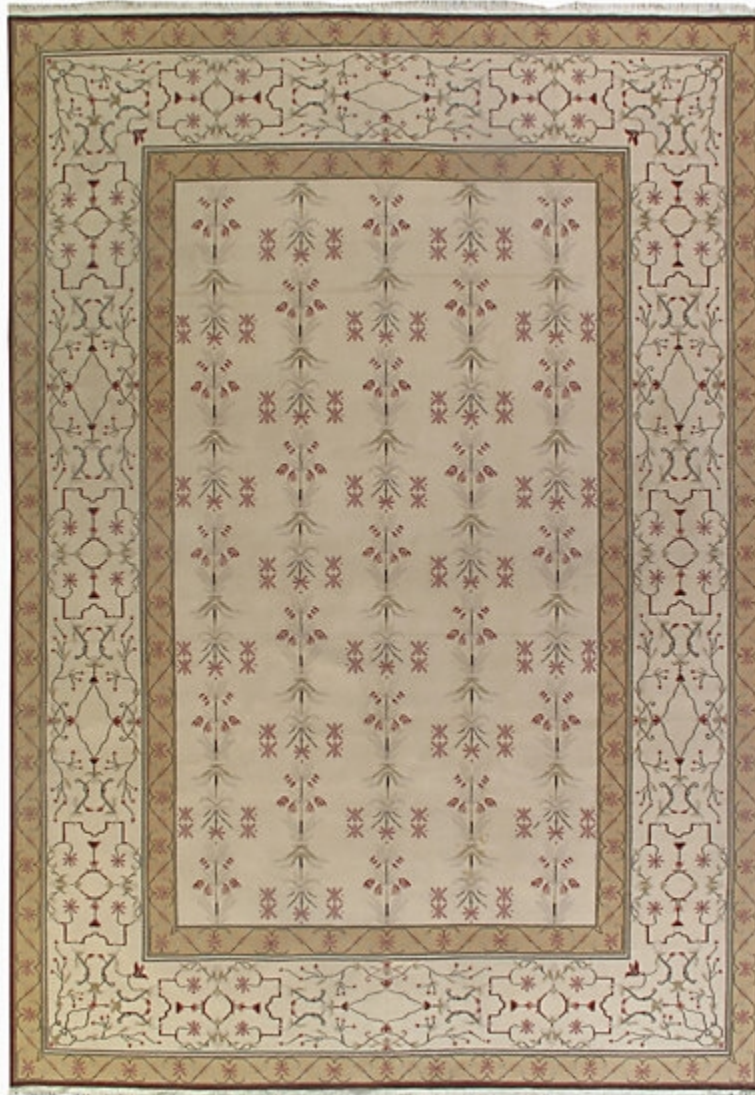

STARK

RUGS

AVAILABLE IN 1 COLORWAYS

CUTRAL CO - ROSY BROWN

SKU: RUGNOSR283731A09
CONSTRUCTION: HAND-KNOTTED
COMPOSITION: 100% WOOL
ORIGIN: CHINA

Any size available made-to-order.
Additional options available on request.

HANDMADE SIZES MAY VARY.

STARKCARPET.COM