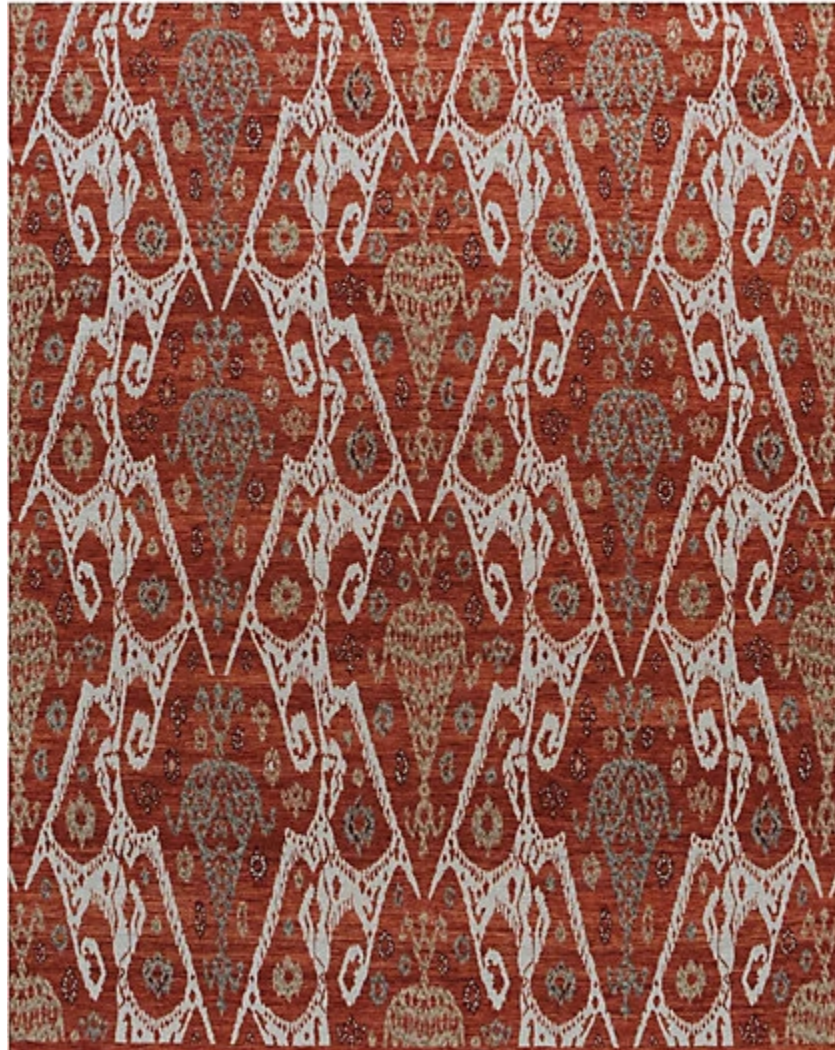

STARK

RUGS

AVAILABLE IN 1 COLORWAYS

CHIPPEWA FALLS - MOCHA

SKU: RUGNO 290451E10
CONSTRUCTION: HAND-KNOTTED
COMPOSITION: 100% WOOL
ORIGIN: INDIA

Any size available made-to-order.
Additional options available on request.