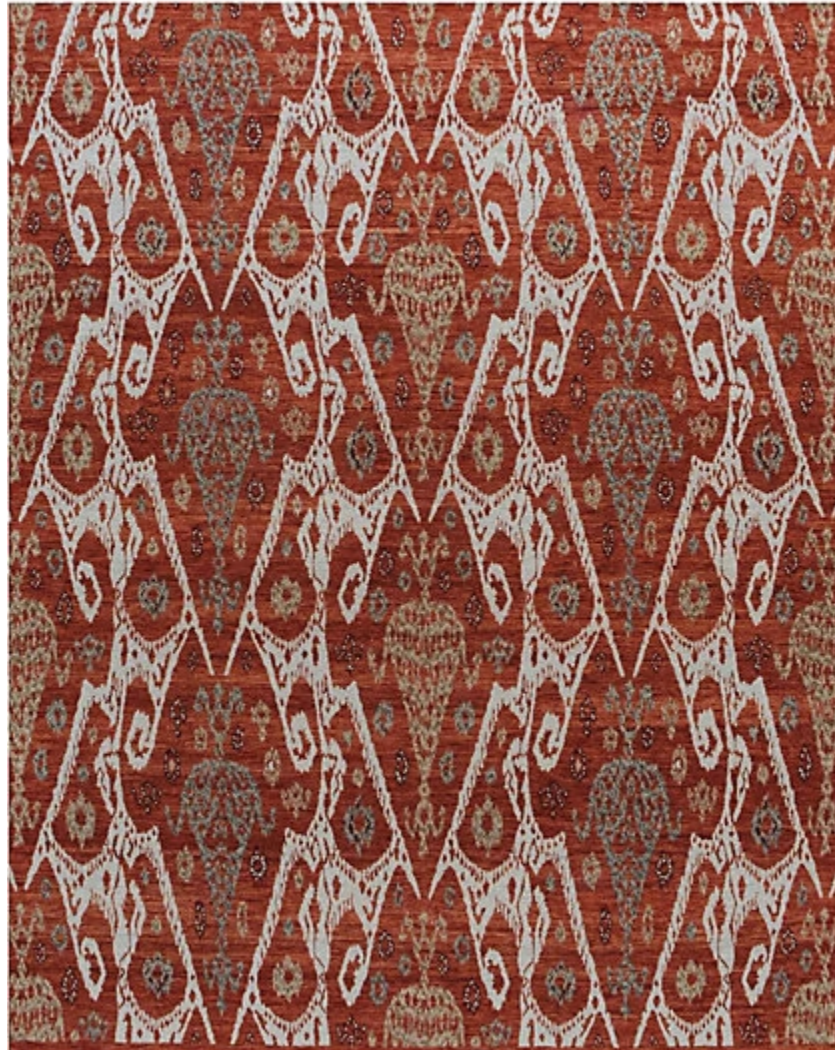

# STARK

# RUGS

---

AVAILABLE IN 1 COLORWAYS

---

## CHIPPEWA FALLS - MOCHA

SKU: RUGNO 290451E10  
CONSTRUCTION: HAND-KNOTTED  
COMPOSITION: 100% WOOL  
ORIGIN: INDIA

Any size available made-to-order.  
Additional options available on request.

HANDMADE SIZES MAY VARY.