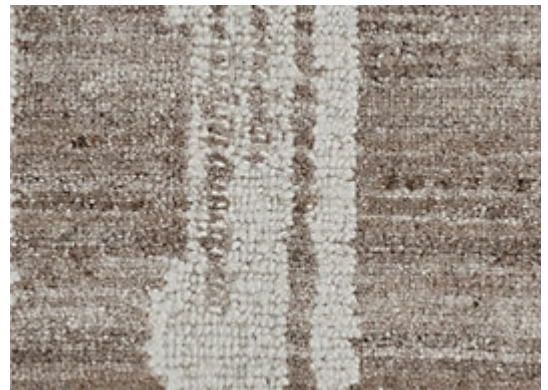

STARK

RUGS

AVAILABLE IN 3 COLORWAYS

RENA - SADDLE

SKU: RUGNO 147084C08
CONSTRUCTION: HAND-KNOTTED
COMPOSITION: 80% WOOL / 20% SILK
TEXTURE: CUT PILE
ORIGIN: INDIA

Any size available made-to-order.
Additional options available on request.

HANDMADE SIZES MAY VARY.

STARKCARPET.COM