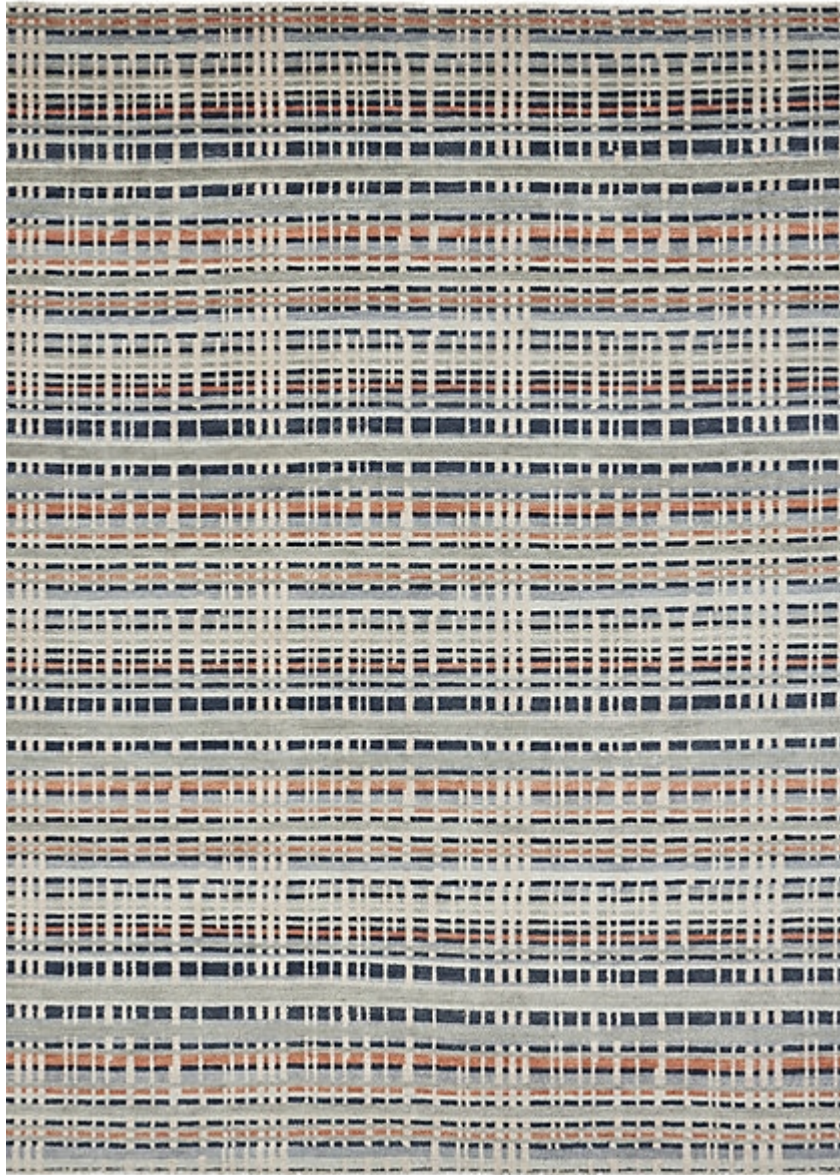

STARK

CARPET & RUGS

AVAILABLE IN 2 COLORWAYS

ELISTA - PAPAYA

SKU: RUGNO 144610A
CONSTRUCTION: HAND-KNOTTED
COMPOSITION: 100% WOOL
KNOT COUNT: 35 KNOTS
PILE HEIGHT: 0.236 IN
TEXTURE: CUT PILE
ORIGIN: INDIA
CUSTOM OPTIONS: FULL CUSTOM